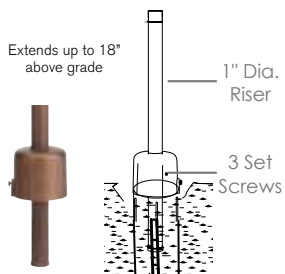

## SPECIFICATION FEATURES

Model: **SPJ-BG3**  
Finish: Matte Bronze

- Finish:** Our naturally etched finishes will withstand the test of time. All finishes are individually treated insuring consistency. Our meticulous application results in a fixture that truly becomes "a one of a kind".
- Electrical:** Available in 8-15V
- Labels:** ETL Standard Wet Label  
C-ETL

### Adjustable Below Grade Path Lighting

#### DESCRIPTION

- Model#:** SPJ-BG3
- Material:** Solid Brass
- Electrical:** 8-15V
- Engine:** FB-01CK
- Lumens:** 125
- Color Temp:** 2700 k
- Mounting:** SPJ19-03-RBBG Incl.
- LED:** Nichia
- Beam Spread:** 180°

#### Adjustable Below Grade Riser

**Model:** SPJ19-03-RBBG  
**Shown:** Matte Bronze  
**Desc:** Solid brass top fits on our standard perma-post with finish to match. Install fixture at grade level and as the landscape grows adjust fixture height as needed.