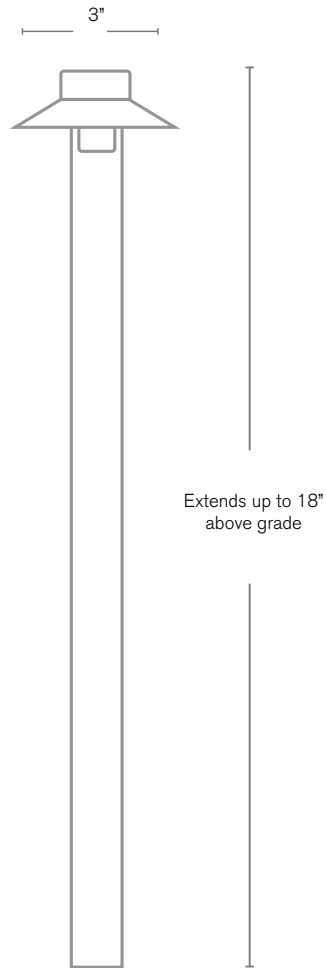

### Adjustable Below Grade Path Lighting

#### DESCRIPTION

- Model#:** SPJ-BG3
- Material:** Solid Brass
- Electrical:** 8-15V
- Engine:** FB-01CK
- Lumens:** 125
- Color Temp:** 2700 k
- Mounting:** SPJ19-03-RBBG Incl.
- LED:** Nichia
- Beam Spread:** 180°

#### Adjustable Below Grade Riser

**Model:** SPJ19-03-RBBG  
**Shown:** Matte Bronze  
**Desc:** Solid brass top fits on our standard perma-post with finish to match. Install fixture at grade level and as the landscape grows adjust fixture height as needed.