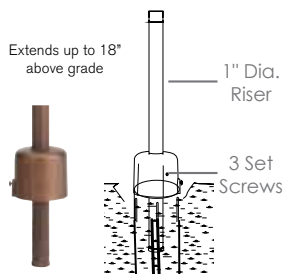

Forever Bright

SPECIFICATION FEATURES

Model: **SPJ-BG2**
Finish: Matte Bronze

- Finish:** Our naturally etched finishes will withstand the test of time. All finishes are individually treated insuring consistency. Our meticulous application results in a fixture that truly becomes "a one of a kind".
- Electrical:** Available in 8-15V
- Labels:** ETL Standard Wet Label
C-ETL

Adjustable Below Grade Path Lighting

DESCRIPTION

- Model#:** SPJ-BG2
- Material:** Solid Brass
- Electrical:** 8-15V
- Engine:** FB-01CK
- Lumens:** 125
- Color Temp:** 2700 k
- Mounting:** SPJ19-03-RBBG Incl.
- LED:** Nichia
- Beam Spread:** 180°

Option:

Adjustable Below Grade Riser

- Model:** SPJ19-03-RBBG
- Shown:** Matte Bronze
- Desc:** Solid brass top fits on our standard perma-post with finish to match. Install fixture at grade level and as the landscape grows adjust fixture height as needed.

Wet Listed

ORDERING INFORMATION

Model#	Finishes	Wattage	Lumens	Color Temp.	Electrical
SPJ-BG2	MBR	1.5W	125	2700K	8-15V

- V = Verde
- GM = Gun Metal
- M = Moss
- B = Black
- AG = Aged Brass
- R = Rusty
- MBR = Matte Bronze
- PVDP = PVD Polished
- RC = Raw Copper
- PVDS = PVD Satin