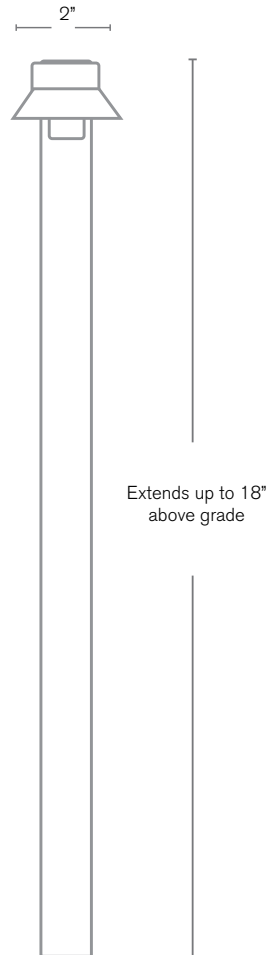

Forever Bright

SPECIFICATION FEATURES

Model: **SPJ-BG2**
Finish: Matte Bronze

- Finish:** Our naturally etched finishes will withstand the test of time. All finishes are individually treated insuring consistency. Our meticulous application results in a fixture that truly becomes "a one of a kind".
- Electrical:** Available in 8-15V
- Labels:** ETL Standard Wet Label
C-ETL

Adjustable Below Grade Path Lighting

DESCRIPTION

- Model#:** SPJ-BG2
- Material:** Solid Brass
- Electrical:** 8-15V
- Engine:** FB-01CK
- Lumens:** 125
- Color Temp:** 2700 k
- Mounting:** SPJ19-03-RBBG Incl.
- LED:** Nichia
- Beam Spread:** 180°

Option:

Adjustable Below Grade Riser

- Model:** SPJ19-03-RBBG
- Shown:** Matte Bronze
- Desc:** Solid brass top fits on our standard perma-post with finish to match. Install fixture at grade level and as the landscape grows adjust fixture height as needed.