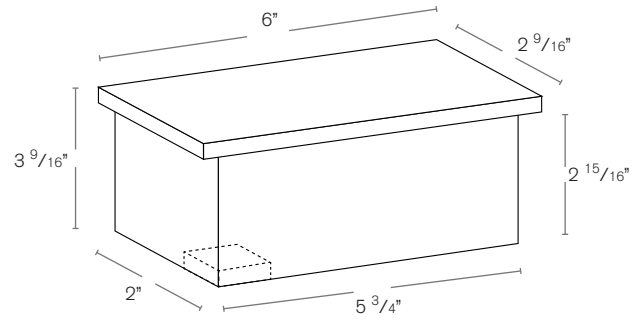

Electrical: Available in 9-15v or 120V

Labels: ETL Standard Wet Label
C-ETL

Recessed Fixture

DESCRIPTION

- Model#:** SPJ-BCV1
- Material:** Cast Brass
- Engine:** FB-2WREC-TA-2-B-2700K
- Lumens:** 125
- Color Temp:** 2700K
- Electrical:** 9-15V, 120V
- LED:** Nichia