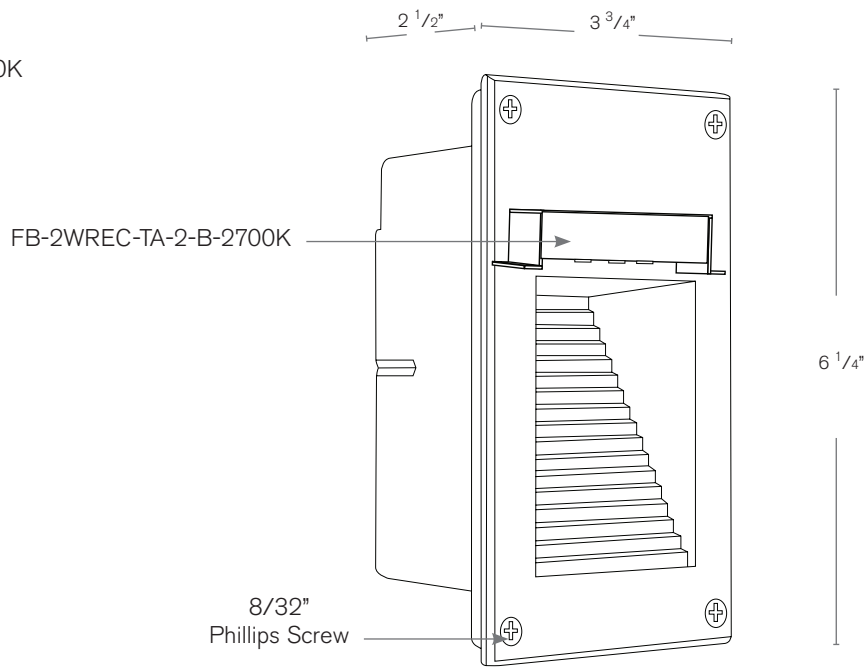

Electrical: Available in 9-15v or 120V

Labels: ETL Standard Wet Label
C-ETL

Recessed Fixture

DESCRIPTION

- Model#:** SPJ-BCV1
- Material:** Cast Brass
- Engine:** FB-2WREC-TA-2-B-2700K
- Lumens:** 125
- Color Temp:** 2700K
- Electrical:** 9-15V, 120V
- LED:** Nichia