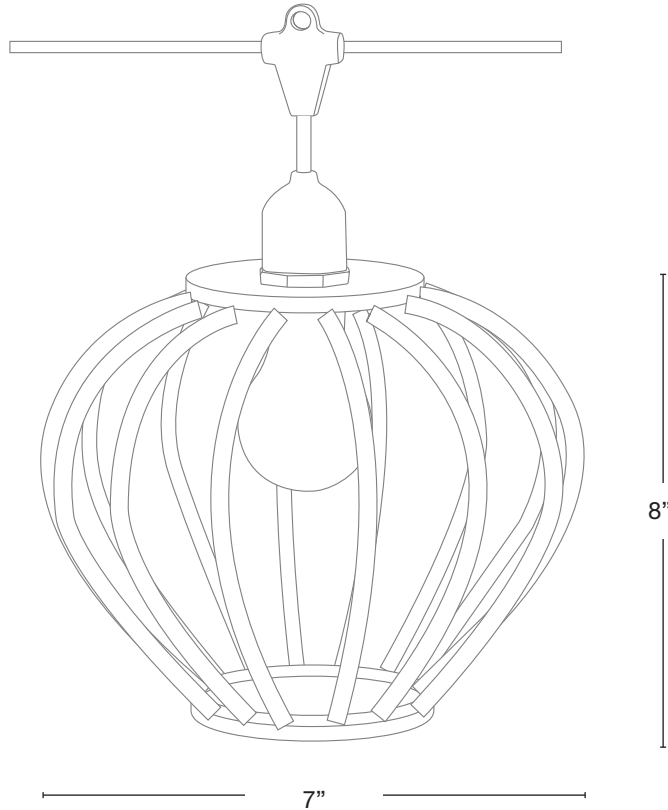

Custom options are available

ELECTRICAL

- 8-15V

ON CENTER SPACING

- 12"
- 18"
- 24" (Standard)
- 36"
- 48"

Consult SPJ on maximum electrical run options

Wet Listed

Ordering Example