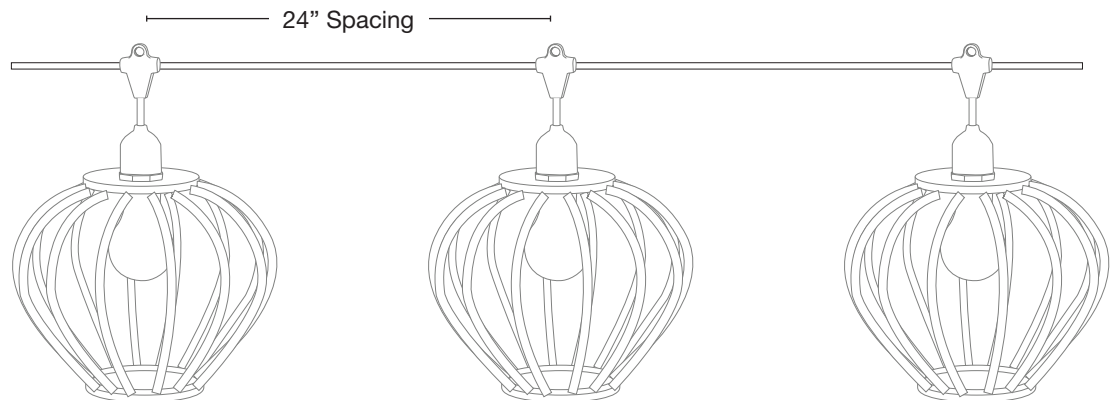

Custom options are available

ELECTRICAL

- 8-15V

ON CENTER SPACING

- 12"
- 18"
- 24" (Standard)
- 36"
- 48"

Consult SPJ on maximum electrical run options

Wet Listed

Ordering Example