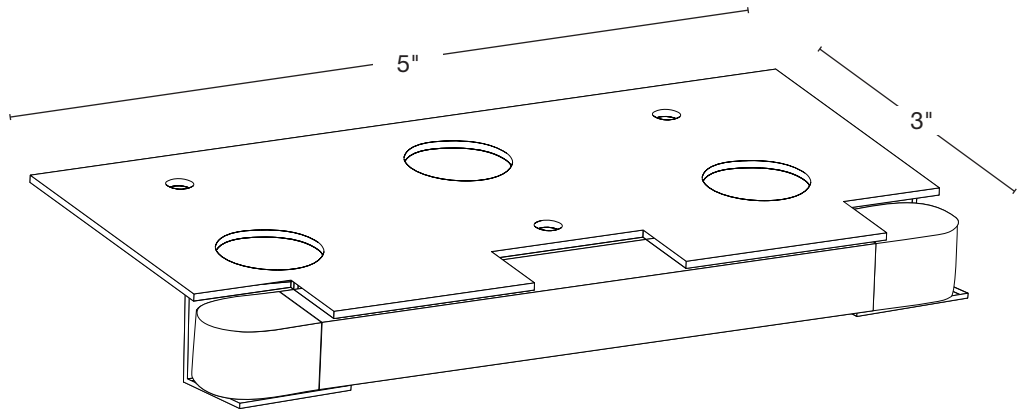

MODEL: **SPJ-BAR5**
 MATERIAL: **Solid Brass**
 FINISH SHOWN: **Matte Bronze**
 ELECTRICAL: **12V**
 WATTAGE: **2W**
 ENGINE: **FB-LS2**
 LUMENS: **150**

FINISHES

- Matte Bronze (MBR)
- Black (B)

WATTAGE LUMENS