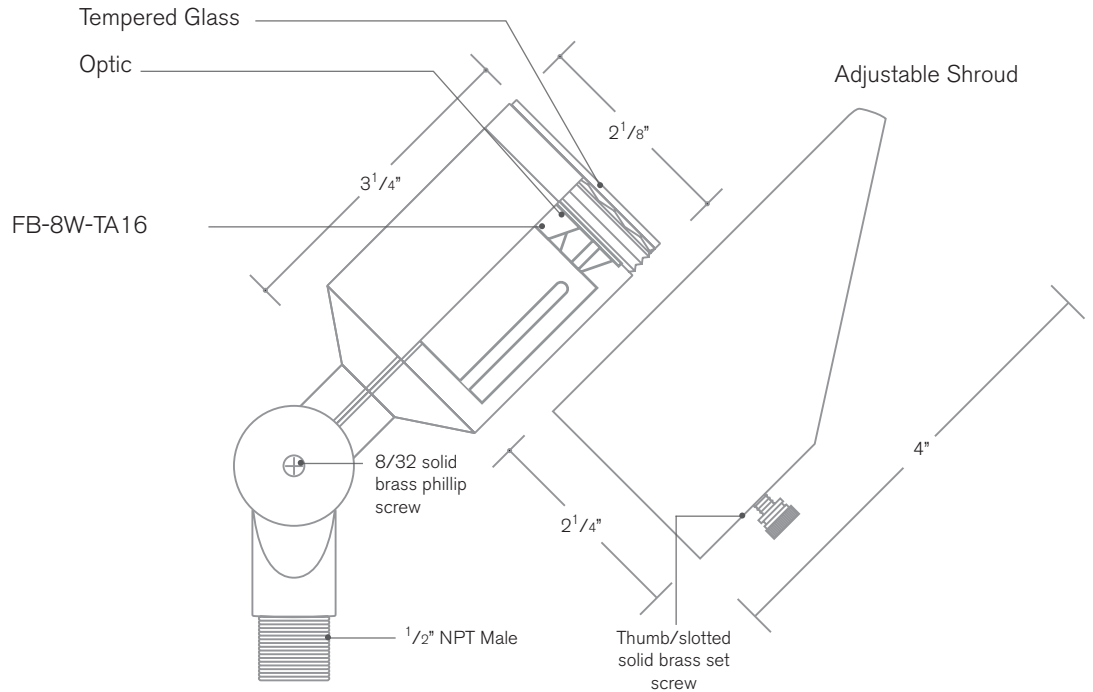

## SPECIFICATION FEATURES

Model: **SPJ-Alpha**

- Finish:** Our naturally etched finishes will withstand the test of time. All finishes are individually treated insuring consistency. Our meticulous application results in a fixture that truly becomes "a one of a kind".
- Electrical:** Available in 12V-15V or 120V
- Labels:** ETL Standard Wet Label  
C-ETL

### Directional Light

#### DESCRIPTION

- Model#:** SPJ-Alpha
- Material:** Solid Brass
- Finish:** Matte Bronze
- Electrical:** 12V-15V, 120V
- Engine:** FB-8W-TA16
- Lumens:** 580
- Color Temp:** 2700K
- Optic:** Spot, Flood, Wide Flood, Wide Angle Flood
- Mounting:** 1/2" NPT.