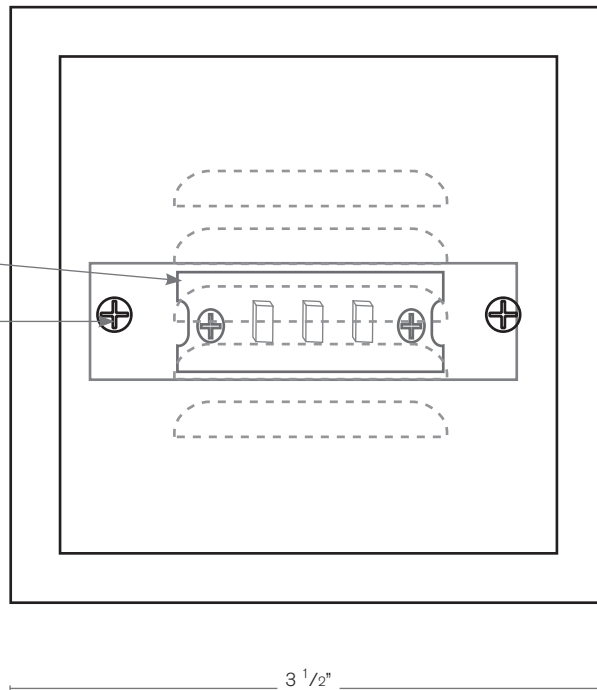

Forever Bright

SPECIFICATION FEATURES

Model: **SPJ-768R**
 Finish: Raw Copper

- Finish:** Our naturally etched finishes will withstand the test of time. All finishes are individually treated insuring consistency. Our meticulous application results in a fixture that truly becomes "a one of a kind".
- Electrical:** Available in 9-15V
- Labels:** ETL Standard Wet Label
C-ETL

Recessed Deck Light

DESCRIPTION

- Model#:** SPJ-768R
- Mounting:** Recessed
- Engine:** FB-MM1-TA-1W-LED
- Color Temp:** 2700k
- Electrical:** 9-15V
- Lumens:** 125
- LED:** Nichia

FB-MM1-TA-1W-LED
 8/32
 Phillips Screw