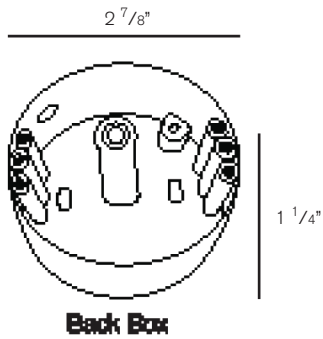

Forever Bright

SPECIFICATION FEATURES

Model: **SPJ-768R**
 Finish: Raw Copper

- Finish:** Our naturally etched finishes will withstand the test of time. All finishes are individually treated insuring consistency. Our meticulous application results in a fixture that truly becomes "a one of a kind".
- Electrical:** Available in 9-15V
- Labels:** ETL Standard Wet Label
C-ETL

Recessed Deck Light

DESCRIPTION

- Model#:** SPJ-768R
- Mounting:** Recessed
- Engine:** FB-MM1-TA-1W-LED
- Color Temp:** 2700k
- Electrical:** 9-15V
- Lumens:** 125
- LED:** Nichia

FB-MM1-TA-1W-LED
 8/32
 Phillips Screw