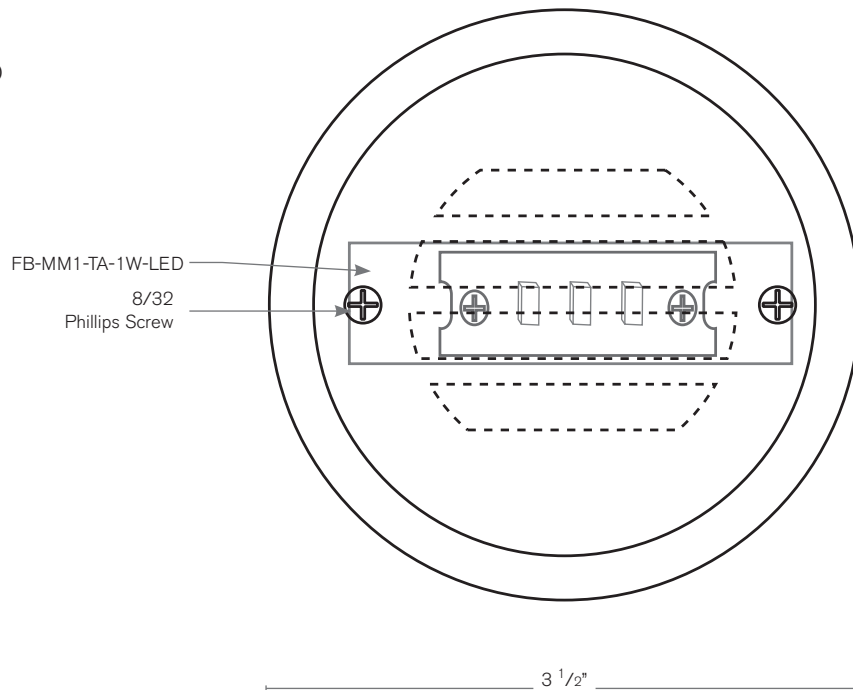

Electrical: Available in 9-15V

Labels: ETL Standard Wet Label
C-ETL

Model: **SPJ-767R**
Finish: Raw Copper

Recessed Deck Light

DESCRIPTION

Model#: SPJ-767R
Mounting: Recessed
Engine: FB-MM1-TA-1W-LED
Color Temp: 2700k
Electrical: 9-15V
Lumens: 125
LED: Nichia