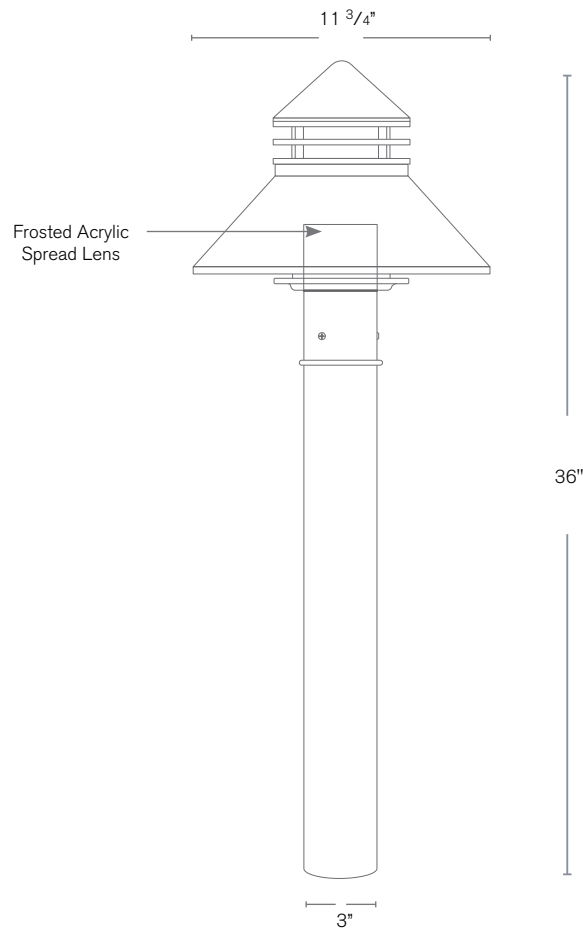

Forever Bright

SPECIFICATION FEATURES

Model: **SPJ-720**
Finish: Matte Bronze

- Finish:** Our naturally etched finishes will withstand the test of time. All finishes are individually treated insuring consistency. Our meticulous application results in a fixture that truly becomes "a one of a kind".
- Electrical:** Available in 12V or 120V
- Labels:** ETL Standard Wet Label
C-ETL

**Higher Lumen Packages Available
Consult Customer Service**

Solid Brass & Copper Bollards

DESCRIPTION

- Model#:** SPJ-720
- Material:** Solid Brass
- Electrical:** 12V or 120V
- Engine:** FB-TAB-6W
- Lumens:** 300
- Color Temp:** 2700k
- Mounting:** Direct Burial or Anchor Mount
- LED:** Nichia

Model: DM6
Deck Mount Option

Wet Listed

ORDERING INFORMATION

Model#	Finishes	Wattage	Lumens	Color Temp.	Electrical
SPJ-720	MBR	6W	300	2700K	12V

- V = Verde
- M = Moss
- AG = Aged Brass
- MBR = Matte Bronze
- RC = Raw Copper
- GM = Gun Metal
- B = Black
- R = Rusty
- PVDP = PVD Polished
- PVDS = PVD Satin