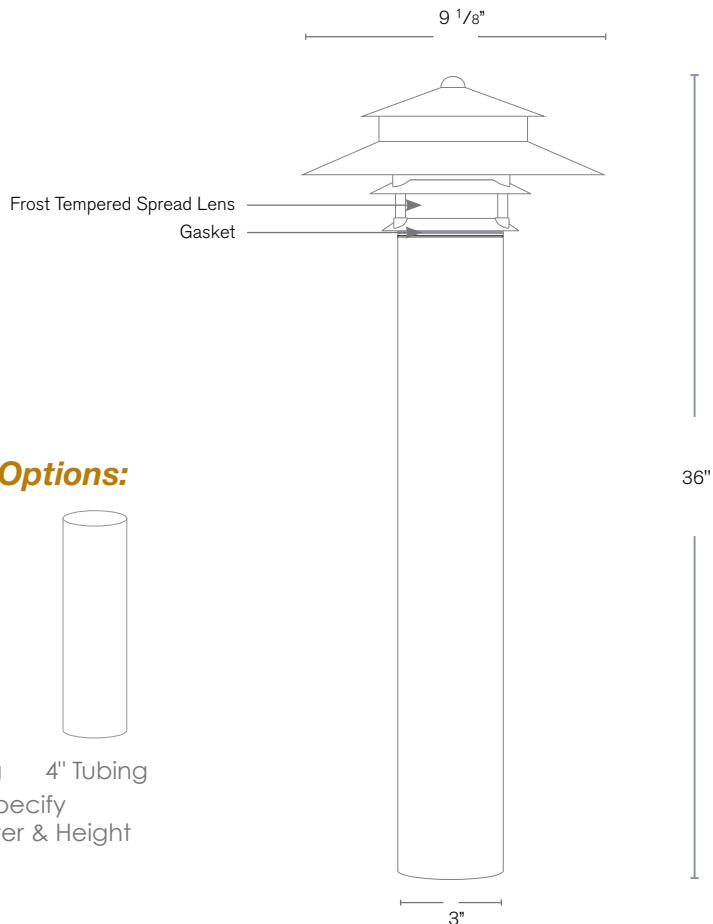

Forever Bright

SPECIFICATION FEATURES

Model: **SPJ-714**
Finish: Matte Bronze

- Finish:** Our naturally etched finishes will withstand the test of time. All finishes are individually treated insuring consistency. Our meticulous application results in a fixture that truly becomes "a one of a kind".
- Electrical:** Available in 12V or 120V
- Labels:** ETL Standard Wet Label
C-ETL

**Higher Lumen Packages Available
Consult Customer Service**

Solid Brass & Copper Bollards

DESCRIPTION

- Model#:** SPJ-714
- Material:** Solid Brass
- Electrical:** 12V or 120V
- Engine:** FB-TAB-6W
- Lumens:** 300
- Color Temp:** 2700k
- Mounting:** Direct Burial or Anchor Mount
- LED:** Nichia

Post Options:

3" Tubing 4" Tubing
Specify
Diameter & Height

Model: DM6
Deck Mount Option

Wet Listed

ORDERING INFORMATION

Model#	Finishes	Wattage	Lumens	Color Temp.	Electrical
SPJ-714	MBR	6W	300	2700K	12V

- V = Verde GM = Gun Metal
- M = Moss B = Black
- AG = Aged Brass R = Rusty
- MBR = Matte Bronze PVDP = PVD Polished
- RC = Raw Copper PVDS = PVD Satin