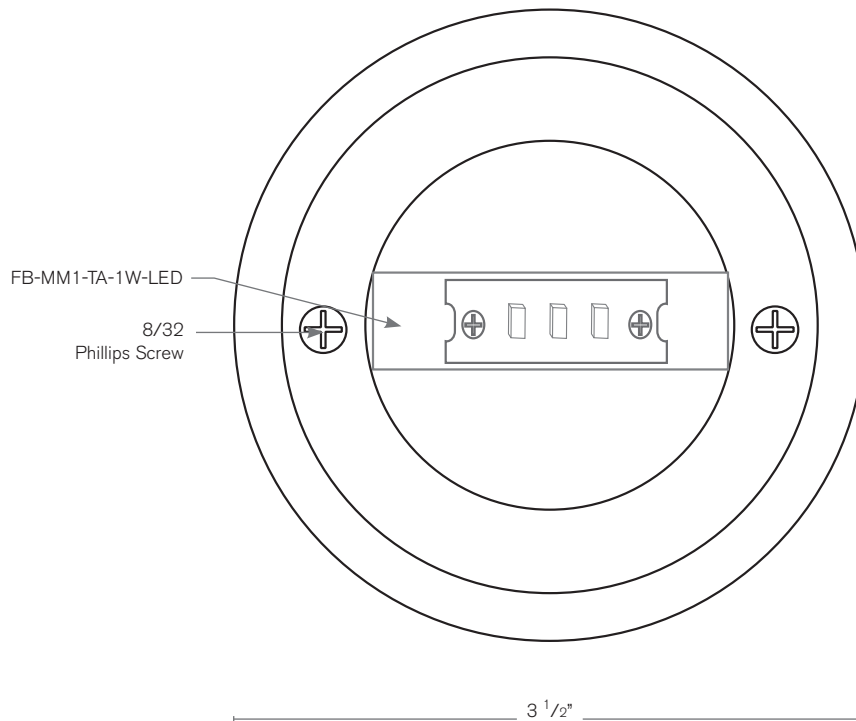

## SPECIFICATION FEATURES

- Finish:** Our naturally etched finishes will withstand the test of time. All finishes are individually treated insuring consistency. Our meticulous application results in a fixture that truly becomes "a one of a kind".
- Electrical:** Available in 9-15V
- Labels:** ETL Standard Wet Label  
C-ETL

#### DESCRIPTION

- Model#:** SPJ-712R
- Mounting:** Recessed
- Engine:** FB-MM1-TA-1W-LED
- Color Temp:** 2700k
- Electrical:** 9-15V
- Lumens:** 125
- LED:** Nichia

**Wet Listed**