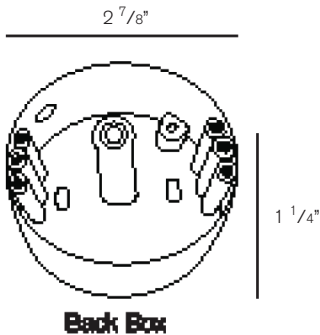

Wet Listed

ORDERING INFORMATION

Model#	Finishes	Glass	Wattage	Lumens	Color Temp.	Electrical
SPJ-712R	MBR	HS	1W	125	2700K	9-15V
V = Verde	GM = Gun Metal	C = Clear	1W	125	2700K	9-15V
M = Moss	B = Black	CS = Clear Seedy			4000K	
AB = Aged Brass	R = Rusty	FS = Frosted Seedy			6500K	
MBR = Matte Bronze	PVDP = PVD Polished	F = Frosted				
NC = Natural Copper	PVDS = PVD Satin	WS = White Swirl				
		WI = White Iridescent				
		HS = Honey Swirl				
		HI = Honey Iridescent				
		RS = Rose Swirl