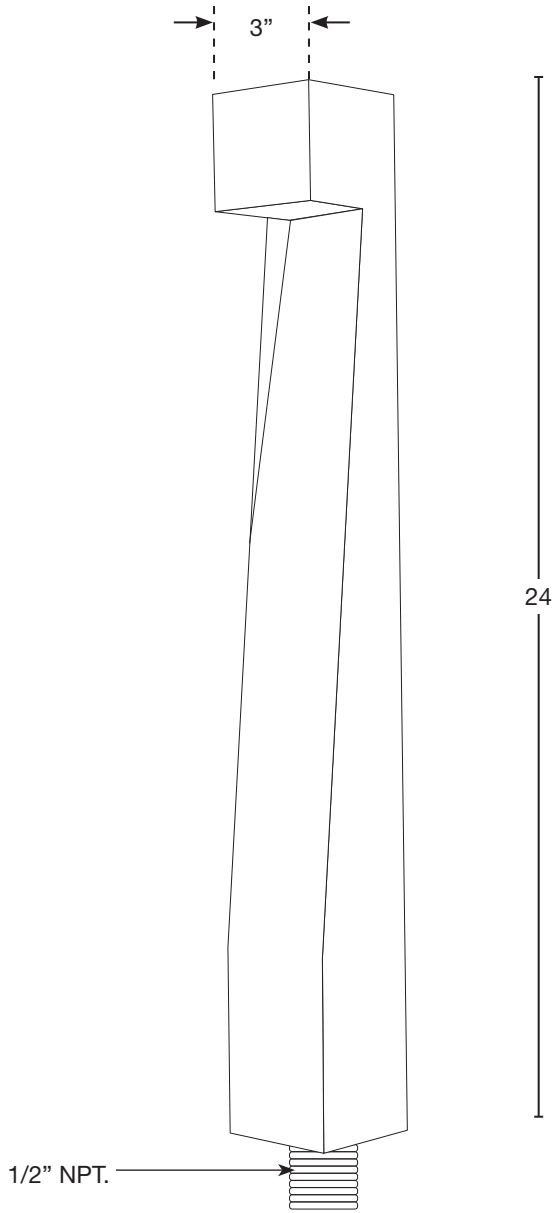

MOUNTING OPTION

- ☐ 1/2" NPT
- ☐ Concrete Footing

Wet Listed

Ordering Example

Customer Approval

Date

SPJ-334-B-6W-27K-12V