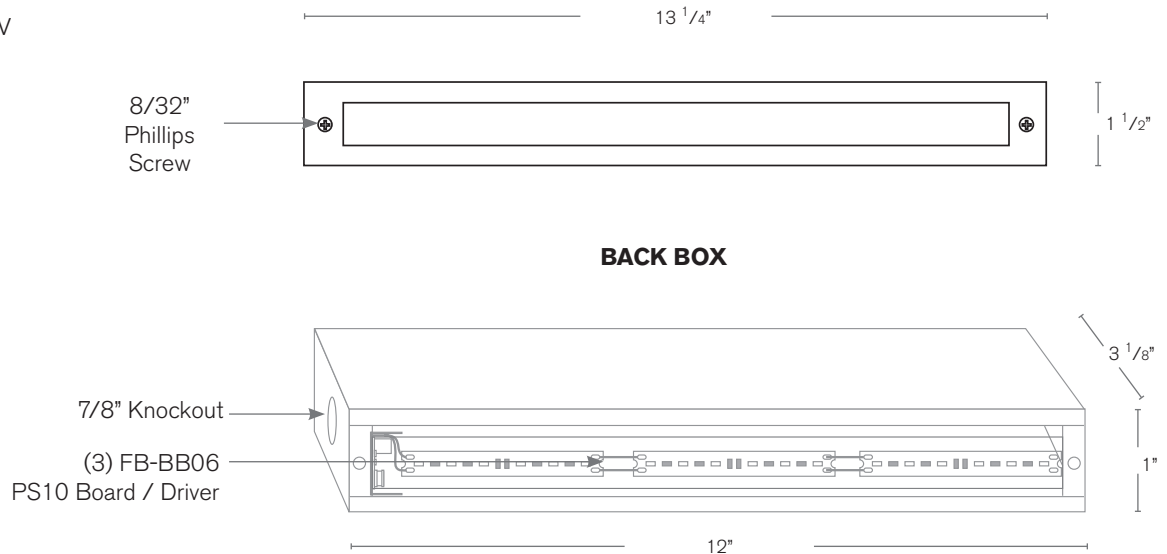

Forever Bright

SPECIFICATION FEATURES

Model: **SPJ-113-RL**
 Finish: Matte Bronze

- Finish:** Our naturally etched finishes will withstand the test of time. All finishes are individually treated insuring consistency. Our meticulous application results in a fixture that truly becomes "a one of a kind".
- Electrical:** Available in 9-15v or 120V
- Labels:** ETL Standard Wet Label
C-ETL

Recessed Fixture

DESCRIPTION

- Model#:** SPJ-113-RL
- Material:** Solid Brass
- Engine:** 3.35W-FB-LED-STRIP
- Color Temp:** 2700K
- Electrical:** 9-15V, 120V
- LED:** Nichia

BACK BOX

Wet Listed

ORDERING INFORMATION