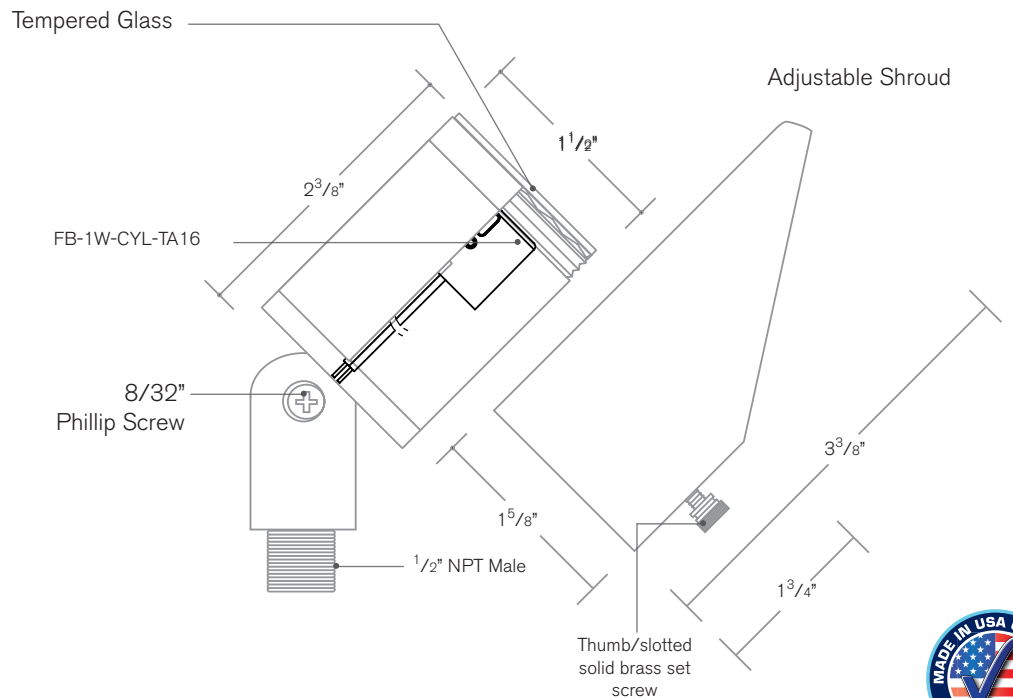

Forever Bright

SPECIFICATION FEATURES

Model: **Mrs. Universe**
Finish: PVD Satin

- Finish:** Our naturally etched finishes will withstand the test of time. All finishes are individually treated insuring consistency. Our meticulous application results in a fixture that truly becomes "a one of a kind".
- Electrical:** Available in 8-15V
- Labels:** ETL Standard Wet Label
C-ETL

Directional Light

DESCRIPTION

- Model#:** Mrs. Universe
- Material:** Solid Brass
- Electrical:** 8-15V
- Engine:** FB-1W-CYL-TA16
- Lumens:** 80
- Color Temp:** 2700K
- Optic:** Spot, Flood, Wide Flood, Wide Angle Flood
- Mounting:** 1/2" NPT.
- LED:** Nichia

Wet Listed

ORDERING INFORMATION

Model#	Finishes	Wattage	Optics	Lumens	Color Temp.	Electrical
MRS. UNIVERSE	PVDS	1W	FLOOD	80	2700K	8-15V

- V = Verde
- GM = Gun Metal
- M = Moss
- B = Black
- AG = Aged Brass
- R = Rusty
- MBR = Matte Bronze
- PVDP = PVD Polished
- SB = Satin Brass
- PVDS = PVD Satin