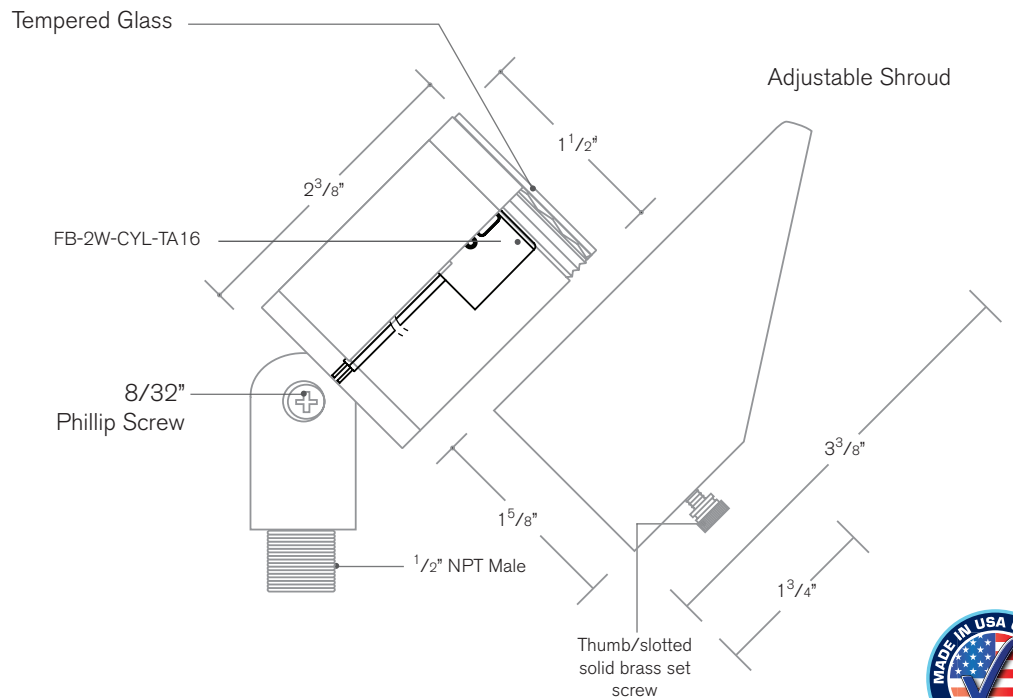

Forever Bright

SPECIFICATION FEATURES

Model: **Mr. Universe**

- Finish:** Our naturally etched finishes will withstand the test of time. All finishes are individually treated insuring consistency. Our meticulous application results in a fixture that truly becomes "a one of a kind".
- Electrical:** Available in 8-15V
- Labels:** ETL Standard Wet Label
C-ETL

Directional Light

DESCRIPTION

- Model#:** Mr. Universe
- Material:** Solid Brass
- Finish:** Matte Bronze
- Electrical:** 8-15V
- Engine:** FB-2W-CYL-TA16
- Lumens:** 150
- Color Temp:** 2700K
- Optic:** Spot, Flood, Wide Flood, Wide Angle Flood
- Mounting:** 1/2" NPT.

Wet Listed

ORDERING INFORMATION

Model#	Finishes	Wattage	Optics	Lumens	Color Temp.	Electrical
MR. UNIVERSE	MBR	2W	FLOOD	150	2700K	8-15V

- | | | | | | |
|--------------------|---------------------|----|------------------|-------|-------|
| V = Verde | GM = Gun Metal | 2W | Spot | 2700K | 8-15V |
| M = Moss | B = Black | | Flood | 4000K | |
| AG = Aged Brass | R = Rusty | | Wide Flood | 5000K | |
| MBR = Matte Bronze | PVDP = PVD Polished | | Wide Angle Flood | | |
| SB = Satin Brass | PVDS = PVD Satin | | | | |