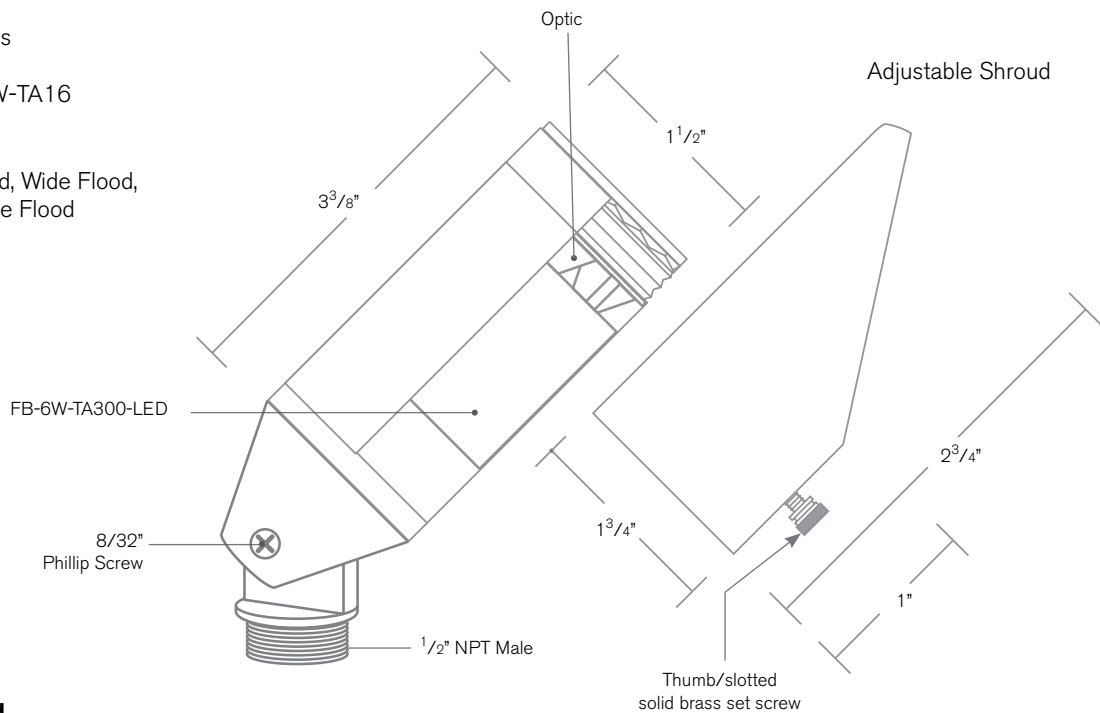

Forever Bright

SPECIFICATION FEATURES

Model: **Li'l Beast**
Finish: Matte Bronze

- Finish:** Our naturally etched finishes will withstand the test of time. All finishes are individually treated insuring consistency. Our meticulous application results in a fixture that truly becomes "a one of a kind".
- Electrical:** Available in 12-15V
- Labels:** ETL Standard Wet Label
C-ETL

Directional Light

DESCRIPTION

- Model#:** Li'l Beast
- Material:** Solid Brass
- Electrical:** 12-15V
- Engine:** FB-LB-6W-TA16
- Lumens:** 300
- Color Temp:** 2700K
- Optic:** Spot, Flood, Wide Flood, Wide Angle Flood
- Mounting:** 1/2" NPT.
- LED:** Nichia