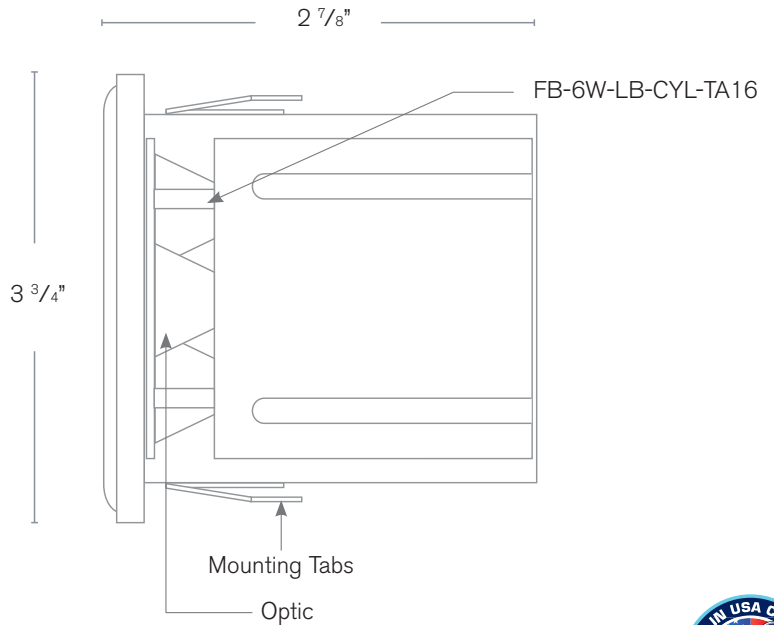

Forever Bright

SPECIFICATION FEATURES

Model: **FBRC-5**

- Finish:** Our naturally etched finishes will withstand the test of time. All finishes are individually treated insuring consistency. Our meticulous application results in a fixture that truly becomes "a one of a kind".
- Electrical:** Available in 12-15V
- Labels:** ETL Standard Wet Label
C-ETL

**Adjustable
Dimmable
Interior & Exterior
Recessed Fixture**

DESCRIPTION

- Model#:** FBRC-5
- Material:** Solid Brass
- Engines:** FB-6W-LB- CYL-TA16 (300 lumens)
FB-8W-CYL-TA16 (580 lumens)
- Optic:** Spot, Flood,
Wide Flood, Wide Angle Flood
- Color Temp:** 2700K
- Electrical:** 12-15V

Wet Listed

ORDERING INFORMATION

Model#	Finishes	Wattage	Optics	Lumens	Color Temp.	Electrical
FBRC-5	V	6W	WIDE ANGLE FLOOD	300	2700K	12-15V
V = Verde	GM = Gun Metal	6W	Spot	300	2700K	12-15V
M = Moss	B = Black	8W	Flood	580	4000K	
AG = Aged Brass	R = Rusty		Wide Flood		5000K	
MBR = Matte Bronze	PVDP = PVD Polished		Wide Angle Flood			
RC = Raw Copper	PVDS = PVD Satin					