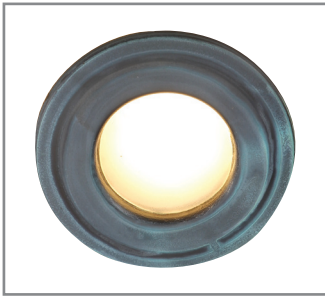

Forever Bright

SPECIFICATION FEATURES

Model: **FBRC-5**

- Finish:** Our naturally etched finishes will withstand the test of time. All finishes are individually treated insuring consistency. Our meticulous application results in a fixture that truly becomes "a one of a kind".
- Electrical:** Available in 12-15V
- Labels:** ETL Standard Wet Label
C-ETL

**Adjustable
Dimmable
Interior & Exterior
Recessed Fixture**

DESCRIPTION

- Model#:** FBRC-5
- Material:** Solid Brass
- Engines:** FB-6W-LB- CYL-TA16 (300 lumens)
FB-8W-CYL-TA16 (580 lumens)
- Optic:** Spot, Flood,
Wide Flood, Wide Angle Flood
- Color Temp:** 2700K
- Electrical:** 12-15V

Wet Listed

ORDERING INFORMATION

Model#	Finishes	Wattage	Optics	Lumens	Color Temp.	Electrical
FBRC-5	V	6W	WIDE ANGLE FLOOD	300	2700K	12-15V
V = Verde	GM = Gun Metal	6W	Spot	300	2700K	12-15V
M = Moss	B = Black	8W	Flood	580	4000K	
AG = Aged Brass	R = Rusty		Wide Flood		5000K	
MBR = Matte Bronze	PVDP = PVD Polished		Wide Angle Flood			
RC = Raw Copper	PVDS = PVD Satin					