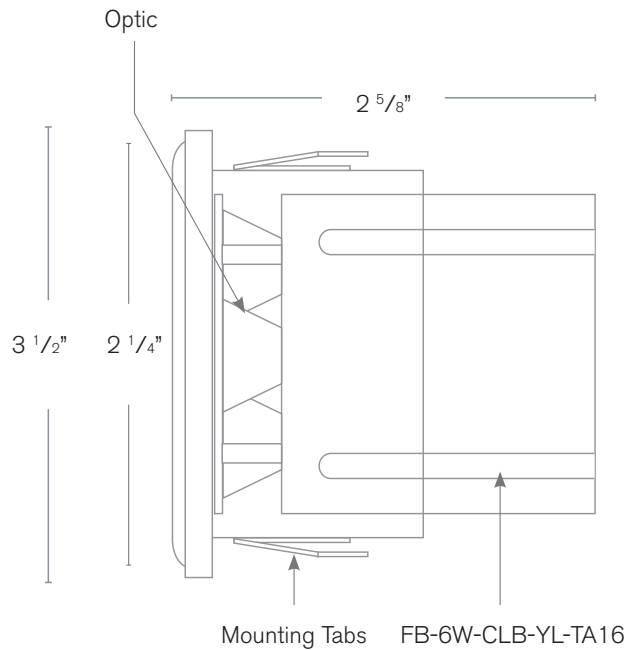

Forever Bright

SPECIFICATION FEATURES

Model: **FBRC-4**

- Finish:** Our naturally etched finishes will withstand the test of time. All finishes are individually treated insuring consistency. Our meticulous application results in a fixture that truly becomes "a one of a kind".
- Electrical:** Available in 12-15v
- Labels:** ETL Standard Wet Label
C-ETL

**Adjustable
Dimmable
Interior & Exterior
Recessed Fixture**

DESCRIPTION

- Model#:** FBRC-4
- Material:** Solid Brass
- Engines:** FB-6W-LB-CYL-TA16 (300 lumens)
FB-8W-CYL-TA16 (580 lumens)
- Optic:** Spot, Flood,
Wide Flood, Wide Angle Flood
- Color Temp:** 2700K
- Electrical:** 12-15V