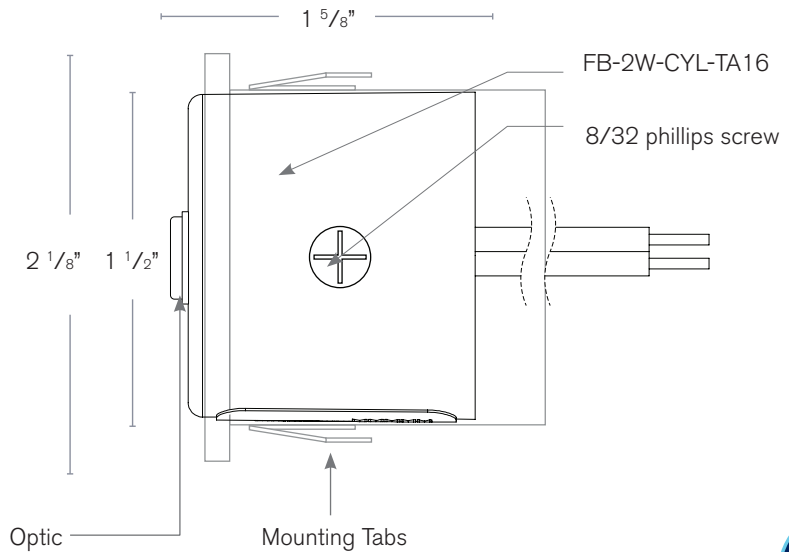

Forever Bright

SPECIFICATION FEATURES

Model: **FBRC-2**

- Finish:** Our naturally etched finishes will withstand the test of time. All finishes are individually treated insuring consistency. Our meticulous application results in a fixture that truly becomes "a one of a kind".
- Electrical:** Available in 8-15v
- Labels:** ETL Standard Wet Label
C-ETL

**Adjustable
Dimmable
Interior & Exterior
Recessed Fixture**

DESCRIPTION

- Model#:** FBRC-2
- Material:** Solid Brass
- Engines:** FB-1W-CYL-TA16 (80 lumens)
FB-2W-CYL-TA16 (150 lumens)
FB-3W-CYL-TA16 (200 lumens)
FB-6W-LB-CYL-TA16 (300 lumens)
- Optic:** Spot, Flood,
Wide Flood, Wide Angle Flood
- Color Temp:** 2700K
- Electrical:** 8-15V