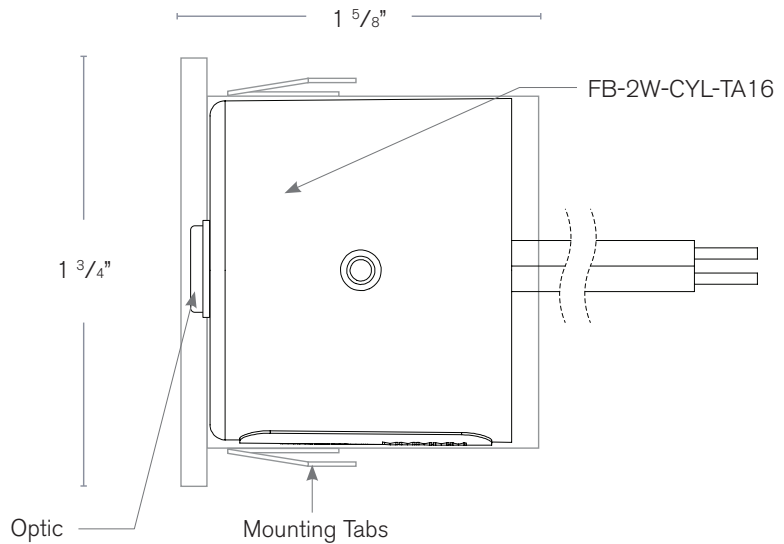

Wet Listed

ORDERING INFORMATION

Model#	Finishes	Wattage	Optics	Lumens	Color Temp.	Electrical
FBRC-1	RC	2W	FLOOD	150	2700K	8-15V

V = Verde	GM = Gun Metal	1W	Spot	80	2700K	8-15V
M = Moss	B = Black	2W	Flood	150	4000K	
AG = Aged Brass	R = Rusty	3W	Wide Flood	200	5000K	
MBR = Matte Bronze	PVDP = PVD Polished	6W	Wide Angle Flood	300		
RC = Raw Copper	PVDS = PVD Satin