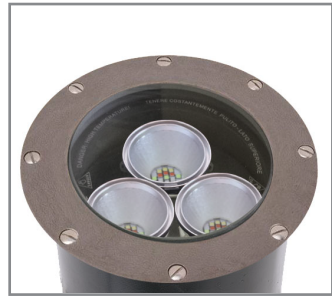

## SPECIFICATION FEATURES

Model: **Big Bopper-FL-RGBW**  
Material: Composite Bronze

- Finish:** Our naturally etched finishes will withstand the test of time. All finishes are individually treated insuring consistency. Our meticulous application results in a fixture that truly becomes "a one of a kind".
- Electrical:** Available in 12V-15V or 120V
- Labels:** ETL Standard Wet Label  
C-ETL

### Well Light

(1) FB-8W-CYL-RGBW (2) FB-8W-CYL-RGBW (3) FB-8W-CYL-RGBW (4) FB-8W-CYL-RGBW

## DESCRIPTION

- Model#:** Big Bopper-FL-RGBW
- Material:** Composite
- Color Temp:** RGBW
- Optic:** Flood
- Engine:** (3) FB-8W-CYL-RGBW
- Lumens:** 1740
- Electrical:** 12V-15V

Wet Listed

Model: SPJ-CPS100  
Material: Solid Brass

## ORDERING INFORMATION

Model#	Finishes	Wattage	Optic	Electrical
BIG BOOPER-FL-RGBW	COMPOSITE	24W 8W 16W 24W 32W	Flood	12-15V 120V