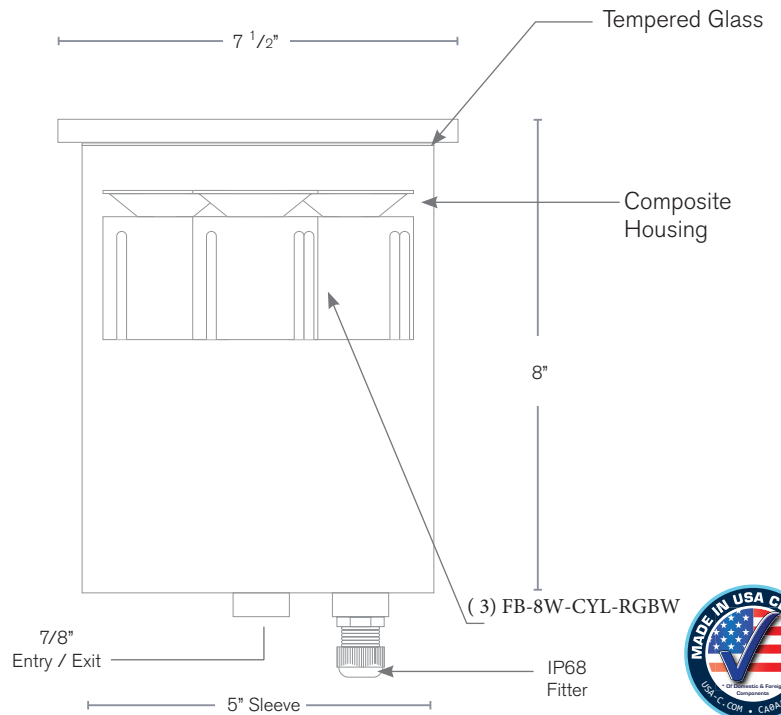

## SPECIFICATION FEATURES

Model: **Big Bopper-FL-RGBW**  
Material: Composite Bronze

- Finish:** Our naturally etched finishes will withstand the test of time. All finishes are individually treated insuring consistency. Our meticulous application results in a fixture that truly becomes "a one of a kind".
- Electrical:** Available in 12V-15V or 120V
- Labels:** ETL Standard Wet Label  
C-ETL

### Well Light

(1) FB-8W-CYL-RGBW (2) FB-8W-CYL-RGBW (3) FB-8W-CYL-RGBW (4) FB-8W-CYL-RGBW

## DESCRIPTION

- Model#:** Big Bopper-FL-RGBW
- Material:** Composite
- Color Temp:** RGBW
- Optic:** Flood
- Engine:** (3) FB-8W-CYL-RGBW
- Lumens:** 1740
- Electrical:** 12V-15V

Wet Listed

Model: SPJ-CPS100  
Material: Solid Brass