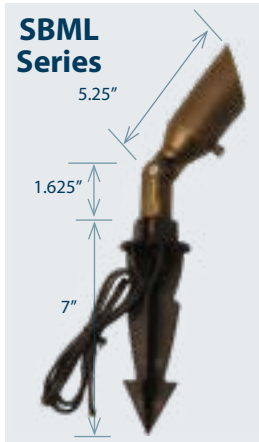

4 Easy-to-Change Lumen Settings! Change Optics Right on the Job!

Description:

- Brass fixture
- Aged brass finish with adjustable knuckle
- Light engine features four field adjustable lumen levels (80Lm, 130Lm, 190Lm, and 250Lm)
- Field changeable optics (15°, 24°, 36°, 60°, or 80°)
- 5' #18-2 lead wire
- Includes composite with brass insert Set-N-Stake®
- 4.2 Watt, 12-15 Volts
- 10 year warranty