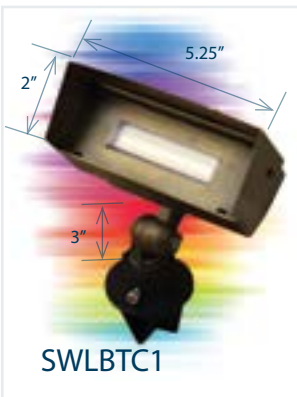

Bluetooth LED RGBW Adjustable Color Wall Wash (SWLBTC1)

INTEGRATED

NEW!