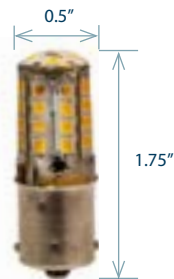

Source Path/ Area Lights
(SAL100, SAL150, SALSTEM12, SALSTEM18)

*all pieces sold separately

Source Deck Light (SDL20)

Source Mini Flood Wash Light (SFL10)

Classic Mini China Hat
CCH5CB (with Bi-Pin Socket)
CCH5LED1 (original non-integrated)