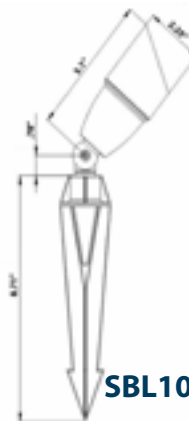

MR-16 Spot Light (SBL20)

Description:

- Brass fixture
- Aged brass finish with adjustable knuckle assembly
- 2 inch shroud, MR-16 ceramic socket with lamp clip
- Molded borosilicate convex lens
- 25 foot lead wire #16 AWG brown with 18 inch daisy chain whip
- Brown plastic ground stake included
- Do not exceed 90 watts, 7.5 amps on #16 gauge wire
- Fixture housing lifetime warranty
- MR-16 lamp sold separately, see page 9

Achieve These Beam Spreads in the SBL20 by Using Source Lighting LED MR-16 Lamps!

***COLOR CODED MR-16 Lamps Sold Separately See Page 9**

MR-16 Economy Spot Light (SBL10)

Description:

- Brass fixture
- Aged brass finish with adjustable knuckle assembly
- 2 inch shroud, with clear glass lens
- MR-16 socket with lamp clip (lamp not included)
- 3 ft lead wire
- Brown plastic stake included
- Lifetime warranty on fixture housing