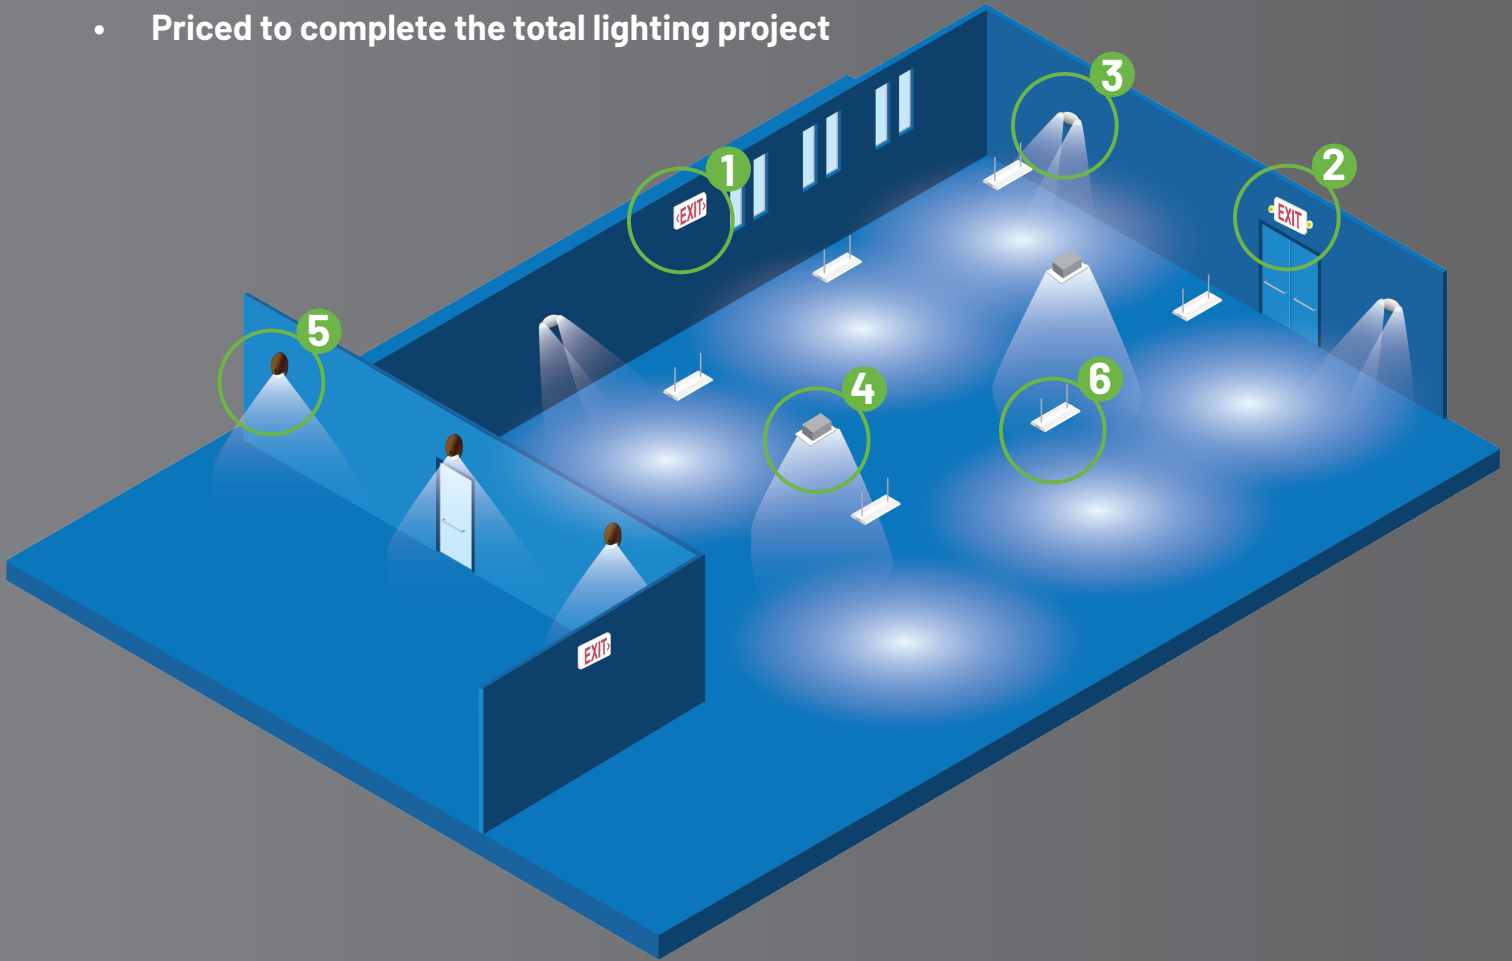

1 Exit Sign

4 Recessed Emergency Light

2 Exit Sign/Light Combo

5 Emergency Wall Pack

3 Emergency Light

6 High Bay

Full U.S. based customer service team available for you and your customers ensuring you're covered from start to finish and beyond.

- Switch Selectable Red & Green LED
- Single Sided or Double Sided
- Snap-in/Snap-out direction arrows

Field Selectable Color Diagram

Scan this for a Spec Sheet with technical information!

EXTPW Wet Location Exit Sign

Input Voltage: 120/277 AC

Input Power: 2 Watts

Emergency Operation: 90 mins

- Waterproof and flame retardant design
- Single Sided or Double Sided
- Snap-in/Snap-out direction arrows

Scan this for a Spec Sheet with technical information!

Red LED
(Clear)

Green LED
(Clear)

Red LED
(Mirrored)

Green LED
(Mirrored)

Scan this for a Spec Sheet with technical information!

EXELR Recessed Edge-Lit Exit Sign

Input Voltage: 120/277 AC
 Input Power: 3 Watts
 Emergency Operation: 90 mins