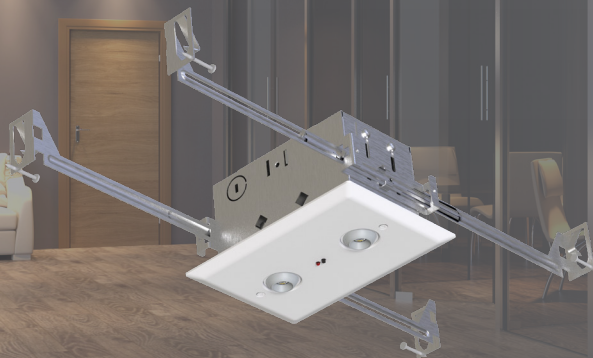

- Switch Selectable Red & Green LED
- Single Sided or Double Sided
- Snap-in/Snap-out direction arrows

Field Selectable Color Diagram

Scan this for a Spec Sheet with technical information!

EXTPW Wet Location Exit Sign

Red LED
(Clear)

Green LED
(Clear)

Red LED
(Mirrored)

Green LED
(Mirrored)

Scan this for a Spec Sheet with technical information!

EXELR Recessed Edge-Lit Exit Sign

Input Voltage: 120/277 AC
 Input Power: 3 Watts
 Emergency Operation: 90 mins

ELTP LI Emergency Light - Low Lumen Internal

Input Voltage: 120/277 AC

Lumen Output: 210 Lm

Emergency Operation: 90 mins

- 2 low intensity internal lamp heads
- Thermoplastic housing
- 5000K CCT

Scan this for a Spec Sheet with technical information!

ELTPR Recessed Emergency Light - Low Lumen Internal

Input Voltage: 120/277 AC

Lumen Output: 250 Lm

Emergency Operation: 90 mins

- Unintrusive, square recessed face
- 20 gauge steel housing
- Two internal low lumen LED lamp heads