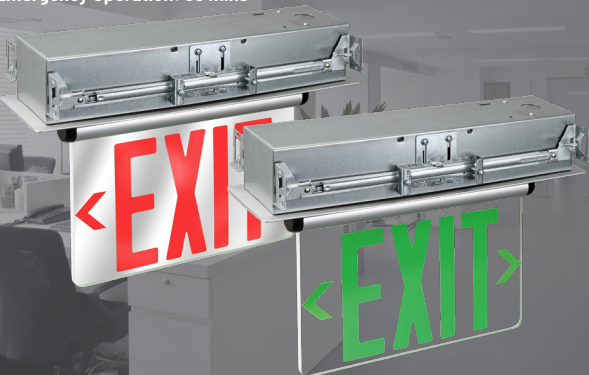

EXEL Edge-Lit Exit Sign

Input Voltage: 120/277 AC
 Input Power: 3 Watts
 Emergency Operation: 90 mins

- Quick Ship - 4 SKUs
- Single Sided clear finish or Double Sided mirror finish
- Red or green exit text option

Red LED
(Clear)

Green LED
(Clear)

Red LED
(Mirrored)

Green LED
(Mirrored)

Scan this for a Spec Sheet with technical information!

EXELR Recessed Edge-Lit Exit Sign

Input Voltage: 120/277 AC
 Input Power: 3 Watts
 Emergency Operation: 90 mins

- Preinstalled Recessed mounting kit
- Single Sided clear finish or Double Sided mirror finish
- Red or green exit text option

Red LED
(Clear)

Green LED
(Clear)

Red LED
(Mirrored)

Green LED
(Mirrored)

Scan this for a Spec Sheet with technical information!

ELTPR Recessed Emergency Light - Low Lumen Internal

Input Voltage: 120/277 AC

Lumen Output: 250 Lm

Emergency Operation: 90 mins

- Unintrusive, square recessed face
- 20 gauge steel housing
- Two internal low lumen LED lamp heads