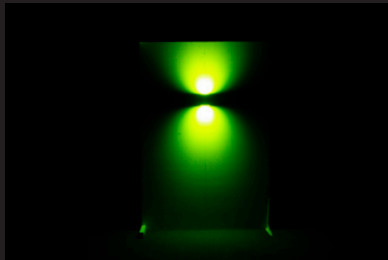

ORDERING INFORMATION

LAMP SHIP WEIGHT

SL64UD213EOSMBLT	4" X 4" Surface Mount Up-Down light, Aluminum , Black Texture	2x 13w EOS Module	2.0 lbs.
SL64UD213EOSMBRS	4" X 4" Surface Mount Up-Down light, Brass	2x 13w EOS Module	3.0 lbs.

ACCESSORIES

FA35SL64AMBER	Amber Acrylic Lens 3.375" OD x 0.125" ± 0.03" TH
FA35SL64BLUE	Blue Acrylic Lens 3.375" OD x 0.125" ± 0.03" TH
FA35SL64GREEN	Green Acrylic Lens 3.375" OD x 0.125" ± 0.03" TH
FA35SL64RED	Red Acrylic Lens 3.375" OD x 0.125" ± 0.03" TH