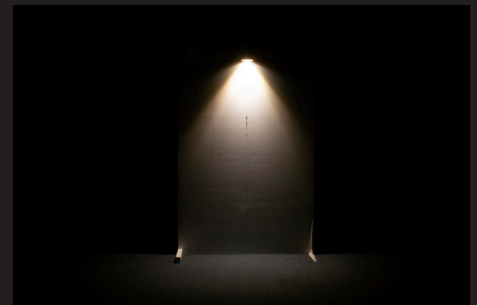

SL64D

DOWN LIGHT CUBE

SPECIFICATIONS

CONSTRUCTION: 4" x 4" Aluminum or Brass surface mount down light

LENS: Clear glass lens

LAMP SUPPLIED: 3W MR16 Super Saver LED 36° (L24), 3000K, 40,000 hrs

LAMP OPTIONS: 5W MR16 Super Saver LED 36° (L36), 3000K, 40,000 hrs

7W MR16 Super Saver 36° (L48), 3000K, 40,000 hrs

SOCKET: GU5.3 socket base.

WIRING: Black 2 foot 18/2 zip cord from base of fixture

For 25 foot 16/2 fixture lead wire add -25F to catalog number.

FINISH: Aluminum - Powder Coat Finish

Brass - Unfinished, Brass - Acid Finish

POWDER COAT OPTIONS AVAILABLE (refer to last page for powder coat color options)

*Powder coat finishes over Brass are custom and Non-Returnable

120V OPTION:

LAMP OPTION: 3W MR16 GU10 Base, 36° (L108), 3000K, 40,000 hrs

5W MR16 GU10 Base, 36° (L116), 3000K, 40,000 hrs

7W MR16 GU10 Base, 36° (L126), 3000K, 40,000 hrs

SOCKET: GU10 Socket Base (120V)

MOUNTING: 4" x 4" Aluminum or Brass Mounting Bracket (120V)

ORDERING INFORMATION

LAMP SHIP WEIGHT

SL64DL24BLT	4" X 4" Surface Mount Down light, Aluminum , Black Texture	3w MR16, GU5.3	2.0 lbs.
SL64DL24(COLOR)	4" X 4" Surface Mount Down light, Aluminum , Color Powder Coat	3w MR16 GU5.3	2.0 lbs.
SL64DL24BRS	4" X 4" Surface Mount Down light, Brass , Unfinished	3w MR16 GU5.3	3.0 lbs.
SL64DL24(ACID)	4" X 4" Surface Mount Down light, Brass , Acid Treatment	3w MR16 GU5.3	3.0 lbs.

4" X 4" SURFACE MOUNT DOWN LIGHT, MOUNTING BRACKET INCLUDED (120V)

SL64DL108BLT	4" X 4" Surface Mount Down light, Aluminum , Black Texture	3w MR16 GU10	2.0 lbs.
SL64DL108(COLOR)	4" X 4" Surface Mount Down light, Aluminum , Color Powder Coat	3w MR16 GU10	2.0 lbs.
SL64DL108BRS	4" X 4" Surface Mount Down light, Brass , Unfinished	3w MR16 GU10	3.0 lbs.
SL64DL108(ACID)	4" X 4" Surface Mount Down light, Brass , Acid Treatment	3w MR16 GU10	3.0 lbs.