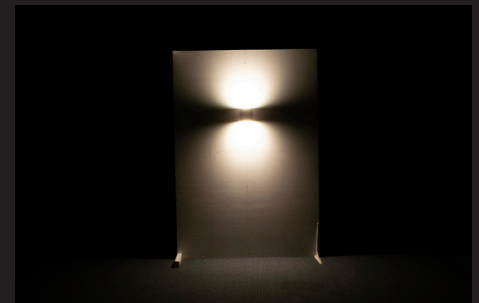

ORDERING INFORMATION

LAMP SHIP WEIGHT

SL64UD213EOSMBLT	4" X 4" Surface Mount Up-Down light, Aluminum , Black Texture	2x 13w EOS Module	2.0 lbs.
SL64UD213EOSMBRS	4" X 4" Surface Mount Up-Down light, Brass	2x 13w EOS Module	3.0 lbs.

ACCESSORIES

FA35SL64AMBER	Amber Acrylic Lens 3.375" OD x 0.125" ± 0.03" TH
FA35SL64BLUE	Blue Acrylic Lens 3.375" OD x 0.125" ± 0.03" TH
FA35SL64GREEN	Green Acrylic Lens 3.375" OD x 0.125" ± 0.03" TH
FA35SL64RED	Red Acrylic Lens 3.375" OD x 0.125" ± 0.03" TH