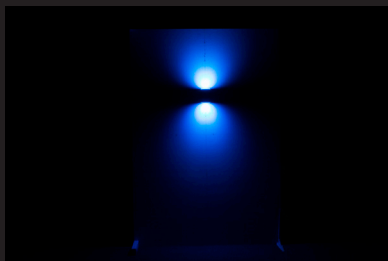

ORDERING INFORMATION

LAMP SHIP WEIGHT

SL64UD213EOSMBLT	4" X 4" Surface Mount Up-Down light, Aluminum , Black Texture	2x 13w EOS Module	2.0 lbs.
SL64UD213EOSMBRS	4" X 4" Surface Mount Up-Down light, Brass	2x 13w EOS Module	3.0 lbs.

ACCESSORIES

FA35SL64AMBER	Amber Acrylic Lens 3.375" OD x 0.125" ± 0.03" TH
FA35SL64BLUE	Blue Acrylic Lens 3.375" OD x 0.125" ± 0.03" TH
FA35SL64GREEN	Green Acrylic Lens 3.375" OD x 0.125" ± 0.03" TH
FA35SL64RED	Red Acrylic Lens 3.375" OD x 0.125" ± 0.03" TH