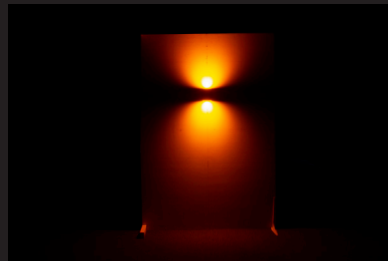

ORDERING INFORMATION

LAMP SHIP WEIGHT

SL64UD213EOSMBLT	4" X 4" Surface Mount Up-Down light, Aluminum , Black Texture	2x 13w EOS Module	2.0 lbs.
SL64UD213EOSMBRS	4" X 4" Surface Mount Up-Down light, Brass	2x 13w EOS Module	3.0 lbs.

ACCESSORIES

FA35SL64AMBER	Amber Acrylic Lens 3.375" OD x 0.125" ± 0.03" TH
FA35SL64BLUE	Blue Acrylic Lens 3.375" OD x 0.125" ± 0.03" TH
FA35SL64GREEN	Green Acrylic Lens 3.375" OD x 0.125" ± 0.03" TH
FA35SL64RED	Red Acrylic Lens 3.375" OD x 0.125" ± 0.03" TH