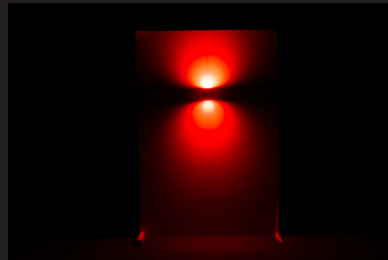

ORDERING INFORMATION

LAMP SHIP WEIGHT

SL64UD213EOSMBLT	4" X 4" Surface Mount Up-Down light, Aluminum , Black Texture	2x 13w EOS Module	2.0 lbs.
SL64UD213EOSMBRS	4" X 4" Surface Mount Up-Down light, Brass	2x 13w EOS Module	3.0 lbs.

ACCESSORIES

FA35SL64AMBER	Amber Acrylic Lens 3.375" OD x 0.125" ± 0.03" TH
FA35SL64BLUE	Blue Acrylic Lens 3.375" OD x 0.125" ± 0.03" TH
FA35SL64GREEN	Green Acrylic Lens 3.375" OD x 0.125" ± 0.03" TH
FA35SL64RED	Red Acrylic Lens 3.375" OD x 0.125" ± 0.03" TH