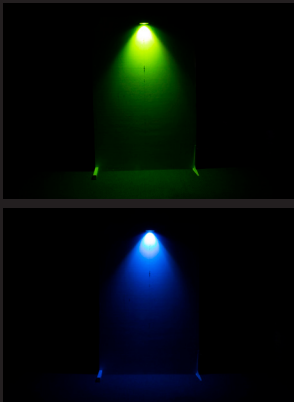

SL64D

DOWN LIGHT CUBE

SPECIFICATIONS

CONSTRUCTION: 4" x 4" Aluminum or Brass surface mount down light

LENS: Clear glass lens

LAMP SUPPLIED: 3W MR16 Super Saver LED 36° (L24), 3000K, 40,000 hrs

LAMP OPTIONS: 5W MR16 Super Saver LED 36° (L36), 3000K, 40,000 hrs

7W MR16 Super Saver 36° (L48), 3000K, 40,000 hrs

SOCKET: GU5.3 socket base.

WIRING: Black 2 foot 18/2 zip cord from base of fixture

For 25 foot 16/2 fixture lead wire add -25F to catalog number.

FINISH: Aluminum - Powder Coat Finish

Brass - Unfinished, Brass - Acid Finish

POWDER COAT OPTIONS AVAILABLE (refer to last page for powder coat color options)

*Powder coat finishes over Brass are custom and Non-Returnable

120V OPTION:

LAMP OPTION: 3W MR16 GU10 Base, 36° (L108), 3000K, 40,000 hrs

5W MR16 GU10 Base, 36° (L116), 3000K, 40,000 hrs

7W MR16 GU10 Base, 36° (L126), 3000K, 40,000 hrs

SOCKET: GU10 Socket Base (120V)

MOUNTING: 4" x 4" Aluminum or Brass Mounting Bracket (120V)

ORDERING INFORMATION

LAMP SHIP WEIGHT

SL64DL24BLT	4" X 4" Surface Mount Down light, Aluminum , Black Texture	3w MR16, GU5.3	2.0 lbs.
SL64DL24(COLOR)	4" X 4" Surface Mount Down light, Aluminum , Color Powder Coat	3w MR16 GU5.3	2.0 lbs.
SL64DL24BRS	4" X 4" Surface Mount Down light, Brass , Unfinished	3w MR16 GU5.3	3.0 lbs.
SL64DL24(ACID)	4" X 4" Surface Mount Down light, Brass , Acid Treatment	3w MR16 GU5.3	3.0 lbs.

4" X 4" SURFACE MOUNT DOWN LIGHT, MOUNTING BRACKET INCLUDED (120V)

SL64DL108BLT	4" X 4" Surface Mount Down light, Aluminum , Black Texture	3w MR16 GU10	2.0 lbs.
SL64DL108(COLOR)	4" X 4" Surface Mount Down light, Aluminum , Color Powder Coat	3w MR16 GU10	2.0 lbs.
SL64DL108BRS	4" X 4" Surface Mount Down light, Brass , Unfinished	3w MR16 GU10	3.0 lbs.
SL64DL108(ACID)	4" X 4" Surface Mount Down light, Brass , Acid Treatment	3w MR16 GU10	3.0 lbs.