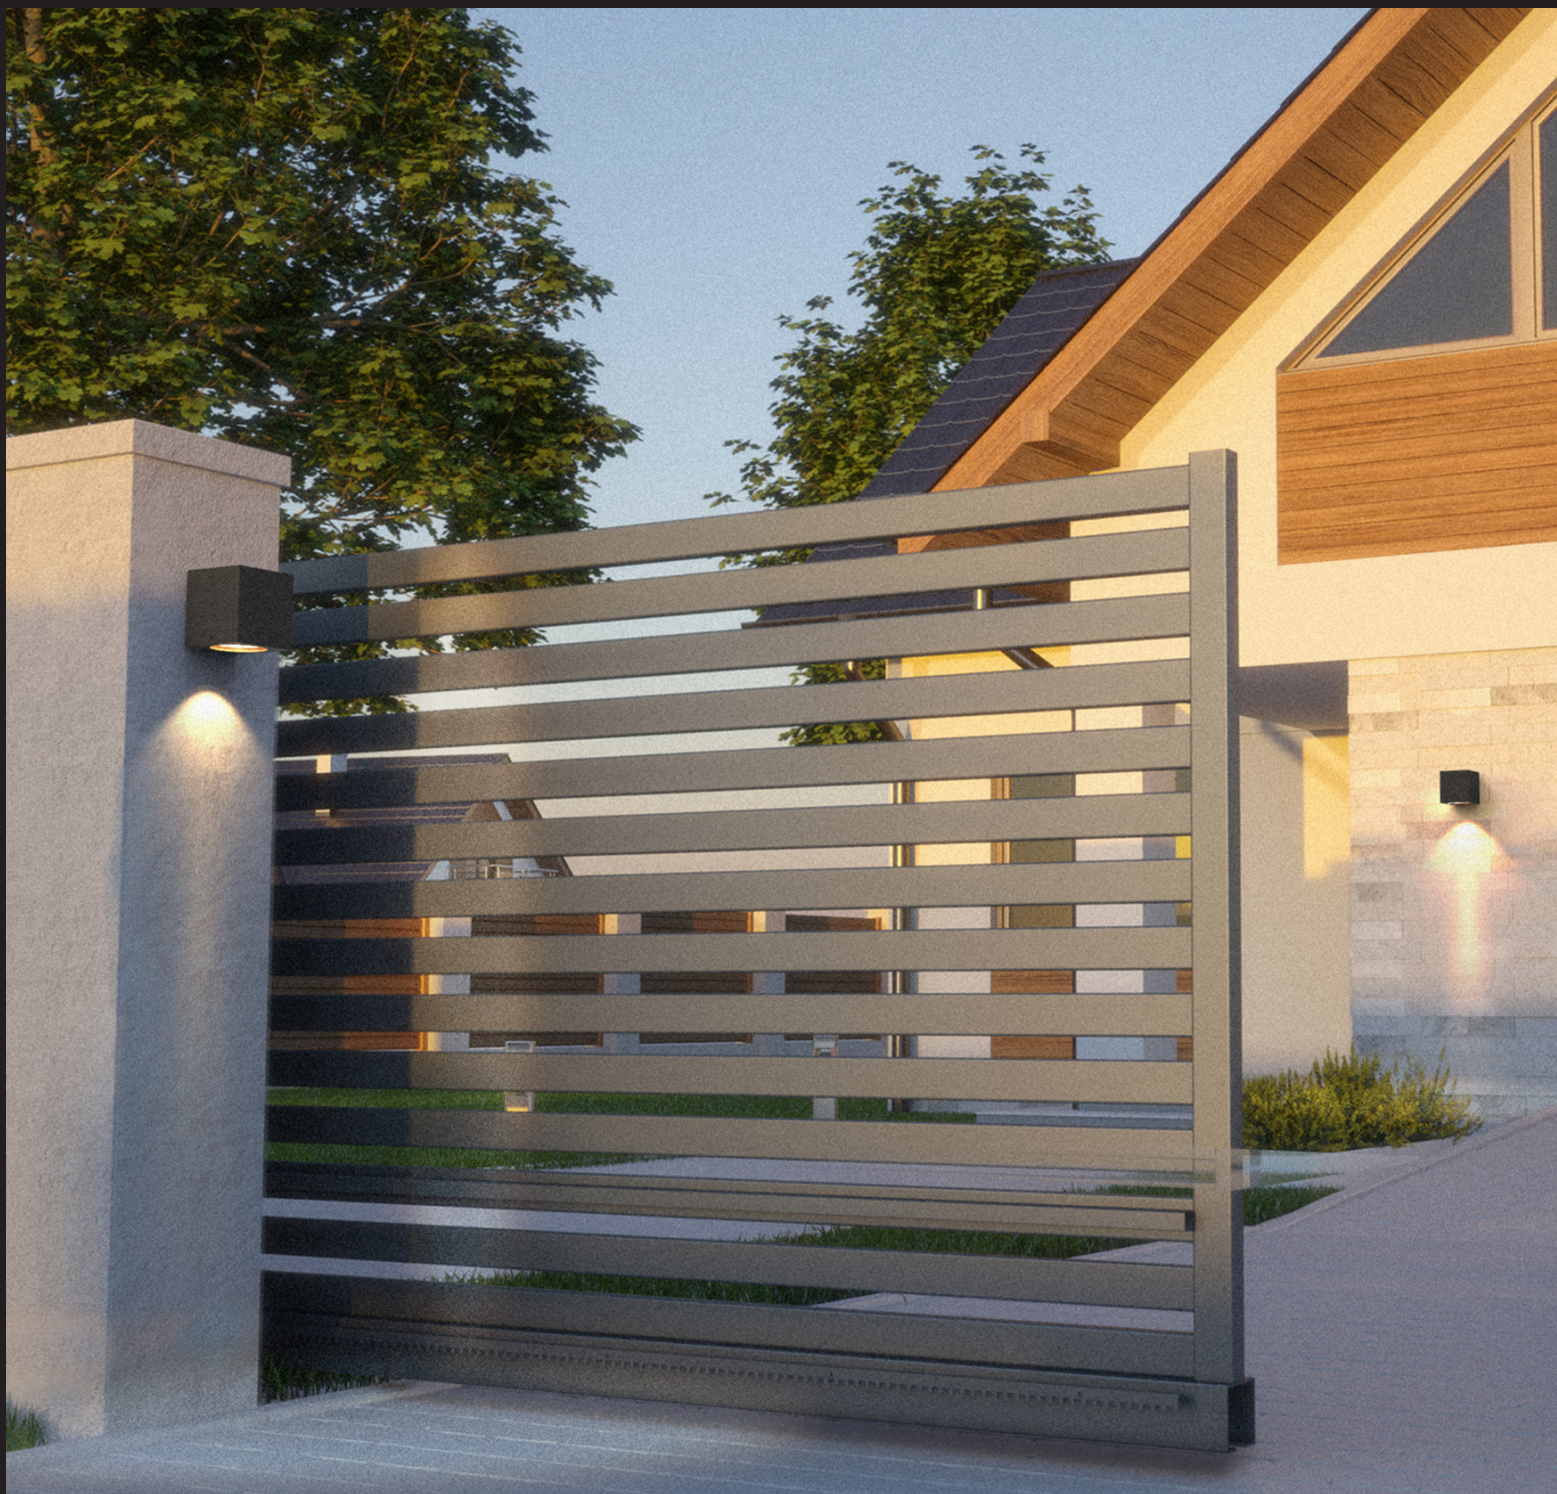

NEW SL64 CUBE

DOWN LIGHT

Model Shown
SL64DL108BRT

TO PLACE ORDERS – TOLL FREE (888)882.1350
ORDERS@FOCUSINDUSTRIES.COM