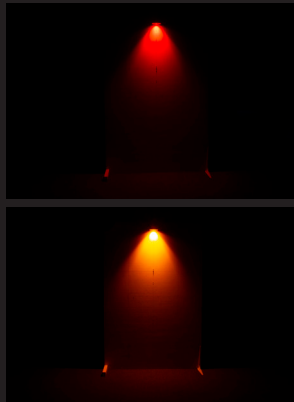

SL64D

DOWN LIGHT CUBE

SPECIFICATIONS

CONSTRUCTION: 4" x 4" Aluminum or Brass surface mount down light

LENS: Clear glass lens

LAMP SUPPLIED: 3W MR16 Super Saver LED 36° (L24), 3000K, 40,000 hrs

LAMP OPTIONS: 5W MR16 Super Saver LED 36° (L36), 3000K, 40,000 hrs

7W MR16 Super Saver 36° (L48), 3000K, 40,000 hrs

SOCKET: GU5.3 socket base.

WIRING: Black 2 foot 18/2 zip cord from base of fixture

For 25 foot 16/2 fixture lead wire add -25F to catalog number.

FINISH: Aluminum - Powder Coat Finish

Brass - Unfinished, Brass - Acid Finish

POWDER COAT OPTIONS AVAILABLE (refer to last page for powder coat color options)

*Powder coat finishes over Brass are custom and Non-Returnable

120V OPTION:

LAMP OPTION: 3W MR16 GU10 Base, 36° (L108), 3000K, 40,000 hrs

5W MR16 GU10 Base, 36° (L116), 3000K, 40,000 hrs

7W MR16 GU10 Base, 36° (L126), 3000K, 40,000 hrs

SOCKET: GU10 Socket Base (120V)

MOUNTING: 4" x 4" Aluminum or Brass Mounting Bracket (120V)

ORDERING INFORMATION

LAMP SHIP WEIGHT

SL64DL24BLT	4" X 4" Surface Mount Down light, Aluminum , Black Texture	3w MR16, GU5.3	2.0 lbs.
SL64DL24(COLOR)	4" X 4" Surface Mount Down light, Aluminum , Color Powder Coat	3w MR16 GU5.3	2.0 lbs.
SL64DL24BRS	4" X 4" Surface Mount Down light, Brass , Unfinished	3w MR16 GU5.3	3.0 lbs.
SL64DL24(ACID)	4" X 4" Surface Mount Down light, Brass , Acid Treatment	3w MR16 GU5.3	3.0 lbs.

4" X 4" SURFACE MOUNT DOWN LIGHT, MOUNTING BRACKET INCLUDED (120V)

SL64DL108BLT	4" X 4" Surface Mount Down light, Aluminum , Black Texture	3w MR16 GU10	2.0 lbs.
SL64DL108(COLOR)	4" X 4" Surface Mount Down light, Aluminum , Color Powder Coat	3w MR16 GU10	2.0 lbs.
SL64DL108BRS	4" X 4" Surface Mount Down light, Brass , Unfinished	3w MR16 GU10	3.0 lbs.
SL64DL108(ACID)	4" X 4" Surface Mount Down light, Brass , Acid Treatment	3w MR16 GU10	3.0 lbs.