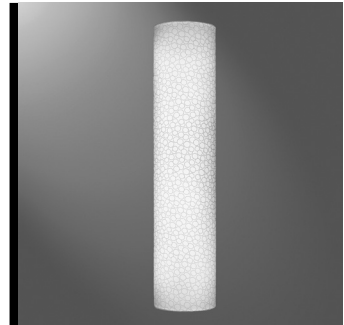

Vinyl Coated Fabric

ABR - Alabaster Vinyl
NFX - Natural Flax
GHY - Golden Honey
Note: not available for 49".

Printed Wood

PVDB - Varigated Bamboo
PMA - Maple
PCH - Cherry
PWA - Walnut
Note: For humid environments, such as showers or open lobbies, Vinyl Coated Fabrics are recommended. Not available for 49".

Organza Outer Shade Options

EDT - Earth Dust
WMT - White Mist

LEDs

LEDs are offered in four color temperatures: 2700K, 3000K, 3500K, and 4000K CCTs at 80+ CRI. Rated Lamp Life: 50,000 hrs

Electrical

Standard driver is electronic universal voltage (120-277V, 50/60 Hz), greater than 0.9 power factor, less than 20% harmonic distortion, and ambient temperatures of 25°C (77°F).

Control

Standard driver is 0-10V with 10% dimming.

Compliance

Components are UL recognized and luminaires are cUL listed for

25° ambient environments. Fixtures are rated for damp location listing. Made in North America. Cooper Lighting Solutions certifies that its products satisfy the requirements of ARRA Section 1605 of the American Recovery Reinvestment Act. All LED components are RoHS compliant and drivers conform to appropriate FCC regulations. Sconce products meet ADA regulations.

Life and Warranty

Standard five-year warranty on all parts.

Catalog #		Type
Project		
Comments		Date
Prepared by		

160-W Series LED

Decorative LED Wall Sconce

cULus - 1598
Damp Location
LM79/LM80 Compliant

Length 25"

- Delivered Lumens (@3500K) 1935
- Wattage: 22W
- CRI: 80
- CCT: 2700K, 3000K, 3500K, 4000K

Length 49"

- Delivered Lumens (@3500K) 3797
- Wattage: 41W
- CRI: 80
- CCT: 2700K, 3000K, 3500K, 4000K

Length 49-SIW"

- Delivered Lumens (@3500K) 2158
- Wattage: 41W
- CRI: 80
- CCT: 2700K, 3000K, 3500K, 4000K

ORDERING INFORMATION (Select FIXTURE NUMBER and SHADE NUMBER to complete specification)

Fixture Number: 160-25-W-L3/827-UNV

Series¹	Size	Mounting Type	LED Lamp			LED Voltage	Options²
			25"	37"	49"		
160 = Round Cylinder Wall Sconce	25" 37" 49"	W = Wall	L3/827 L3/830 L3/835 L3/840	L4/827 L4/830 L4/835 L4/840	L5/827 L5/830 L5/835 L5/840	UNV (120-277)	TC = Matte White Acrylic Top Cover RBP = Remote Battery Pack

Notes: ¹ Fabric Kit is not included. Please specify Fabric Kit (below) to complete specification. ² 5' Max Mounting Distance.

Shade Number: 160-25-SHD-SIW

Series	Size	Shade	Finish		Options	
160 = Round Cylinder Shade	25" 37" 49"	SHD = Shade Fabric	Fabric:^{1,2,3} SIW = Silk White SIY = Silk Ivory SWH = Shantung White SEG = Shantung Eggshell SBG = Shantung Beige GBB = Glynn Brussels Beige	LOLA = Lola Sand NGS = Silk Glow LCK = Linen Chopstick LAT = Linen Alabaster VLW = Verona Linen White	Vinyl:^{1,2} ABR = Alabaster Vinyl NFX = Natural Flax GHY = Golden Honey Printed Woods:^{1,2} PVDB = Varigated Bamboo PMA = Maple PCH = Cherry PWA = Walnut	Organize Shade in Shade WRDSIS-EDT = Earth Dust WRDSIS-WMT = White Mist

Notes: ¹ Available for 25", ² Available for 37", ³ Available for 49"