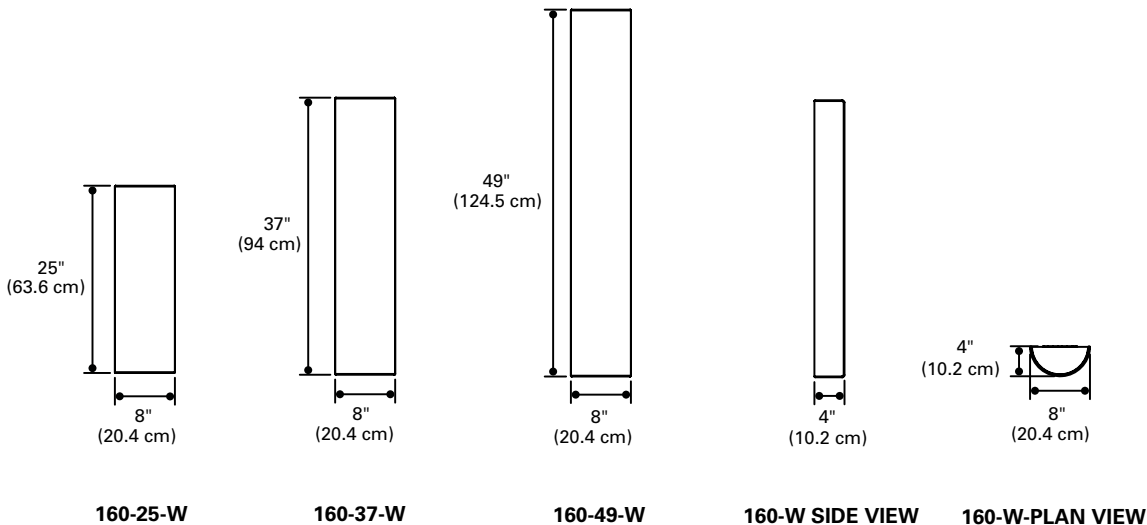

160-37

Standard length = 37" OAH (Overall Height)

160-49

Standard length = 49" OAH (Overall Height)

Shades

Aluminum wire frame painted white. Material backed on to heavy translucent white styrene. All shades have "Hand-Tucked Rolled Edges" except for Vinyl.

Length 49-SIW"

- Delivered Lumens (@3500K) 2158
- Wattage: 41W
- CRI: 80
- CCT: 2700K, 3000K, 3500K, 4000K

ORDERING INFORMATION (Select FIXTURE NUMBER and SHADE NUMBER to complete specification)

Fixture Number: 160-25-W-L3/827-UNV

Series ¹	Size	Mounting Type	LED Lamp			LED Voltage	Options ²
			25"	37"	49"		
160 = Round Cylinder Wall Sconce	25" 37" 49"	W = Wall	L3/827 L3/830 L3/835 L3/840	L4/827 L4/830 L4/835 L4/840	L5/827 L5/830 L5/835 L5/840	UNV (120-277)	TC = Matte White Acrylic Top Cover RBP = Remote Battery Pack

Notes: ¹ Available for 25", ² Available for 37", ³ Available for 49"

DIMENSIONS - SINGLE SHADE

DIMENSIONS - SHADE IN SHADE