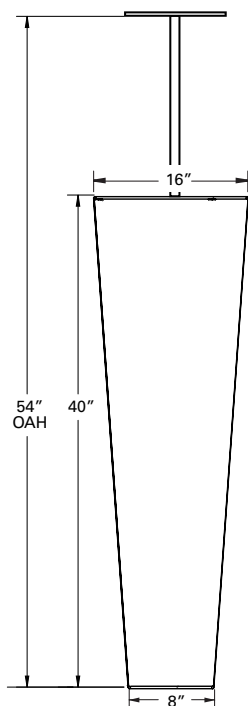

### 28" Shade

Standard Length=  
40" OAH (Overall Height)

Min	Max
32" OAH	96" OAH

### 40" Shade

Standard Length=  
54" OAH (Overall Height)

Min	Max
44" OAH	96" OAH

ORDERING INFORMATION (SELECT FIXTURE AND FABRIC KIT TO COMPLETE SPECIFICATION)

Shade Number: 148-28-SHD-SIW

Series	Size	Shade	Material	
148 = Tall Conical Shade	28 = 28" 40 = 40"	SHD = Shade	<b>Fabric:</b> SIW = Silk White SIY = Silk Ivory SWH = Shantung White SEG = Shantung Eggshell SBG = Shantung Beige LAT = Linen Alabaster VLW = Verona Linen White LOLA = Lola Sand GBB = Glynn Brussels Beige	<b>Vinyl Coated Fabric:</b> ABR = Alabaster Vinyl NFX = Natural Flax GHY = Golden Honey

DIMENSIONS

148-28-P1S  
(Single Stem)

148-40-P1S  
(Single Stem)