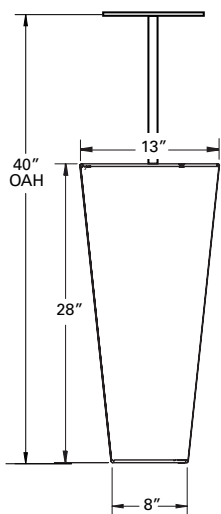

### Diameter: 40"

- Delivered Lumens (@3500K): 2844
- Wattage: 30W
- CRI: 83+
- CCT: 2700K, 3000K, 3500K, 4000K
- Rated Life of Lamp (hrs): 50,000
- Dimming: 0-10V

## ORDERING INFORMATION (SELECT FIXTURE AND FABRIC KIT TO COMPLETE SPECIFICATION)

Fixture Number: 148-28-P1S-L3/827-MW-TC-40

Series <sup>1</sup>	Shade Size	Mounting Type	Lamp	LED Voltage	Finish	Options <sup>2</sup>	Overall Height (OAH)
148 = Tall Conical Pendant <sup>1</sup>	28 = 28"	P1S = Single Stem P1SAC = Single Stem with Aircraft Cable	28"	UNV (120-277)	MW = Matte White MB = Matte Black BM = Bronze Metallic DP = Dark Platinum ALP = Aluminum Paint GRM = Graphite Metallic CC = Custom Color specify	SCA = Sloped ceiling adapter 18'-45" TC = Matte White Acrylic Top Cover	32 = 32" OAH (28" shade height)
	40 = 40"		40"				44 = 44" OAH (40" shade height)
			L3/827 L3/830 L3/835 L3/840				XX = Custom length must be specified (148-28 = 32" - 96" 148-40 = 44" - 96")
			L4/827 L4/830 L4/835 L4/840				See "Dimensions" section for Overall Height per fixture length per cluster type.

ORDERING INFORMATION (SELECT FIXTURE AND FABRIC KIT TO COMPLETE SPECIFICATION)

Shade Number: 148-28-SHD-SIW

Series	Size	Shade	Material	
148 = Tall Conical Shade	28 = 28" 40 = 40"	SHD = Shade	<b>Fabric:</b> SIW = Silk White SIY = Silk Ivory SWH = Shantung White SEG = Shantung Eggshell SBG = Shantung Beige LAT = Linen Alabaster VLW = Verona Linen White LOLA = Lola Sand GBB = Glynn Brussels Beige	<b>Vinyl Coated Fabric:</b> ABR = Alabaster Vinyl NFX = Natural Flax GHY = Golden Honey

DIMENSIONS

148-28-P1S  
(Single Stem)

148-40-P1S  
(Single Stem)