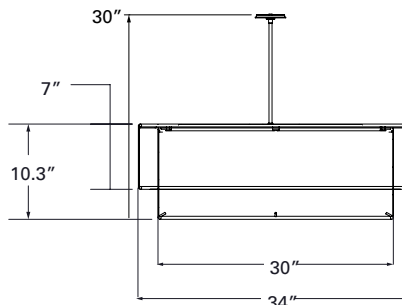

Diameter: 36"

- Delivered Lumens (@3500K): 6894
- Wattage: 79W
- CRI: 83+
- CCT: 2700K, 3000K, 3500K, 4000K

Light ARchitect™

ORDERING INFORMATION (Select FIXTURE NUMBER and SHADE NUMBER to complete specification)

Fixture Number: 143-24-P1S-L5/827-UNV-ALP-24

Series ¹	Size	Mounting Type	LED Lamp		LED Voltage	Finish (Canopy, Stem, Finial)	Options ²	Overall Height (OAH)
143 = Drum Pendant	24 = 24" 30 = 30" 36 = 36"	P1S = Single Stem P1SAC = Single Stem with Aircraft Cable	24" L5/827 L5/830 L5/835 L5/840	36" L9/827 L9/830 L9/835 L9/840	UNV (120-277)	MW = Matte White MB = Matte Black BM = Bronze Metallic DP = Dark Platinum ALP = Aluminum Paint GRM = Graphite Metallic CC = Custom Color specify	SCAXX = Sloped ceiling adapter TC = White acrylic top	24 = 24" OAH 28 = 28" OAH 34 = 34" OAH XX* = custom length must be specified (143-24=12"- 96") (143-28=14"- 96") (143-34=16"- 96")

*Shade in Shade option for Fabric selections only.

ORDERING INFORMATION (Select FIXTURE NUMBER and SHADE NUMBER to complete specification)

Shade Number: 143-24-SHD-SIW-SIS-EDT

Series	Size	SHD	Finish		Outer Shade Material
143 = Drum Shade	24 = 24" 30 = 30" 36 = 36"	SHD = Shade Fabric	Fabric: VLW = Verona Linen White SIW = Silk White SIY = Silk Ivory SWH = Shantung White SEG = Shantung Eggshell SBG = Shantung Beige	GBB = Glynn Brussels Beige LOLA = Lola Sand NGS = Silk Glow LCK = Linen Chopstick LAT = Linen Alabaster	Vinyl: ABR = Alabaster Vinyl NFX = Natural Flax GHY = Golden Honey SIS-EDT = Top Square-in Shade, Earth Dust SIS-WMT = Top Square-in Shade, White Mist

DIMENSIONS

143-24-P1S
(SINGLE STEM)

143-30-P1S
(SINGLE STEM)

143-36-P1S
(SINGLE STEM)

OPTIONS

TOP COVER (TC)

SLOPED CEILING ADAPTOR (SCA)