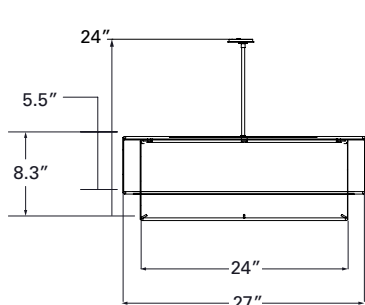

ORDERING INFORMATION (Select FIXTURE NUMBER and SHADE NUMBER to complete specification)

Shade Number: 143-24-SHD-SIW-SIS-EDT

Series	Size	SHD	Finish		Outer Shade Material
143 = Drum Shade	24 = 24" 30 = 30" 36 = 36"	SHD = Shade Fabric	Fabric: VLW = Verona Linen White SIW = Silk White SIY = Silk Ivory SWH = Shantung White SEG = Shantung Eggshell SBG = Shantung Beige	GBB = Glynn Brussels Beige LOLA = Lola Sand NGS = Silk Glow LCK = Linen Chopstick LAT = Linen Alabaster	Vinyl: ABR = Alabaster Vinyl NFX = Natural Flax GHY = Golden Honey SIS-EDT = Top Square-in Shade, Earth Dust SIS-WMT = Top Square-in Shade, White Mist

DIMENSIONS

143-24-P1S
(SINGLE STEM)