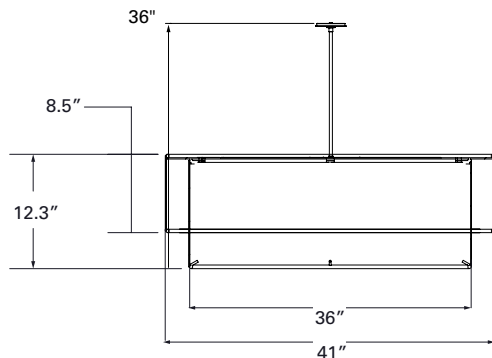

Diameter: 36"

- Delivered Lumens (@3500K): 6894
- Wattage: 79W
- CRI: 83+
- CCT: 2700K, 3000K, 3500K, 4000K

Light ARchitect™

ORDERING INFORMATION (Select FIXTURE NUMBER and SHADE NUMBER to complete specification)

Fixture Number: 143-24-P1S-L5/827-UNV-ALP-24

Series ¹	Size	Mounting Type	LED Lamp		LED Voltage	Finish (Canopy, Stem, Finial)	Options ²	Overall Height (OAH)
143 = Drum Pendant	24 = 24" 30 = 30" 36 = 36"	P1S = Single Stem P1SAC = Single Stem with Aircraft Cable	24" L5/827 L5/830 L5/835 L5/840	36" L9/827 L9/830 L9/835 L9/840	UNV (120-277)	MW = Matte White MB = Matte Black BM = Bronze Metallic DP = Dark Platinum ALP = Aluminum Paint GRM = Graphite Metallic CC = Custom Color specify	SCAXX = Sloped ceiling adapter TC = White acrylic top	24 = 24" OAH 28 = 28" OAH 34 = 34" OAH XX* = custom length must be specified (143-24=12"- 96") (143-28=14"- 96") (143-34=16"- 96")

*Shade in Shade option for Fabric selections only.

ORDERING INFORMATION (Select FIXTURE NUMBER and SHADE NUMBER to complete specification)

Shade Number: 143-24-SHD-SIW-SIS-EDT

Series	Size	SHD	Finish		Outer Shade Material
143 = Drum Shade	24 = 24" 30 = 30" 36 = 36"	SHD = Shade Fabric	Fabric: VLW = Verona Linen White SIW = Silk White SIY = Silk Ivory SWH = Shantung White SEG = Shantung Eggshell SBG = Shantung Beige	GBB = Glynn Brussels Beige LOLA = Lola Sand NGS = Silk Glow LCK = Linen Chopstick LAT = Linen Alabaster	Vinyl: ABR = Alabaster Vinyl NFX = Natural Flax GHY = Golden Honey SIS-EDT = Top Square-in Shade, Earth Dust SIS-WMT = Top Square-in Shade, White Mist

DIMENSIONS

143-24-P1S
(SINGLE STEM)

143-30-P1S
(SINGLE STEM)

143-36-P1S
(SINGLE STEM)

OPTIONS

TOP COVER (TC)

SLOPED CEILING ADAPTOR (SCA)