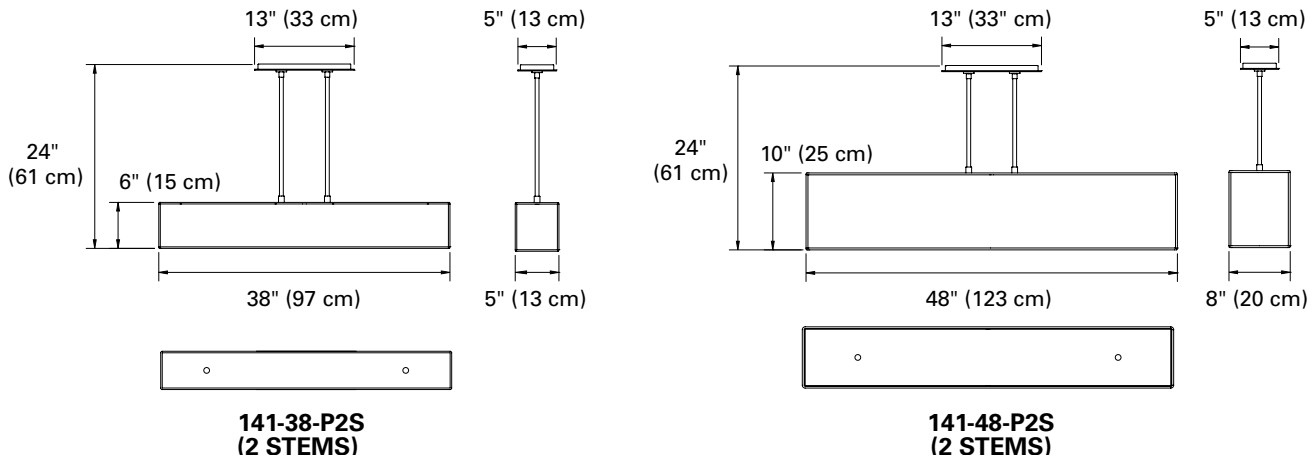

13"x5" rectilinear canopy plate. Two stems are 1/2" aluminum tubing with threaded rod. Slope adapter option available (SCA-XX 8°- 45°, but slope dimension must be provided).

38" Shade

Standard length = 24" OAH (Overall Height)

Rectilinear Surface Area: 48" x 8" x 10"

- Delivered Lumens (@3500K): 7903
- Wattage: 89W
- CRI: 83+
- CCT: 2700K, 3000K, 3500K, 4000K

Light ARchitect™

ORDERING INFORMATION (Select FIXTURE NUMBER and SHADE NUMBER to complete specification)

Fixture Number: 141-38-P2S-L7/835-UNV-MW-24

Series ¹	Size	Mounting Type	LED Lamp		LED Voltage	Finish	Options ²	Overall Height (OAH)
141 = Rectilinear Pendant	38 = 38" 48 = 48"	P2S = Double Stem	38" L7/827 L7/830 L7/835 L7/840	48" L9/827 L9/830 L9/835 L9/840	UNV (120-277)	MW = Matte White MB = Matte Black BM = Bronze Metallic DP = Dark Platinum ALP = Aluminum Paint GRM = Graphite Metallic CC = Custom Color specify	SCAXX = Sloped ceiling adapter 8°-45° TC = White Acrylic Top Cover	24 = 24" OAH XX" = custom length must be specified (141-38=10" - 96" (141-48=14" - 96")

OPTIONS

141-P - SLOPED CEILING ADAPTOR (SCA)

141-P - SCA SIDE VIEW

141-P - TOP COVER (TC)

DIMENSIONS

141-38-P2S (2 STEMS)

141-48-P2S (2 STEMS)