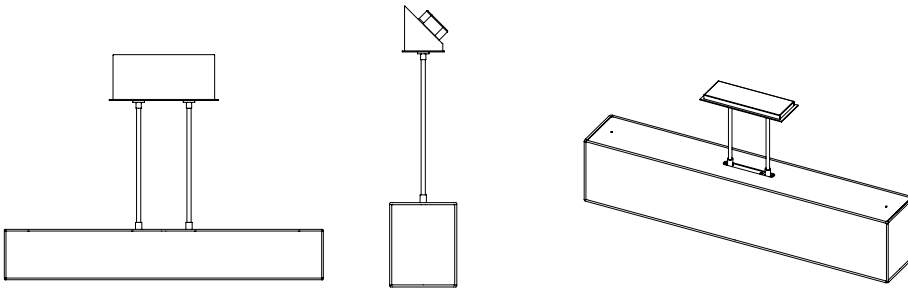

OPTIONS

141-P - SLOPED CEILING ADAPTOR (SCA)

141-P - SCA SIDE VIEW

141-P - TOP COVER (TC)