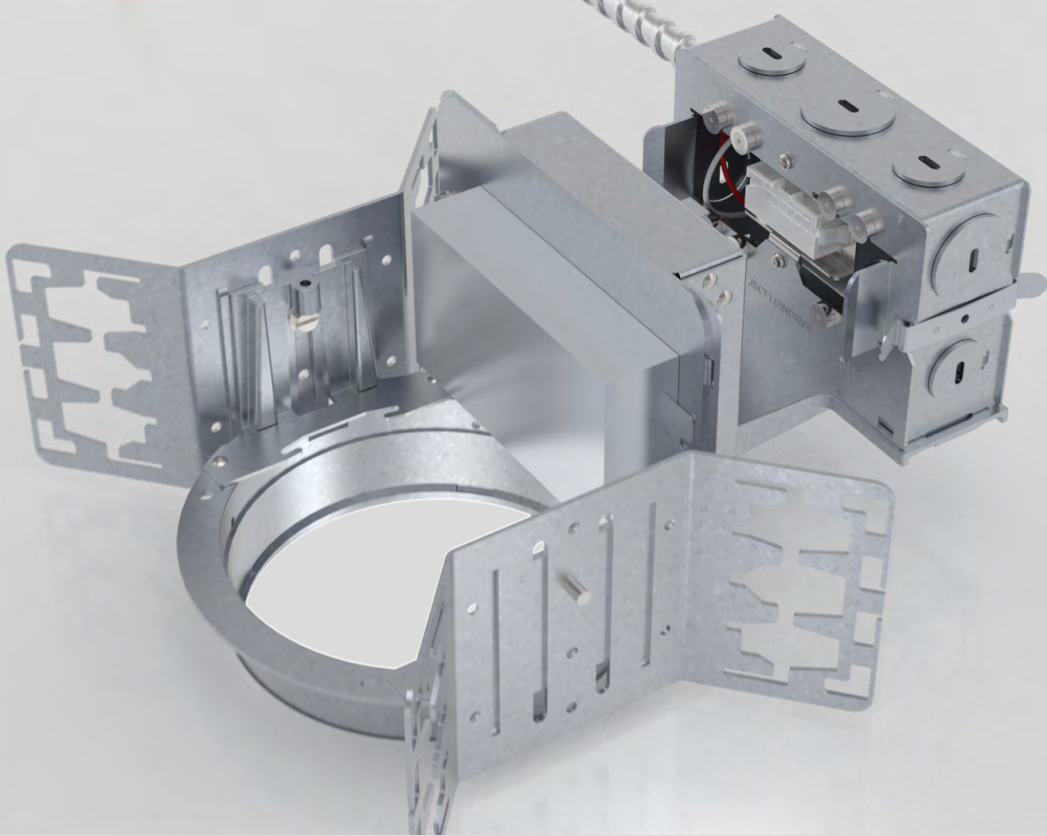

Precision Optics

Precisely engineered for use with LED technology, the highly transmissive transitional lens diffuses undesirable source brightness and evenly distributes light across the entire lens.

Visual Comfort

Lower reflectors are designed to provide aesthetically pleasing performance with equal cut-off to lens and lens image, and are available in all of Portfolio's standard finishes.

Scan or Click to Learn More.

Plug-in Driver

Plug in driver with magnetic snap in attachment method eases replacement in hard ceilings.

Scan or Click to Learn More.

Rotatable Lens Wall Wash

Rotatable lens allows for precise illumination on vertical surfaces.