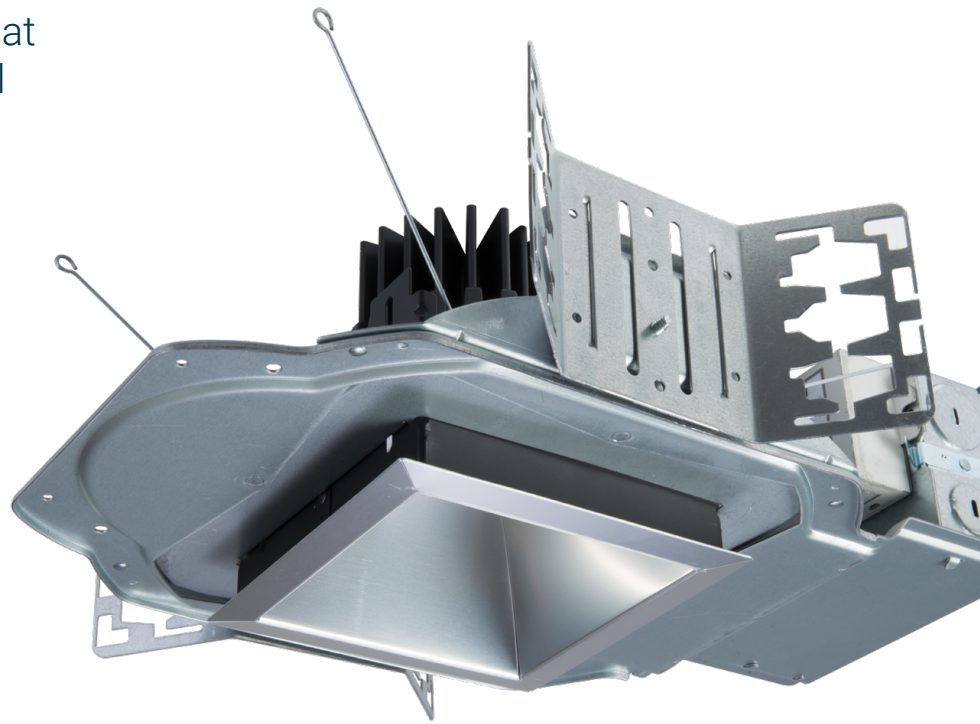

Precision design with a two-stage reflector system producing a smooth distribution with excellent glare control and low aperture brightness. The recessed downlights are available in multiple lumen packages, color temperatures and a variety of finishes. Standard 0-10V driver dims to 1% and a multitude of optional drivers are available. Creating the perfect atmosphere is easy with these low glare downlights that offer a variety of color control and connected options.

enabling complete application design with a comprehensive line of products that provide the highest quality of light to maximize comfort in commercial spaces.

LD4

Standard height new construction

LDS4

Shallow new construction

LDRT4

Install from below/retrofit

LDSQ4

Standard height new construction

LDSSQ4

Shallow new construction

4-inch

round & square

Plug-in Driver

Plug in driver with magnetic snap in attachment method eases replacement in hard ceilings.

Scan or Click to Learn More.

Rotatable Lens Wall Wash

Rotatable lens allows for precise illumination on vertical surfaces.