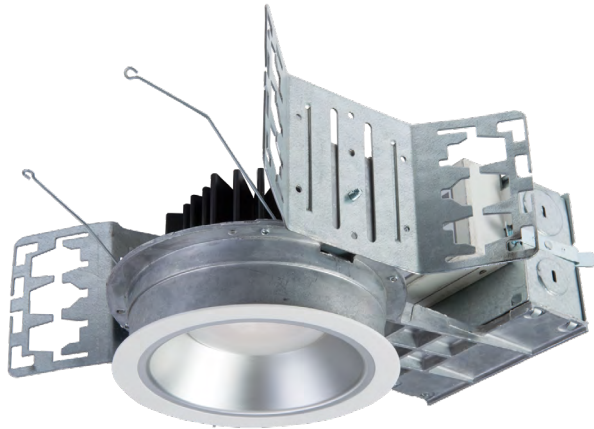

LDS4

Shallow new construction