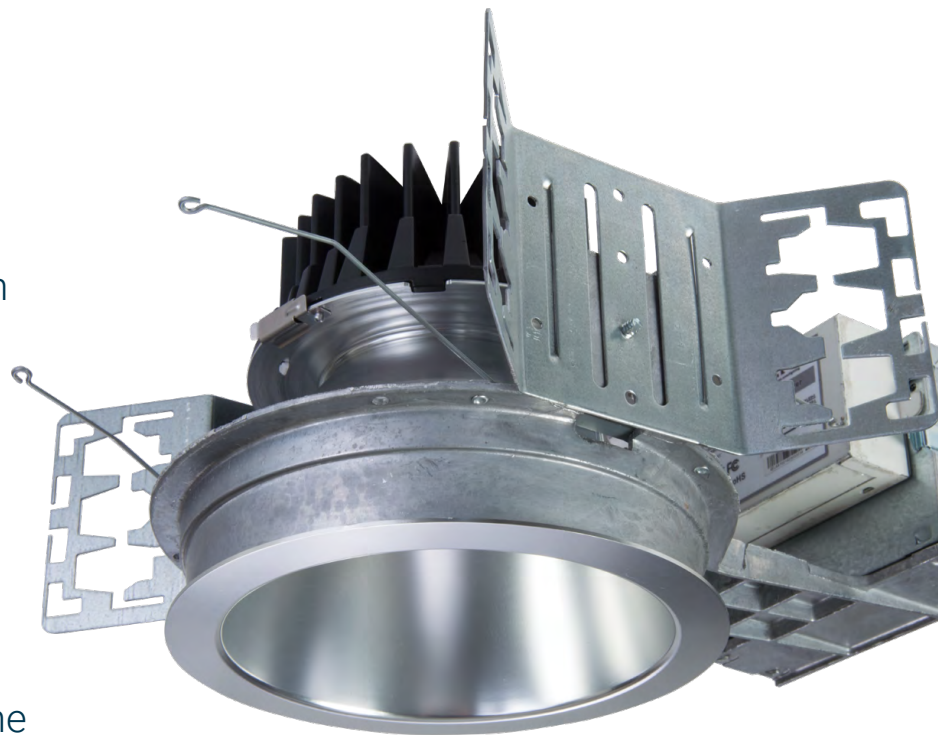

Precision design with a two-stage reflector system producing a smooth distribution with excellent glare control and low aperture brightness. The recessed downlights are available in multiple lumen packages, color temperatures and a variety of finishes. Standard 0-10V driver dims to 1% and a multitude of optional drivers are available. Creating the perfect atmosphere is easy with these low glare downlights that offer a variety of color control and connected options.

LDRT4

Install from below/retrofit

LDSQ4

Standard height new construction

LDSSQ4

Shallow new construction

4-inch

round & square