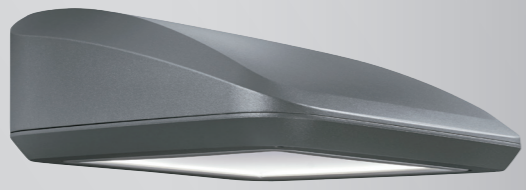

Enjoy comfort in any style

GARDCO
by @ignify

PureForm

LED wall sconce
PWS

GARDCO
by @ignify

SoftView

LED parking garage
SVPG