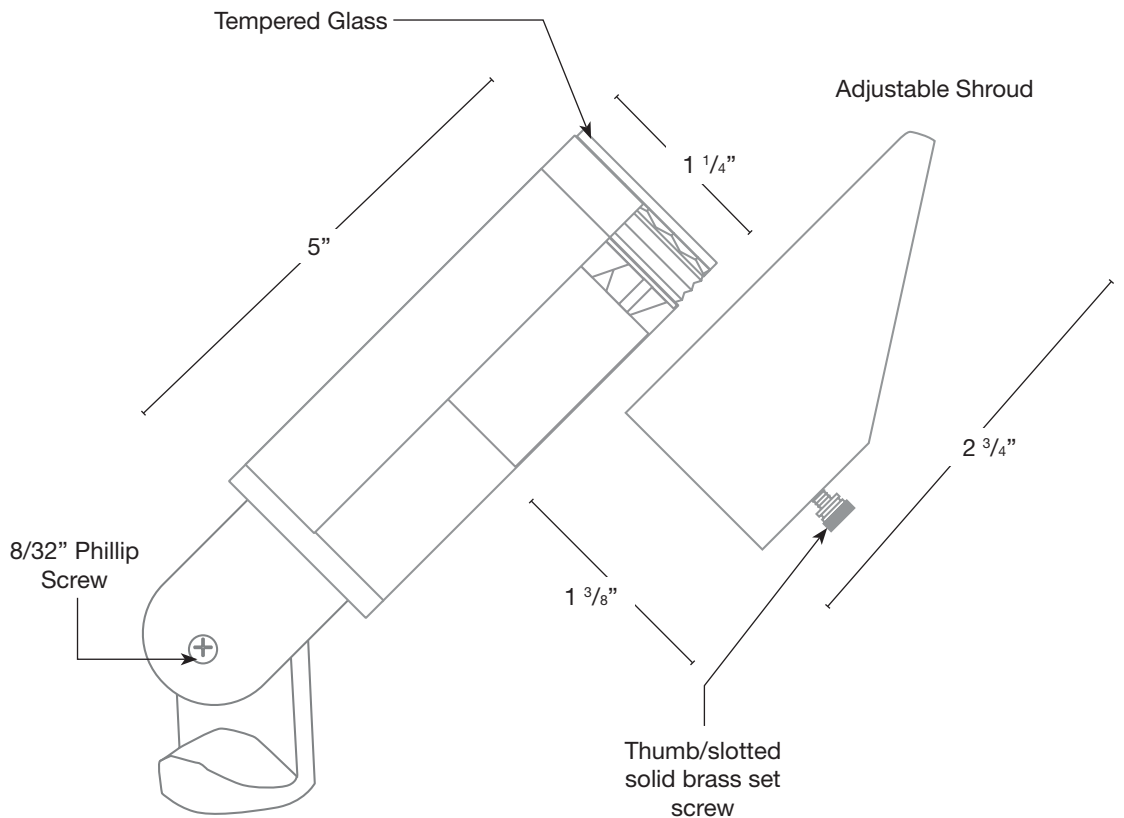

MODEL: **PINNER**
 MATERIAL: **Solid Brass**
 FINISH SHOWN: **Matte Bronze**
 ELECTRICAL: **12v**
 WATTAGE: **2W**
 ENGINE: **FB-2WP**
 LUMENS: **175**
 MOUNTING: **1/2" NPT. Dual Fin Spike Included**

Custom options are available

ELECTRICAL

- 12V
- 120V

OPTICS

- SPOT 19d
- FLOOD 38d
- WIDE FLOOD 54d
- WIDE ANGLE FLOOD 120d

Wet Listed

Ordering Example	Customer Approval	Date
PINNER-MBR-2W-27K-12V		