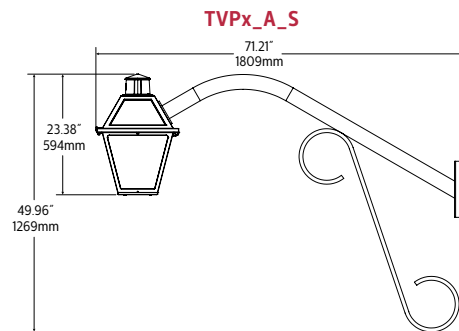

Sensor ready options

Prior to ordering, consult specification sheets on lightingproducts.signify.com for the most current information, notes, and exclusions.