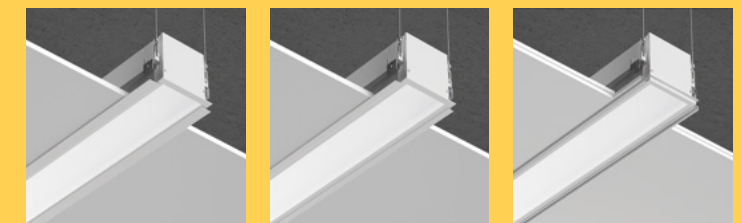

Neo-Ray Define Gen 2
LED linear recessed luminaire

Redefine your Line

Introducing the Define Gen 2

The Define series by Neo-Ray characterizes the ultimate in minimalist simplicity by providing clean, uniform lines of illumination in virtually any architectural environment. The Define series delivers outstanding efficacy in a variety of profile widths and mounting types.

Custom Lumen Packages

Define has been optimized for what you need most when specifying a luminaire – specific lumen outputs are customizable to match your specification as standard product.

Drop

Flush

Perimeter flush

Seamless Architectural Ceiling Interfaces

The Neo-Ray Define has been engineered to seamlessly integrate into any architectural ceiling system with ease.

15/16-T-Grid

9/16-T-Grid

9/16 Slotted Tee

9/16 Tegular