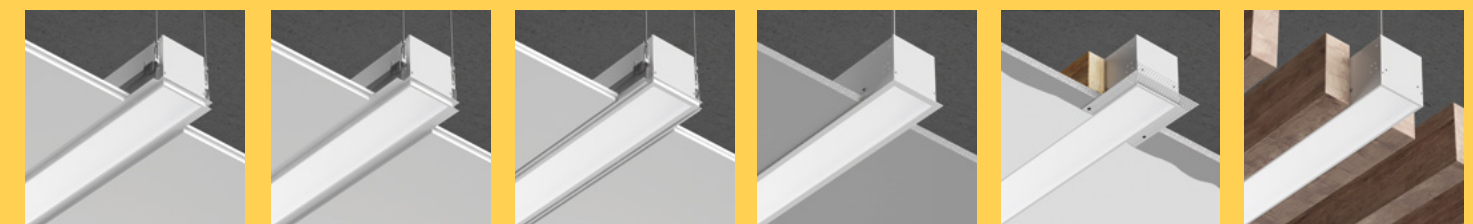

Neo-Ray Define Gen 2
LED linear recessed luminaire

Redefine your Line

Introducing the Define Gen 2

The Define series by Neo-Ray characterizes the ultimate in minimalist simplicity by providing clean, uniform lines of illumination in virtually any architectural environment. The Define series delivers outstanding efficacy in a variety of profile widths and mounting types.

Custom Lumen Packages

Define has been optimized for what you need most when specifying a luminaire – specific lumen outputs are customizable to match your specification as standard product.

Drop

Flush

Perimeter flush

Seamless Architectural Ceiling Interfaces

The Neo-Ray Define has been engineered to seamlessly integrate into any architectural ceiling system with ease.

15/16-T-Grid

9/16-T-Grid

9/16 Slotted Tee

9/16 Tegular