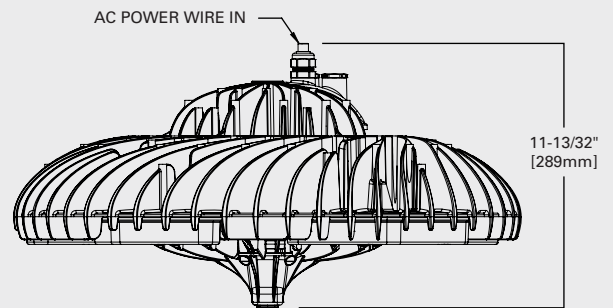

Options

- Two standard lumen packages - 60K and 85K lumens to replace 1000W and 1500W HID with over 65% energy savings
- Controls options include standard fixed output or optional 0-10V dimming
- Universal mounting allows for suspended, pipe or hook mount. Optional surface mount bracket available.