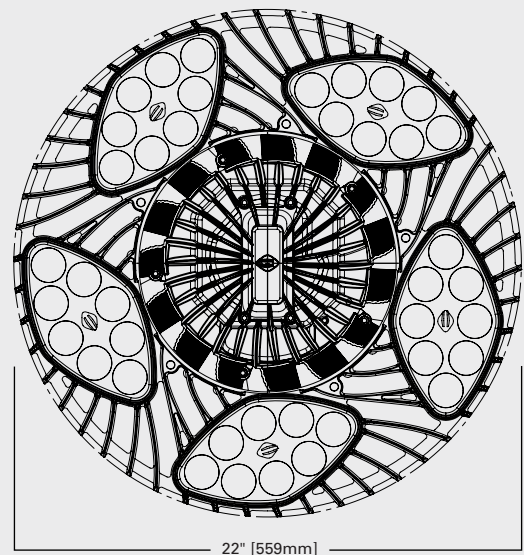

Options

- Two standard lumen packages - 60K and 85K lumens to replace 1000W and 1500W HID with over 65% energy savings
- Controls options include standard fixed output or optional 0-10V dimming
- Universal mounting allows for suspended, pipe or hook mount. Optional surface mount bracket available.