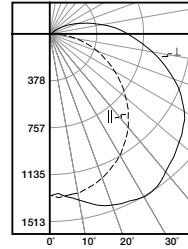

## Photometric Data

[View IES files](#)

**4VT3-LD5-6-G-UNV-L840-CD1-U**  
 Electronic Driver  
 Linear LED 4000K  
 Spacing criterion: (||) 1.24 x mounting height,  
 (⊥) 1.26 x mounting height  
 Lumens: 6033  
 Input Watts: 51.1W  
 Efficacy: 118.1 lm/W  
 Test Report:  
 4VT3-LD5-6-G-UNV-L840-CD1-U.IES