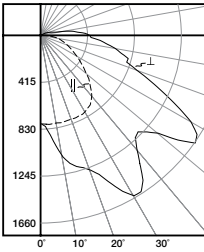

4VT3-LD5-6-P-UNV-L840-CD1-U
Electronic Driver
Linear LED 4000K
Spacing criterion: (||) 1.45 x mounting height,
(⊥) 2.17 x mounting height
Lumens: 6050
Input Watts: 49.3W
Efficacy: 122.7 lm/W
Test Report:
4VT3-LD5-6-P-UNV-L840-CD1-U.IES