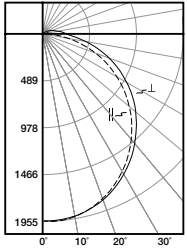

Photometric Data

[View IES files](#)

4VT3-LD5-6-G-UNV-L840-CD1-U
Electronic Driver
Linear LED 4000K
Spacing criterion: (||) 1.24 x mounting height,
(⊥) 1.26 x mounting height
Lumens: 6033
Input Watts: 51.1W
Efficacy: 118.1 lm/W
Test Report:
4VT3-LD5-6-G-UNV-L840-CD1-U.IES