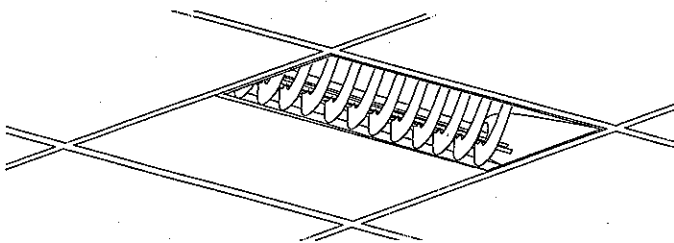

4

HORIZON RECESSED WALL WASH SERIES APPEARANCE

- Small, discreet aperture.
- Modern, attractive styling.
- High quality materials:
  - Low iridescent, low grain specular (standard) and semi-specular (option) anodized aluminum reflectors.
  - High reflectance white polyester powdercoat painted-after-fabrication housing finish.
- All components are recessed above the ceiling for a clean appearance
- Lamp and all hardware is completely shielded from view at all viewing angles.

5

HORIZON RECESSED WALL WASH SERIES DIVERSITY

- 2' and 4' Housing Lengths.
- Biax, T8, T5 or T5HO lamps in both housings.
- T8, T5 and T5HO lamps are available in 1 or 2-lamps by cross-section.
- Two high-performance, aesthetically pleasing optical accessories available.
  - Thin White Baffle: Provides additional lateral lamp shielding for unique occupant position applications like corridors.
  - Clear Acrylic Lens: Ideal for food service applications.
- Compatible with today's popular ceiling systems.
- Flanged ceiling compatibility available via Metalux Drywall Frame kit (sold separately).

T5 & T5/HO

Thin White Baffle Accessory