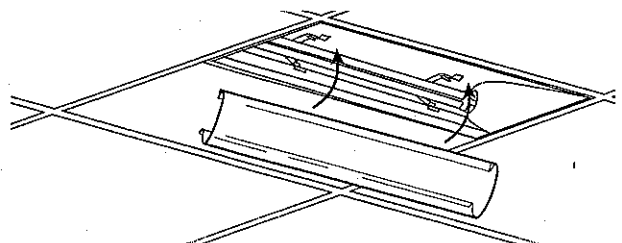

Clear Acrylic Lens Accessory