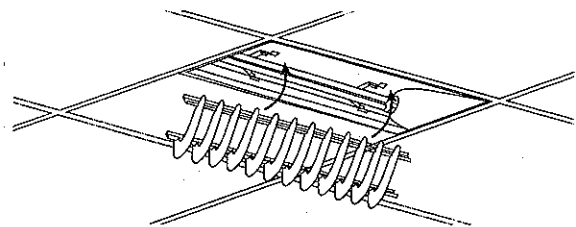

HORIZON RECESSED WALL WASH SERIES PERFORMANCE

6

- The most uniform wall washer of its kind available!
- More efficient than the competition. The most efficient luminaire of its kind in the industry!
- Computer-designed optic eliminates direct and reflected lamp glare from all normal viewer positions.
- Available in Biax, T8 and cutting edge T5 and T5HO lamps.
- Suitable for stand-alone or row mounting in all models (including T8) without risk of row buildup.
- High reflectance painted-after-fabrication housing finish for optimum durability, whiteness and efficiency.
- Low iridescent, low grain specular (standard) and semi-specular (option) anodized aluminum reflectors.
- Precision lamp alignment and positioning for optimum wall wash uniformity
- Energy-efficient electronic ballasts.
- High precision, computer controlled component forming for outstanding optical control and craftsmanship.

HORIZON RECESSED WALL WASH SERIES CONVENIENCE

7

- Easy, dependable installation.
- Easy ballast access from either below the ceiling or from above via ballast access/mounting plate.
- Easy lamp access for re-lamping and cleaning.
- Multiple wiring knockouts and large electrical access plate.
- Adjustable grid-lock brackets factory-installed. Easy adjustment with marked positions to accommodate various ceiling systems.
- Convenient, easy to install optional optical accessories.
 - All hardware included.
 - Easy, tool-less installation (safety screws provided for use by contractor's discretion).
 - Universal clip-on mounting system is compatible with all accessories and all standard housings.
 - Safety tethers provided.
- Wall wash luminaire orientation is not always intuitive to the contractor. Horizon has a convenient embossment arrow reading "To Wall" on the side of the housing to instruct the contractor to direct the RWW's wall wash optic