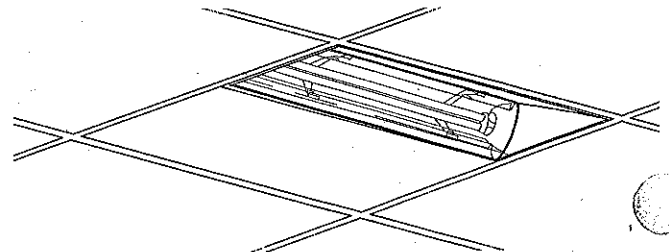

T5 & T5/HO

Clear Acrylic Lens Accessory