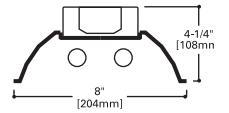

SSL SYM Reflector

WHITE	SPECULAR	PERF
SSL-SYM-2-1	SSL-SYM-SS-2-1	N/A
SSL-SYM-2-2	SSL-SYM-SS-2-2	N/A
SSL-SYM-3-1	SSL-SYM-SS-3-1	N/A
SSL-SYM-3-2	SSL-SYM-SS-3-2	N/A
SSL-SYM-4-1	SSL-SYM-SS-4-1	N/A
SSL-SYM-4-2	SSL-SYM-SS-4-2	N/A
SSL-SYM-6T-1	SSL-SYM-SS-6T-1	N/A
SSL-SYM-6T-2	SSL-SYM-SS-6T-2	N/A
SSL-SYM-8T-1	SSL-SYM-SS-8T-1	N/A
SSL-SYM-8T-2	SSL-SYM-SS-8T-2	N/A
SSL-SYM-8-1	SSL-SYM-SS-8-1	N/A
SSL-SYM-8-2	SSL-SYM-SS-8-2	N/A