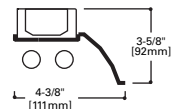

SNL ASY Reflector

WHITE	SPECULAR	PERF
SNL-ASY-2-1	SNL-ASY-SS-2-1	N/A
SNL-ASY-2-2	SNL-ASY-SS-2-2	N/A
SNL-ASY-3-1	SNL-ASY-SS-3-1	N/A
SNL-ASY-3-2	SNL-ASY-SS-3-2	N/A
SNL-ASY-4-1	SNL-ASY-SS-4-1	N/A
SNL-ASY-4-2	SNL-ASY-SS-4-2	N/A
SNL-ASY-6T-1	SNL-ASY-SS-6T-1	N/A
SNL-ASY-6T-2	SNL-ASY-SS-6T-2	N/A
SNL-ASY-8T-1	SNL-ASY-SS-8T-1	N/A
SNL-ASY-8T-2	SNL-ASY-SS-8T-2	N/A