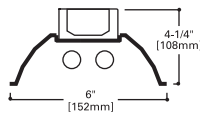

SNL SYM Reflector

WHITE	SPECULAR	PERF
SNL-SYM-2-1	SNL-SYM-SS-2-1	N/A
SNL-SYM-2-2	SNL-SYM-SS-2-2	N/A
SNL-SYM-3-1	SNL-SYM-SS-3-1	N/A
SNL-SYM-3-2	SNL-SYM-SS-3-2	N/A
SNL-SYM-4-1	SNL-SYM-SS-4-1	N/A
SNL-SYM-4-2	SNL-SYM-SS-4-2	N/A
SNL-SYM-6-1	SNL-SYM-SS-6-1	N/A
SNL-SYM-6T-2	SNL-SYM-SS-6T-2	N/A
SNL-SYM-8-1	SNL-SYM-SS-8-1	N/A
SNL-SYM-8T-2	SNL-SYM-SS-8T-2	N/A