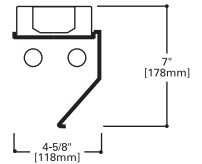

COOPER LIGHTING SOLUTIONS - METALUX®

STRIP REFLECTOR ACCESSORIES

ACCESSORY REFLECTOR NOMENCLATURE ⁽²⁾

SNL	ASY	SS	4
Strip Series SNL=Narrow Staggered SSL=Standard Staggered	Reflector Style ASY=Asymmetric SYM=Symmetric REV=Reverse Asymmetric	Finish Blank=White SS=Specular RP=Round Perf	Length 18=18 Inch 2=2 Foot 3=3 Foot 4=4 Foot 5=5 Foot 6=6 Foot 6T=6 Foot 8=8 Foot⁽¹⁾ 8T=8 Foot⁽¹⁾

No. of lamps
1=1 Lamp
2=2 Lamp
4=3 or 4 Lamp

NOTES: ⁽¹⁾ Will ship as (2) 4 ft. reflectors.
⁽²⁾ Accessories sold separately will be separately analyzed under domestic preference requirements. Consult factory for further information.
Specifications & dimensions subject to change without notice. Consult your Cooper Lighting Solutions Representative for availability and ordering information.