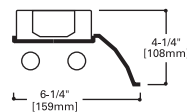

SSL ASY Reflector

WHITE	SPECULAR	PERF
SSL-ASY-2-1	SSL-ASY-SS-2-1	N/A
SSL-ASY-2-2	SSL-ASY-SS-2-2	N/A
SSL-ASY-3-1	SSL-ASY-SS-3-1	N/A
SSL-ASY-3-2	SSL-ASY-SS-3-2	N/A
SSL-ASY-4-1	SSL-ASY-SS-4-1	N/A
SSL-ASY-4-2	SSL-ASY-SS-4-2	N/A
SSL-ASY-6T-1	SSL-ASY-SS-6T-1	N/A
SSL-ASY-6T-2	SSL-ASY-SS-6T-2	N/A
SSL-ASY-8T-1	SSL-ASY-SS-8T-1	N/A
SSL-ASY-8T-2	SSL-ASY-SS-8T-2	N/A
SSL-ASY-8-1	SSL-ASY-SS-8-1	N/A
SSL-ASY-8-2	SSL-ASY-SS-8-2	N/A