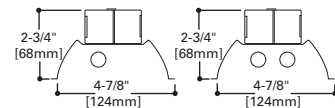

SML REV/ASY Reflector

WHITE	SPECULAR	PERF
SML-REV-3-1	SML-REV-SS-3-1	SML-REV-RP-3-1
SML-REV-3-2	SML-REV-SS-3-2	SML-REV-RP-3-2
SML-REV-4-1	SML-REV-SS-4-1	SML-REV-RP-4-1
SML-REV-4-2	SML-REV-SS-4-2	SML-REV-RP-4-2
SML-REV-5-1	SML-REV-SS-5-1	SML-REV-RP-5-1
SML-REV-5-2	SML-REV-SS-5-2	SML-REV-RP-5-2

SMW ASY Reflector

WHITE	SPECULAR	PERF
SMW-ASY-2-4	SMW-ASY-SS-2-4	SMW-ASY-RP-2-4
SMW-ASY-3-4	SMW-ASY-SS-3-4	SMW-ASY-RP-3-4
SMW-ASY-4-4	SMW-ASY-SS-4-4	SMW-ASY-RP-4-4
SMW-ASY-5-4	SMW-ASY-SS-5-4	SMW-ASY-RP-5-4
SMW-ASY-6T-4	SMW-ASY-SS-6T-4	SMW-ASY-RP-6T-4
SMW-ASY-8T-4	SMW-ASY-SS-8T-4	SMW-ASY-RP-8T-4

SML SYM Reflector

WHITE	SPECULAR	PERF
SML-SYM-3-1	SML-SYM-SS-3-1	SML-SYM-RP-3-1
SML-SYM-3-2	SML-SYM-SS-3-2	SML-SYM-RP-3-2
SML-SYM-4-1	SML-SYM-SS-4-1	SML-SYM-RP-4-1
SML-SYM-4-2	SML-SYM-SS-4-2	SML-SYM-RP-4-2
SML-SYM-5-1	SML-SYM-SS-5-1	SML-SYM-RP-5-1
SML-SYM-5-2	SML-SYM-SS-5-2	SML-SYM-RP-5-2

SMW SYM Reflector

WHITE	SPECULAR	PERF
SMW-SYM-2-4	SMW-SYM-SS-2-4	SMW-SYM-RP-2-4
SMW-SYM-3-4	SMW-SYM-SS-3-4	SMW-SYM-RP-3-4
SMW-SYM-4-4	SMW-SYM-SS-4-4	SMW-SYM-RP-4-4
SMW-SYM-5-4	SMW-SYM-SS-5-4	SMW-SYM-RP-5-4
SMW-SYM-6T-4	SMW-SYM-SS-6T-4	SMW-SYM-RP-6T-4
SMW-SYM-8T-4	SMW-SYM-SS-8T-4	SMW-SYM-RP-8T-4