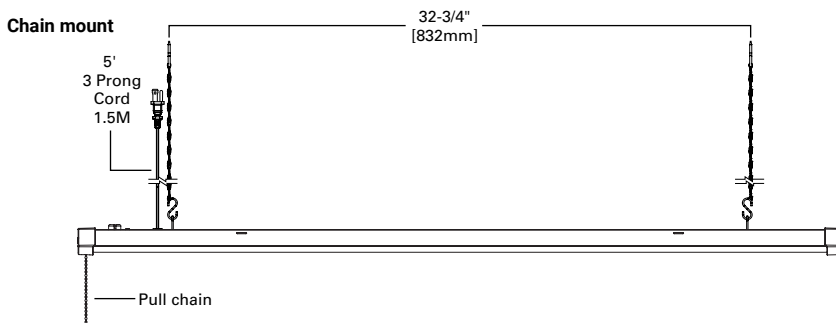

Order Information

Catalog Number	Product Description	UPC	Unit Carton (L x W x H)
4SHP3240R	Shoplight LED 44" 3200lm 4000K, 120V	080083785599	43.3 x 4.3 x 2.8
4SHP4540R	Shoplight LED 44" 4500lm 4000K, 120V	080083785605	43.3 x 4.3 x 2.8

Product Specifications

Construction

- Metal housing with high impact plastic end caps for finished design
- The frost polycarbonate white lens creates uniform illumination
- Suitable for suspended mount applications using 36 inch hang chain and two "S" hooks or direct hook with chain using built in hooks
- For surface mount, use included snap on brackets

Electrical

- Long-life fully integrated LED system and low wattage
- 120V electronic driver delivers optimal performance
- 80 CRI and bright white 4000K color temp creates excellent rendering for task oriented applications
- The SHP series comes in 3200 and 4500 lumen packages
- Easy on/off pull chain operation is standard

Compliance and Reliability

- cULus listed for dry locations
- Five-year comprehensive warranty
- TM21 projected lumen maintenance is L70 > 50,000 hours. FCC Class B and Energy Star Certified

Dimensional and Mounting Details

Photometric Data

[View IES files](#)

4SHP3240R

Linear LED 4000K
Spacing criterion:
(||) 1.2 x mounting height,
(⊥) 1.26 x mounting height
Lumens: 3460
Input Watts: 31.6W
Efficacy: 109.5 lm/W
Test Report: P29460

4SHP4540R

Linear LED 4000K
Spacing criterion:
(||) 1.2 x mounting height,
(⊥) 1.23 x mounting height
Lumens: 4486
Input Watts: 42.9W
Efficacy: 104.6 lm/W
Test Report: P29644

Energy and Performance Data

Wattage

Model	Lumens	Wattage
4SHP3240R	3480	32
4SHP4540R	4486	43

Shipping Data

Catalog No.	Wt.
4SHP3240R	2.8 lbs.
4SHP4540R	2.8 lbs.