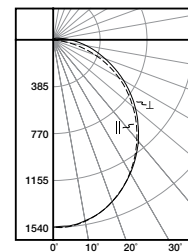

Photometric Data

[View IES files](#)

4SHP3240R

Linear LED 4000K
Spacing criterion:
(||) 1.2 x mounting height,
(⊥) 1.26 x mounting height
Lumens: 3460
Input Watts: 31.6W
Efficacy: 109.5 lm/W
Test Report: P29460