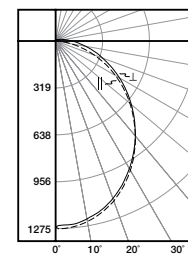

Photometric Data

[View IES files](#)

4SHP3240R

Linear LED 4000K
Spacing criterion:
(||) 1.2 x mounting height,
(⊥) 1.26 x mounting height
Lumens: 3460
Input Watts: 31.6W
Efficacy: 109.5 lm/W
Test Report: P29460