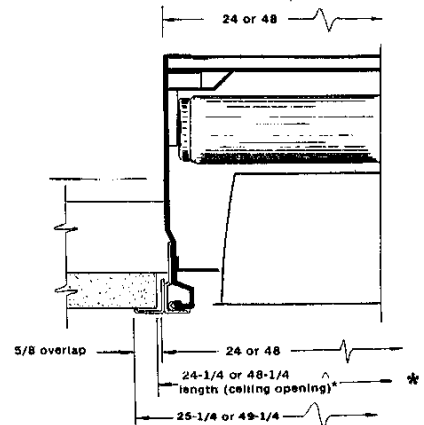

NEMA Type "F"

A recessed luminaire trimmed with horizontal flanges which conceal the edges of the ceiling opening. Adjustable swing gates for mounting. (Fixture Example: 2P3FAX-340S36H)

"FLANGE"
(Steel)

Steel Flange Fixture Trim (Converts Grid Fixtures to Flange Units)

Available in 2x2 and 2x4 sizes only.
(Paralux II & Paralux III)

* Steel Flange Trim
Baked White Enamel Finish

Catalog Numbers:

~~FGE 22 W (2x2)~~ *F3X*
~~FGE 24 W (2x4)~~ *F3X*

*Standard finish

* Dimensions are nominal. Out-of-square tolerance to be confined to overlap.

* Dimensions are nominal. Out-of-square tolerance to be confined to overlap.