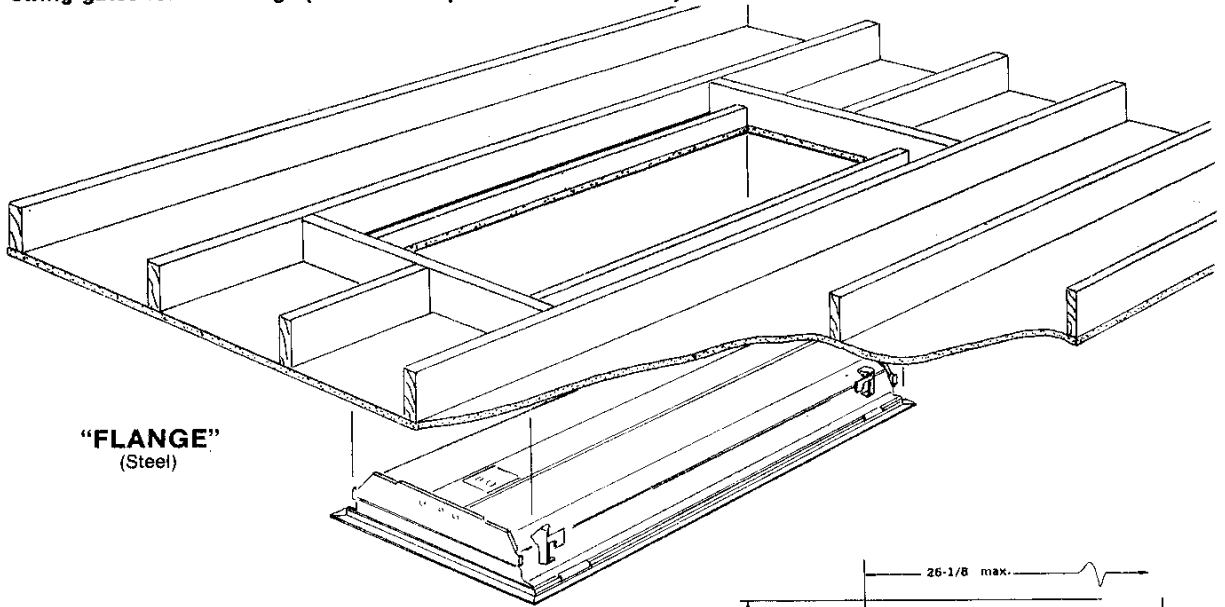

NEMA Type "F"

A recessed luminaire trimmed with horizontal flanges which conceal the edges of the ceiling opening. Adjustable swing gates for mounting. (Fixture Example: 2P3FAX-340S36H)

"FLANGE"
(Steel)

Steel Flange Fixture Trim (Converts Grid Fixtures to Flange Units)

Available in 2x2 and 2x4 sizes only.
(Paralux II & Paralux III)

* Steel Flange Trim
Baked White Enamel Finish

Catalog Numbers:

~~FGE 22 W (2x2)~~ *F3X*
~~FGE 24 W (2x4)~~ *F3X*

*Standard finish

* Dimensions are nominal. Out-of-square tolerance to be confined to overlap.

* Dimensions are nominal. Out-of-square tolerance to be confined to overlap.