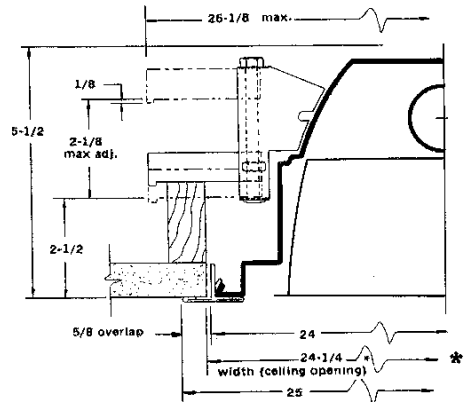

Steel Flange Fixture Trim (Converts Grid Fixtures to Flange Units)

Available in 2x2 and 2x4 sizes only.
(Paralux II & Paralux III)

* Steel Flange Trim
Baked White Enamel Finish

Catalog Numbers:

~~FGE 22 W (2x2)~~ *F3X*
~~FGE 24 W (2x4)~~ *F3X*

*Standard finish

* Dimensions are nominal. Out-of-square tolerance to be confined to overlap.

* Dimensions are nominal. Out-of-square tolerance to be confined to overlap.