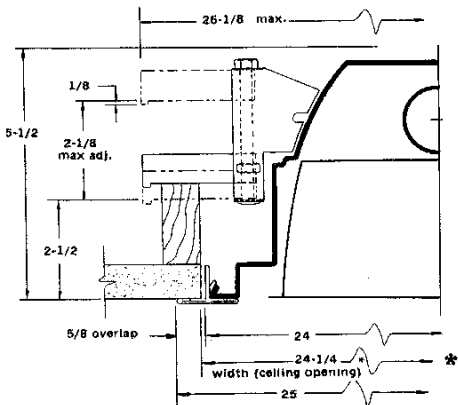

Steel Flange Fixture Trim (Converts Grid Fixtures to Flange Units)

Available in 2x2 and 2x4 sizes only.
(Paralux II & Paralux III)

* Steel Flange Trim
Baked White Enamel Finish

Catalog Numbers:

~~FGE 22 W (2x2)~~ *F3X*
~~FGE 24 W (2x4)~~ *F3X*

*Standard finish

* Dimensions are nominal. Out-of-square tolerance to be confined to overlap.

* Dimensions are nominal. Out-of-square tolerance to be confined to overlap.