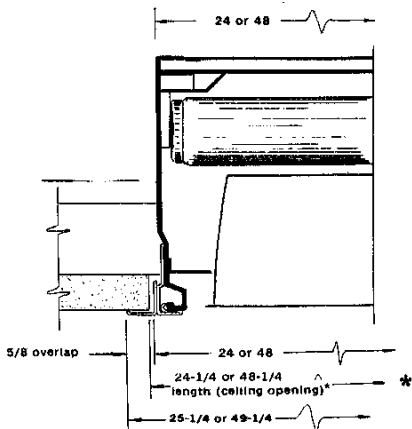

NEMA Type "F"

A recessed luminaire trimmed with horizontal flanges which conceal the edges of the ceiling opening. Adjustable swing gates for mounting. (Fixture Example: 2P3FAX-340S36H)

"FLANGE"
(Steel)

Steel Flange Fixture Trim (Converts Grid Fixtures to Flange Units)

Available in 2x2 and 2x4 sizes only.
(Paralux II & Paralux III)

* Steel Flange Trim
Baked White Enamel Finish

Catalog Numbers:

~~FGE 22 W (2x2)~~ *F3X*
~~FGE 24 W (2x4)~~ *F3X*

*Standard finish

* Dimensions are nominal. Out-of-square tolerance to be confined to overlap.

* Dimensions are nominal. Out-of-square tolerance to be confined to overlap.