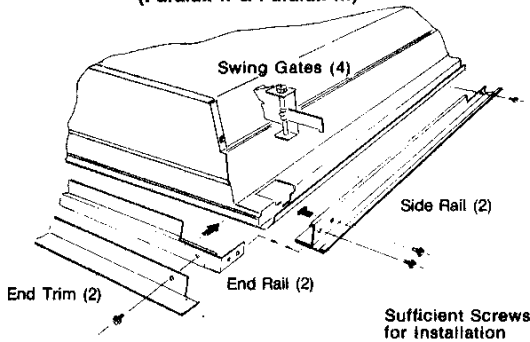

NEMA Type "F"

A recessed luminaire trimmed with horizontal flanges which conceal the edges of the ceiling opening. Adjustable swing gates for mounting. (Fixture Example: 2P3FAX-340S36H)

"FLANGE"
(Steel)

Steel Flange Fixture Trim (Converts Grid Fixtures to Flange Units)

Available in 2x2 and 2x4 sizes only.
(Paralux II & Paralux III)

* Steel Flange Trim
Baked White Enamel Finish

Catalog Numbers:

~~FGE 22 W (2x2)~~ *F3X*
~~FGE 24 W (2x4)~~ *F3X*