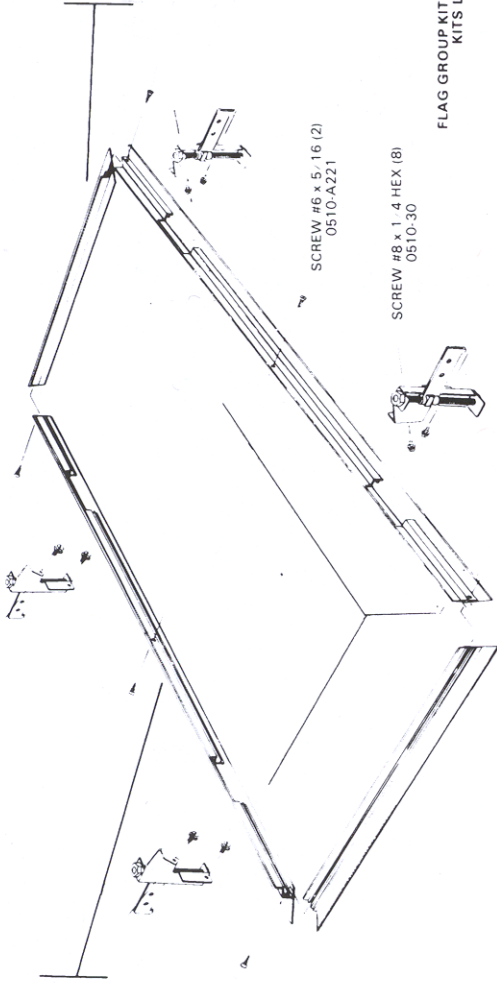

## (1x4, 2x4, 2x2, 20x48 & 4x4)

PI, PX3, GG, & GM  
**SIDE SINGLE (2)**  
 41840 4 FT ANODIZED  
 41840P 4 FT PAINTED  
 41820 2 FT ANODIZED  
 41820P 2 FT PAINTED

P3  
**SIDE SINGLE (2)**  
 41844 4 FT ANODIZED  
 41844P 4 FT PAINTED  
 41842 2 FT ANODIZED  
 41842P 2 FT PAINTED

NOTE: SEE ORDER BILL OF MATERIAL FOR ADDITIONAL INFORMATION

**GENERAL INFORMATION:**

FC-U CARTON  
 0590-A406 INSTRUCTION SHEET  
 0590-A061 LABEL SUPER M CARTON  
 0590-21 BAG #2 PAPER

**HARDWARE BAG (COMMON TO ALL KITS)**

0510-04 SCREW #6 x 3/4 (4)  
 0510-81 SCREW #6 x 1/4 (2)  
 0510-80 SCREW #8 x 1/2 HEX (8)

**ROW & SINGLE END (2)**  
 41811 1 FT ANODIZED  
 41811P 1 FT PAINTED  
 41812 2 FT ANODIZED  
 41812P 2 FT PAINTED  
 41813 20" ANODIZED  
 41813P 20" PAINTED  
 41814 4 FT ANODIZED  
 41814P 4 FT PAINTED