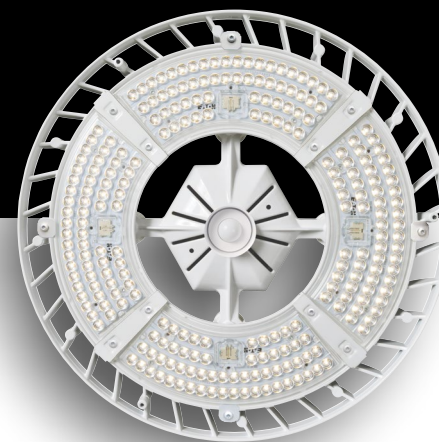

**Industrial Round LED**

Steeler / RHB / XHB

**Metalux**

WAREHOUSE / DISTRIBUTION

MANUFACTURING

GYMNASIUMS / ATHLETIC CENTER

BIG BOX / RETAIL

GROCERY

## SSLED LED Round high bay

Quality, style, performance. The **Steeler LED** is designed for a wide variety of applications and mounting heights. Precision designed optics, multiple distributions, lumen outputs, and color temperatures make the Steeler LED ideal for industrial, commercial, manufacturing, gymnasium, and other applications that utilize traditional HID and linear fluorescent high bays. The proprietary discrete, low-brightness LED module assembly delivers best in class optical performance with the enhanced benefits of LED lighting, including energy savings, extended system life, and a reduced carbon footprint.

SSLED Lighting Story  
CHECK IT OUT

Industry leading solid-state technology, including highly efficient components, combined with proprietary discrete, low brightness LEDs.

Compact design is ideally suited for suspension mounting with various mounting options.

Diecast aluminum lower housing provides added protection and thermal control for LED components.

Standard white polyester powder coat finish painted after fabrication for increased durability and rust inhibition.