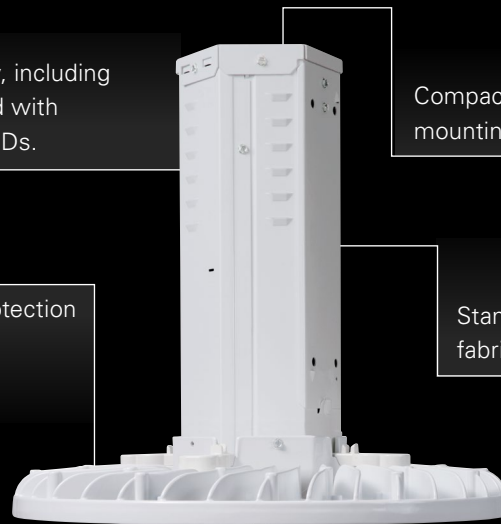

Industry leading solid-state technology, including highly efficient components, combined with proprietary discrete, low brightness LEDs.

Compact design is ideally suited for suspension mounting with various mounting options.

Diecast aluminum lower housing provides added protection and thermal control for LED components.

Standard white polyester powder coat finish painted after fabrication for increased durability and rust inhibition.

Precision designed optics deliver optimal distribution and performance.

Integral occupancy and daylight dimming sensor for additional control and energy savings.