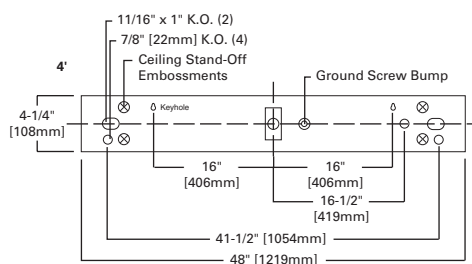

Catalog #		Type	
Project			
Comments		Date	
Prepared by			

SPECIFICATION FEATURES

Construction

Housing channel die formed code gauge prime cold rolled steel. Sturdy positive lampholder mounting bracket. Reflector/channel wireway cover secured by quarter-turn fastener for easy wireway access. Channel back has numerous KO's for easy installation. Decorative white opaque injection molded end plates.

ALL PURPOSE WALL BRACKET

2', 3' OR 4' WALL BRACKET
1 OR 2 LAMP T5

MOUNTING DATA

LAMP CONFIGURATIONS

ENERGY DATA

Input Watts:
EBT Ballast & STD Lamps
114T5 (23), 121T5 (31), 128T5 (37),
214T5 (34), 221T5 (48), 228T5 (60)