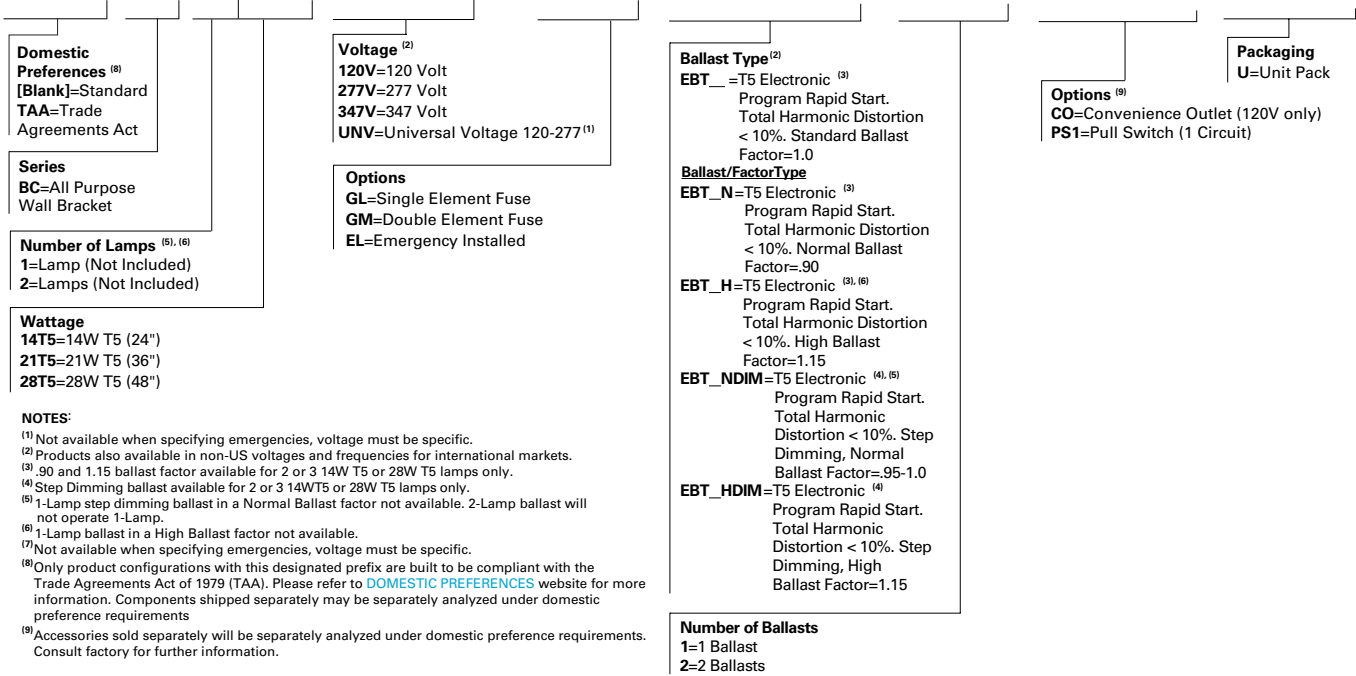

ALL PURPOSE WALL BRACKET

2', 3' OR 4' WALL BRACKET
1 OR 2 LAMP T5

MOUNTING DATA

LAMP CONFIGURATIONS

ENERGY DATA

Input Watts:
EBT Ballast & STD Lamps
114T5 (23), 121T5 (31), 128T5 (37),
214T5 (34), 221T5 (48), 228T5 (60)

LAMPS CONTAIN MERCURY. DISPOSE ACCORDING TO LOCAL, STATE OR FEDERAL LAWS

LINEAR DISCONNECT

Safe and convenient means of disconnecting power.

ORDERING INFORMATION

SAMPLE NUMBER: BC-228T5-UNV-EBT1-U

SHIPPING DATA