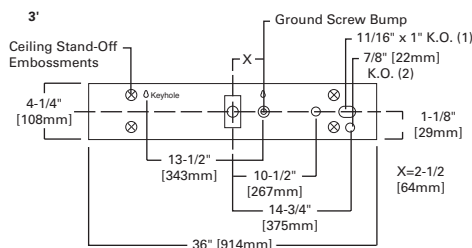

Catalog #		Type	
Project			
Comments		Date	
Prepared by			

SPECIFICATION FEATURES

Construction

Housing channel die formed code gauge prime cold rolled steel. Sturdy positive lampholder mounting bracket. Reflector/channel wireway cover secured by quarter-turn fastener for easy wireway access. Channel back has numerous KO's for easy installation. Decorative white opaque injection molded end plates.

ALL PURPOSE WALL BRACKET

2', 3' OR 4' WALL BRACKET
1 OR 2 LAMP T5

MOUNTING DATA

LAMP CONFIGURATIONS

ENERGY DATA

Input Watts:
EBT Ballast & STD Lamps
114T5 (23), 121T5 (31), 128T5 (37),
214T5 (34), 221T5 (48), 228T5 (60)