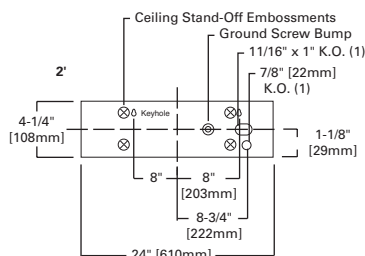

Catalog #		Type	
Project			
Comments		Date	
Prepared by			

SPECIFICATION FEATURES

Construction

Housing channel die formed code gauge prime cold rolled steel. Sturdy positive lampholder mounting bracket. Reflector/channel wireway cover secured by quarter-turn fastener for easy wireway access. Channel back has numerous KO's for easy installation. Decorative white opaque injection molded end plates.

ALL PURPOSE WALL BRACKET

2', 3' OR 4' WALL BRACKET
1 OR 2 LAMP T5

MOUNTING DATA

LAMP CONFIGURATIONS

ENERGY DATA

Input Watts:
EBT Ballast & STD Lamps
114T5 (23), 121T5 (31), 128T5 (37),
214T5 (34), 221T5 (48), 228T5 (60)