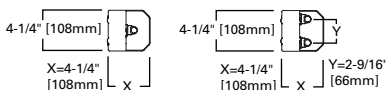

ALL PURPOSE WALL BRACKET

2', 3' OR 4' WALL BRACKET
1 OR 2 LAMP T5

MOUNTING DATA

LAMP CONFIGURATIONS

ENERGY DATA

Input Watts:
EBT Ballast & STD Lamps
114T5 (23), 121T5 (31), 128T5 (37),
214T5 (34), 221T5 (48), 228T5 (60)