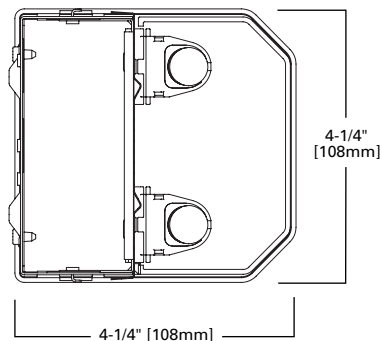

ALL PURPOSE WALL BRACKET

2', 3' OR 4' WALL BRACKET
1 OR 2 LAMP T5

MOUNTING DATA

LAMP CONFIGURATIONS

ENERGY DATA

Input Watts:
EBT Ballast & STD Lamps
114T5 (23), 121T5 (31), 128T5 (37),
214T5 (34), 221T5 (48), 228T5 (60)