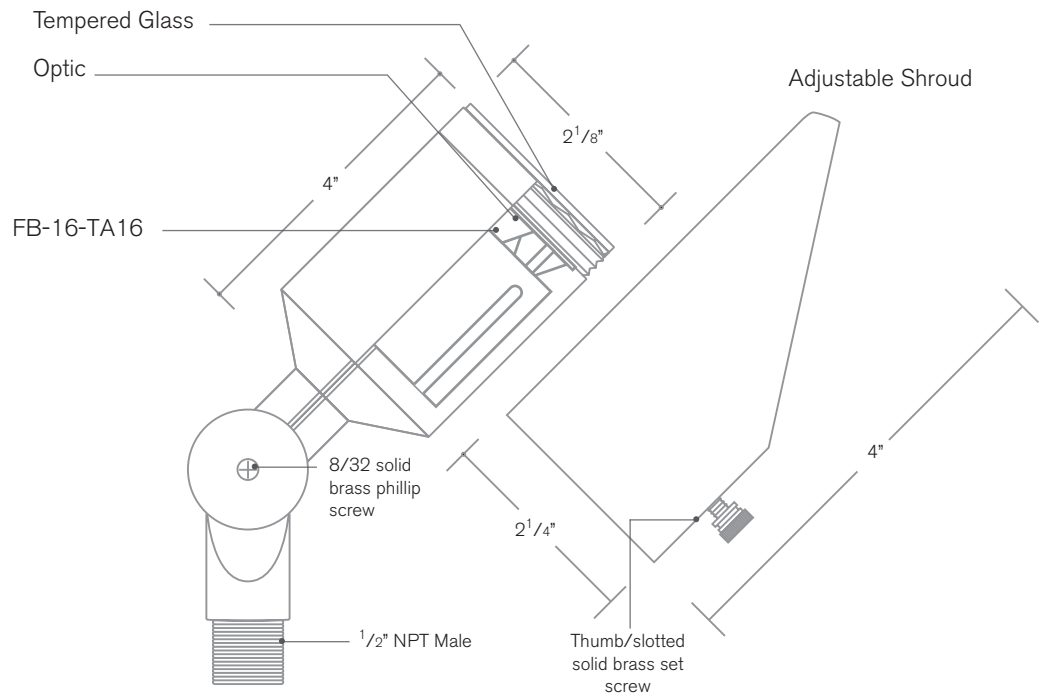

Forever Bright

SPECIFICATION FEATURES

Model: **LUXOR**
Finish: Satin Brass

- Finish:** Our naturally etched finishes will withstand the test of time. All finishes are individually treated insuring consistency. Our meticulous application results in a fixture that truly becomes "a one of a kind".
- Electrical:** Available in 12V
- Labels:** ETL Standard Wet Label
C-ETL

Directional Lights

DESCRIPTION

- Model#:** LUXOR
- Material:** Solid Brass
- Finish:** Satin Brass
- Electrical:** 12V
- Engine:** FB-16W-TA16
- Lumens:** 1000
- Color Temp:** 2700k
- Mounting:** 1/2" NPT
Dual Fin Spike Included