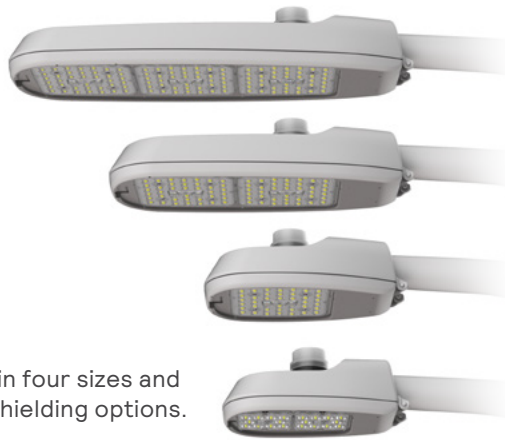

Do more with less

Best industry performance with up to 200 lm/w

- **Up to 78% less energy consumption** than conventional HPS technology*
- **Reduced total cost of ownership** with lower capital investment and lower energy costs

The RoadFocus family was the first D4i certified luminaire in the Cobra Head market!

Features

- Available in four sizes and multiple shielding options.
- Multiple lumen packages with industry leading efficacy.
- Unique and patented design with familiar cobra head design.
- Complete array of optical distributions.
- Highly sustainable option featuring reduced material requirements and size, as well as optimal energy efficiency.
- 7 pin receptacle and dimming driver standard, enabling connected lighting.
- Service Tag included, enabling data delivery, information sharing and product assistance.
- Ideal for road and street lighting, as well as parking and area lighting.

RoadFocus Plus

Product	RoadFocus Plus Nano	RoadFocus Plus Small	RoadFocus Plus Medium	RoadFocus Plus Large
Prefix	RPN	RPS	RPM	RPL
Lumen Output Range	Up to 13,120	Up to 15,876	Up to 33,347	Up to 49,738
Efficacy	Up to 179 LPW	Up to 200 LPW	Up to 189 LPW	Up to 191 LPW
Distribution	R2M, R3M, 4, 5	R2M, R2MB, R2S, R3M, R3MB, R3S, 4, 5	R2M, R2MB, R2S, R3M, R3MB, R3S, 4, 5	R2M, R2MB, R2S, R3M, R3MB, R3S, 4, 5
Color Temperature	2700K, 3000K, 4000K	2700K, 3000K, 4000K	2700K, 3000K, 4000K	2700K, 3000K, 4000K
Mounting Height Range	15' - 25'	15' - 25'	20' - 35'	30'-50'
0 Uplight	✓	✓	✓	✓
Field Adj. Wattage Selector (FAWS)	N/A	✓	✓	✓
DALI	✓	✓	✓	✓
Sensor Ready Driver	✓	✓	✓	✓
Sensor Ready Receptacle (TLRSR)	TLRSR (10 LED Only)	✓	✓	✓
Service Tag	✓	✓	✓	✓
Photocell	PH8, PH8/347, PH8/480, PHXL	PH8, PH8/347, PH8/480, PHXL	PH8, PH8/347, PH8/480, PHXL	PH8, PH8/347, PH8/480, PHXL
Receptacle	NRC, TLRD7	NRC, TLRD7	NRC, TLRD7	NRC, TLRD7
Shielding	HSS, CSS, FSS, LSS, RSS	HSS, CSS, FSS, LSS, RSS	HSS, CSS, FSS, LSS, RSS	HSS, CSS, FSS, LSS, RSS
OMS Sensor	✓	✓	✓	✓
API (Factory Installed NEMA Label)	✓	✓	✓	✓
Additional Surge Protection	✓	✓	✓	✓
Finish	Black, Bronze, Grey	Black, Bronze, Grey	Black, Bronze, Grey	Black, Bronze, Grey
IP Rating	IP66	IP66	IP66	IP66
Vibration	3G	3G	3G	3G
DLC Listing	Premium	Premium	Premium	Premium
Certifications	Dark Skies	Dark Skies	Dark Skies	Dark Skies
Lifetime Per TM21	L70 > 77,000 hours	L70 > 77,000 hours	L70 > 77,000 hours	L70 > 77,000 hours
Limited Warranty	10 Years	10 Years	10 Years	10 Years

Learn more

View the full RoadFocus Plus brochure