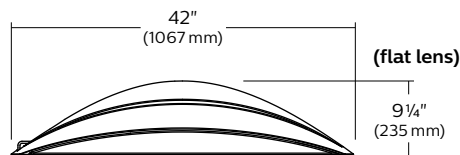

Benefits

- Pure lines with high visual appeal.
- Two sizes, offering solutions for a wide range of applications.
- Adaptable luminaires available with various bracket and pole options including curved poles to complement your project
- Exceptional durability & reliability.
- Multiple lumen packages with output of up to 17,400 lumens.
- Type 2, 3, 4, & 5 optics available.
- Highly efficient IP66 optics are protected from the elements and ensure optimal photometric performance.
- Color temperatures 4000K and 3000K are available.
- Dimming driver is standard.
- Maximizes energy savings with multiple driver options and programmed dimming options.

Medium luminaire

CPLM

Dimensions

CPLM

EPA: 0.83sq. ft.
Weight: 55 lbs (25 kg)

Lumen range: 5,200-17,400 lm

Wattage range: 54-163 W

Efficacy range: 89-113 lm/W

Lumen range: 3,600–9,100 lm

Wattage range: 37–81 W

Efficacy range: 89–115 lm/W

Small luminaire

CPLS

Dimensions

CPLS
EPA: 0.47 sq. ft.
Weight: 30 lbs (13.6 kg)

Enhance the visual impact of your project