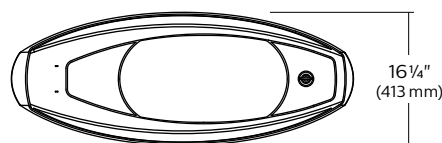

Benefits

- Pure lines with high visual appeal.
- Two sizes, offering solutions for a wide range of applications.
- Adaptable luminaires available with various bracket and pole options including curved poles to complement your project
- Exceptional durability & reliability.
- Multiple lumen packages with output of up to 17,400 lumens.
- Type 2, 3, 4, & 5 optics available.
- Highly efficient IP66 optics are protected from the elements and ensure optimal photometric performance.
- Color temperatures 4000K and 3000K are available.
- Dimming driver is standard.
- Maximizes energy savings with multiple driver options and programmed dimming options.

Medium luminaire

CPLM

Dimensions

CPLM

EPA: 0.83sq. ft.
Weight: 55 lbs (25 kg)

Lumen range: 5,200-17,400 lm

Wattage range: 54-163 W

Efficacy range: 89-113 lm/W

Lumen range: 3,600–9,100 lm

Wattage range: 37–81 W

Efficacy range: 89–115 lm/W

Small luminaire

CPLS

Dimensions

CPLS
EPA: 0.47 sq. ft.
Weight: 30 lbs (13.6 kg)

Enhance the visual impact of your project