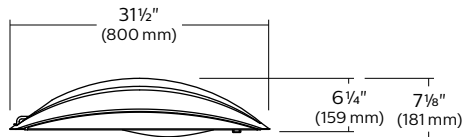

Medium luminaire

CPLM

Dimensions

CPLM

EPA: 0.83sq. ft.
Weight: 55 lbs (25 kg)

Lumen range: 5,200-17,400 lm

Wattage range: 54-163 W

Efficacy range: 89-113 lm/W

Lumen range: 3,600–9,100 lm

Wattage range: 37–81 W

Efficacy range: 89–115 lm/W

Small luminaire

CPLS

Dimensions

CPLS
EPA: 0.47 sq. ft.
Weight: 30 lbs (13.6 kg)

Enhance the visual impact of your project