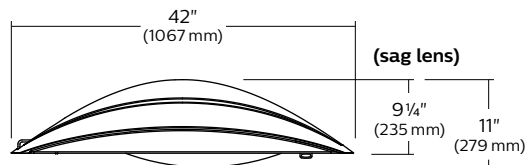

Benefits

- Pure lines with high visual appeal.
- Two sizes, offering solutions for a wide range of applications.
- Adaptable luminaires available with various bracket and pole options including curved poles to complement your project
- Exceptional durability & reliability.
- Multiple lumen packages with output of up to 17,400 lumens.
- Type 2, 3, 4, & 5 optics available.
- Highly efficient IP66 optics are protected from the elements and ensure optimal photometric performance.
- Color temperatures 4000K and 3000K are available.
- Dimming driver is standard.
- Maximizes energy savings with multiple driver options and programmed dimming options.

Medium luminaire

CPLM

Dimensions

CPLM

EPA: 0.83sq. ft.
Weight: 55 lbs (25 kg)

Lumen range: 5,200-17,400 lm

Wattage range: 54-163 W

Efficacy range: 89-113 lm/W

Lumen range: 3,600–9,100 lm

Wattage range: 37–81 W

Efficacy range: 89–115 lm/W

Small luminaire

CPLS

Dimensions

CPLS
EPA: 0.47 sq. ft.
Weight: 30 lbs (13.6 kg)

Enhance the visual impact of your project