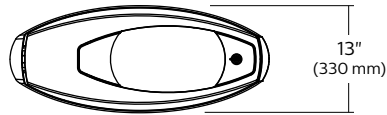

Medium luminaire

CPLM

Dimensions

CPLM

EPA: 0.83sq. ft.
Weight: 55 lbs (25 kg)

Lumen range: 5,200-17,400 lm

Wattage range: 54-163 W

Efficacy range: 89-113 lm/W

Lumen range: 3,600–9,100 lm

Wattage range: 37–81 W

Efficacy range: 89–115 lm/W

Small luminaire

CPLS

Dimensions

CPLS
EPA: 0.47 sq. ft.
Weight: 30 lbs (13.6 kg)

Enhance the visual impact of your project