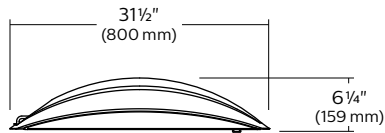

Medium luminaire

CPLM

Dimensions

CPLM

EPA: 0.83sq. ft.
Weight: 55 lbs (25 kg)

Lumen range: 5,200-17,400 lm

Wattage range: 54-163 W

Efficacy range: 89-113 lm/W

Lumen range: 3,600–9,100 lm

Wattage range: 37–81 W

Efficacy range: 89–115 lm/W

Small luminaire

CPLS

Dimensions

CPLS
EPA: 0.47 sq. ft.
Weight: 30 lbs (13.6 kg)

Enhance the visual impact of your project