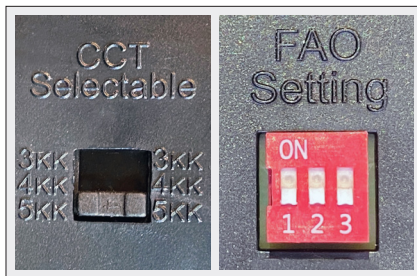

Lumark AP WPM Wall Pack

Features and Benefits

The WPM Wall Pack LED luminaire provides a traditional form with high performance energy efficient illumination. Rugged die-cast aluminum construction with a gasketed housing make the WPM virtually impenetrable to contaminants. Replacing up to 250W metal halide equivalent, the WPM wall luminaire is ideal for pathway illumination, building entrances, vehicle ramps, schools, tunnels, stairways and loading docks.

PRODUCT FEATURES

- Fixed output and selectable configurations available
- Replaces 70W up to 250W HID equivalent
- Efficacies up to 149 lumens per watt
- Energy and maintenance savings up to 89% versus HID solutions

DESIGN FEATURES

Selectable Lumens and CCT

Integrated switches to field-select between various lumen outputs and 3000 / 4000 / 5000K CCTs

Mounting

Hinged, removable door allows for easy installation and wiring

Lumark AP WPM Wall Pack

Features and Benefits

STOCK ORDERING INFORMATION

Catalog Number	HID Equivalent	Lumens	Input Watts	Color Temperature	Input Voltage	Controls	Pallet Quantity	UPC Code
WPMLED07B	70W	3,500	30W	4000K / 80CRI	120 - 277V	--	32	080083175901
WPMLED10B	100W	4,800	40W	4000K / 80CRI	120 - 277V	--	32	080083175925
WPMLED15B	150W	7,100	60W	4000K / 80CRI	120 - 277V	--	32	080083175949
WPMLED20B	200W	9,800	80W	4000K / 80CRI	120 - 277V	--	32	080083175963
WPMLED25B	250W	12,000	100W	4000K / 80CRI	120 - 277V	--	32	080083175987
WPMLED15S	150W	Selectable Lumens 4,000 - 7,800	30 - 60W	Selectable CCT: 3000 / 4000 / 5000K 80CRI	120 - 347V	Selectable Buttontype Photocontrol	32	080083176144
WPMLED25S	250W	Selectable Lumens 9,800 - 13,400	70 - 100W	Selectable CCT: 3000 / 4000 / 5000K 80CRI	120 - 347V	Selectable Buttontype Photocontrol	32	080083176168