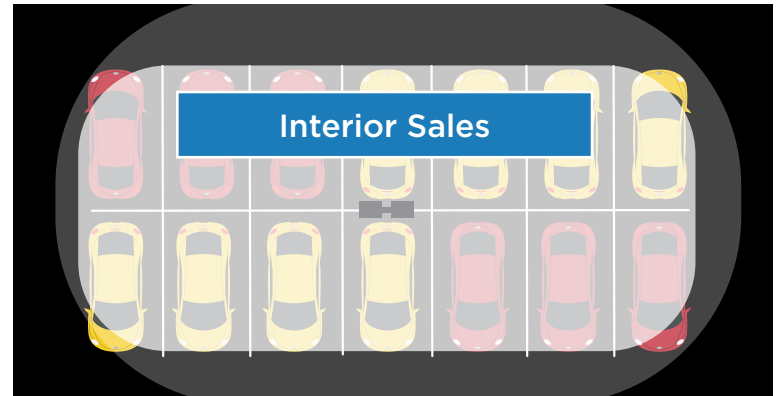

## Automotive Front Row Optic (FTA)

Makes the most effective use of your front row lighting by concentrating the light on your merchandise.

## Automotive Merchandise Optic (AM)

The best of both worlds for front row illumination with concentrated light on your merchandise as well as drive lane for maximum uniformity

Concentrates the light down the interior rows to focus the prospective buyer's attention and help enhance the product features.

# Superior Performance Compared to Traditional Area Light Optics

LSI's automotive optics distribute controlled light over the front row and interior sales display areas with precision silicone optics that concentrate the light on the merchandise. Traditional area optics spread the light without specifically highlighting the merchandise reducing the emphasis.