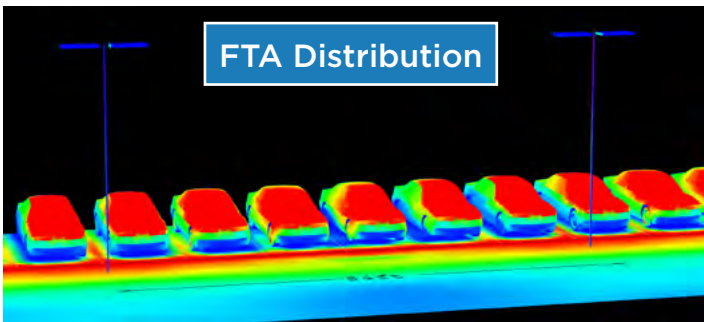

Superior Performance Compared to Traditional Area Light Optics

LSI's automotive optics distribute controlled light over the front row and interior sales display areas with precision silicone optics that concentrate the light on the merchandise. Traditional area optics spread the light without specifically highlighting the merchandise reducing the emphasis.

Front Row