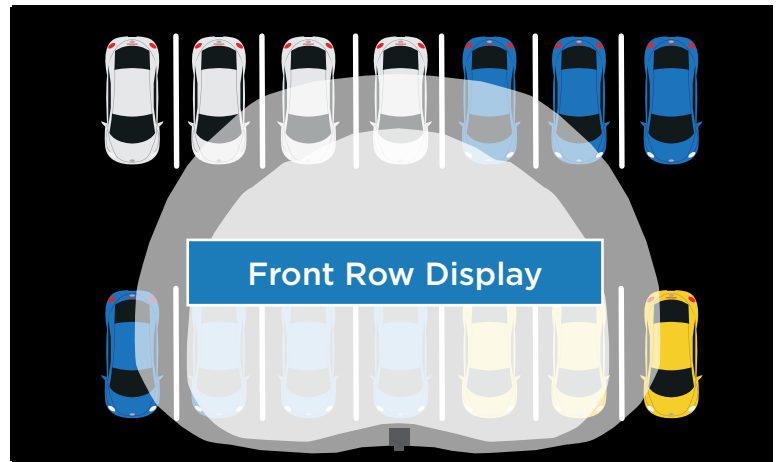

## Automotive Front Row Optic (FTA)

Makes the most effective use of your front row lighting by concentrating the light on your merchandise.

## Automotive Merchandise Optic (AM)

The best of both worlds for front row illumination with concentrated light on your merchandise as well as drive lane for maximum uniformity

Concentrates the light down the interior rows to focus the prospective buyer's attention and help enhance the product features.

# Superior Performance Compared to Traditional Area Light Optics

LSI's automotive optics distribute controlled light over the front row and interior sales display areas with precision silicone optics that concentrate the light on the merchandise. Traditional area optics spread the light without specifically highlighting the merchandise reducing the emphasis.