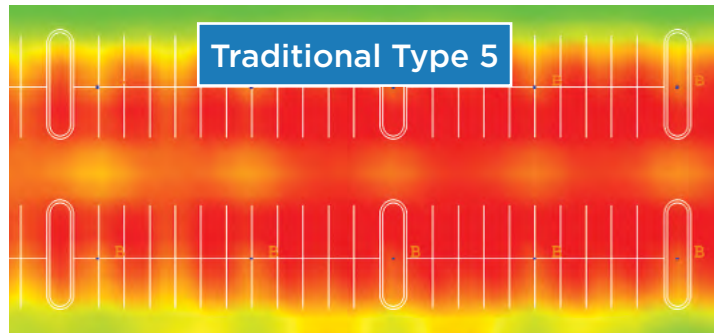

Interior Sales

An ideal selection of aesthetically pleasing high performance outdoor products