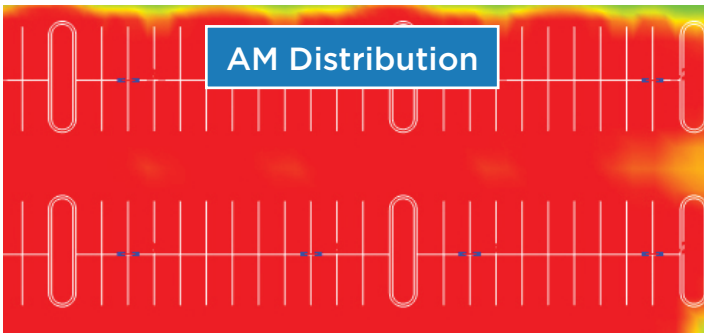

Interior Sales

An ideal selection of aesthetically pleasing high performance outdoor products