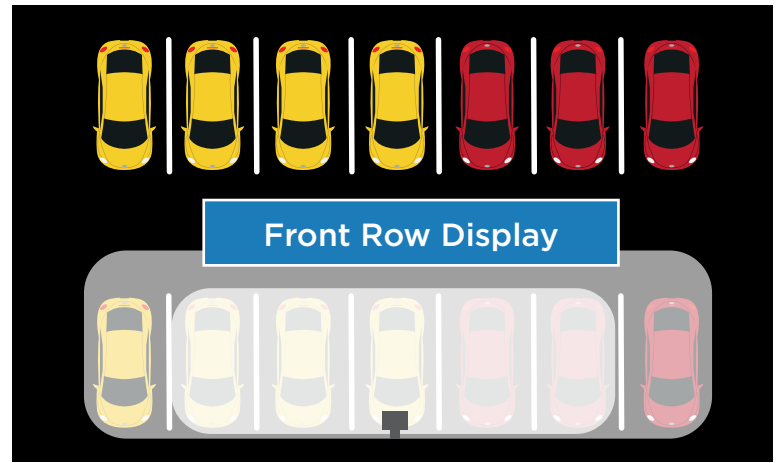

## Automotive Front Row Optic (FTA)

Makes the most effective use of your front row lighting by concentrating the light on your merchandise.

## Automotive Merchandise Optic (AM)

The best of both worlds for front row illumination with concentrated light on your merchandise as well as drive lane for maximum uniformity

Concentrates the light down the interior rows to focus the prospective buyer's attention and help enhance the product features.

# Superior Performance Compared to Traditional Area Light Optics

LSI's automotive optics distribute controlled light over the front row and interior sales display areas with precision silicone optics that concentrate the light on the merchandise. Traditional area optics spread the light without specifically highlighting the merchandise reducing the emphasis.

## Front Row