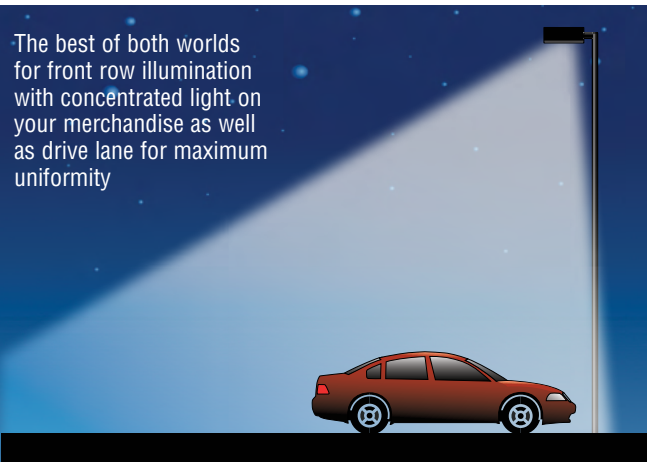

# Unlike Any Other, LSI Automotive Lighting Offers a Complete Selection of Outdoor Automotive Optics

Known as an industry leader providing the best outdoor lighting solutions, LSI Automotive Lighting is raising the bar once again with two dedicated optics for automotive outdoor retail applications.

## Automotive Front Row Optic (FTA)

Makes the most effective use of your front row lighting by concentrating the light on your merchandise.

## Automotive Merchandise Optic (AM)

The best of both worlds for front row illumination with concentrated light on your merchandise as well as drive lane for maximum uniformity

Concentrates the light down the interior rows to focus the prospective buyer's attention and help enhance the product features.

# Superior Performance Compared to Traditional Area Light Optics

LSI's automotive optics distribute controlled light over the front row and interior sales display areas with precision silicone optics that concentrate the light on the merchandise. Traditional area optics spread the light without specifically highlighting the merchandise reducing the emphasis.