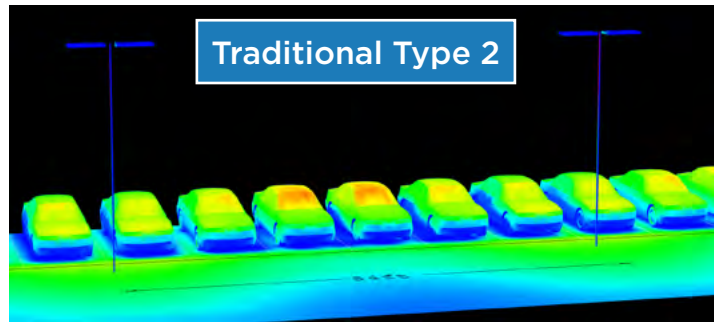

Superior Performance Compared to Traditional Area Light Optics

LSI's automotive optics distribute controlled light over the front row and interior sales display areas with precision silicone optics that concentrate the light on the merchandise. Traditional area optics spread the light without specifically highlighting the merchandise reducing the emphasis.

Front Row