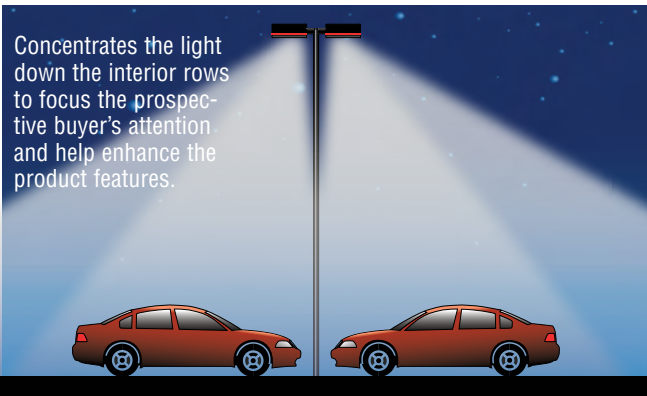

# Unlike Any Other, LSI Automotive Lighting Offers a Complete Selection of Outdoor Automotive Optics

Known as an industry leader providing the best outdoor lighting solutions, LSI Automotive Lighting is raising the bar once again with two dedicated optics for automotive outdoor retail applications.

## Automotive Front Row Optic (FTA)

Makes the most effective use of your front row lighting by concentrating the light on your merchandise.

## Automotive Merchandise Optic (AM)

The best of both worlds for front row illumination with concentrated light on your merchandise as well as drive lane for maximum uniformity

Concentrates the light down the interior rows to focus the prospective buyer's attention and help enhance the product features.

# Superior Performance Compared to Traditional Area Light Optics

LSI's automotive optics distribute controlled light over the front row and interior sales display areas with precision silicone optics that concentrate the light on the merchandise. Traditional area optics spread the light without specifically highlighting the merchandise reducing the emphasis.