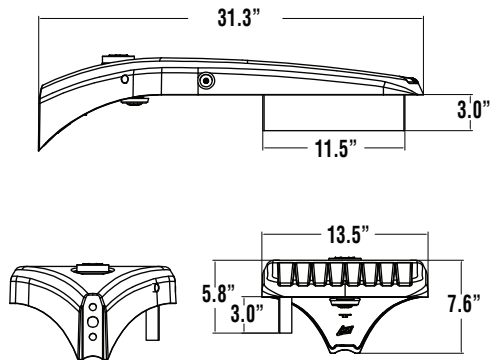

ZNM EHS 3 Inches

Tilt Degree	0	30	45
Single	0.8	1.8	2.2
D180	1.3	1.8	2.2
D90	1.1	2.2	2.6
T90	1.3	2.8	3.1
TN120	1.3	3.6	4.2
Q90	1.3	2.8	3.1

ZNL EHS 3 Inches

Tilt Degree	0	30	45
Single	1.3	2.7	3.5
D180	2.1	2.7	3.5
D90	1.8	3.5	4.2
T90	2.5	4.3	5
TN120	2.5	5.5	6.5
Q90	2.5	4.3	5

External House Side Shield

PRODUCT DIMENSIONS

[Back to Quick Links](#)

MRM/ZNM EHS 60 SIDE

MRM/ZNM EHS 60 BACK

MRM/ZNM EHS 60 FRONT

MRM/ZNM EHS 30 SIDE

MRM/ZNM EHS 30 BACK

MRM/ZNM EHS 30 FRONT

External House Side Shield

PRODUCT DIMENSIONS

[Back to Quick Links](#)

MRS EHS 60 SIDE

MRS EHS 60 BACK

MRS EHS 30 SIDE

MRS EHS 30 BACK

External House Side Shield

PRODUCT DIMENSIONS

[Back to Quick Links](#)

SLM EHS 60 SIDE

SLM EHS 60 FRONT

SLM EHS 30 SIDE

SLM EHS 30 FRONT