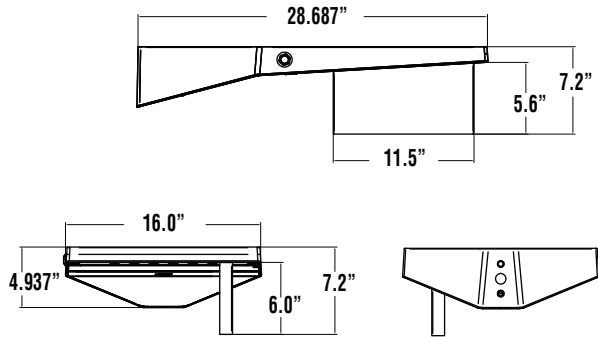

External House Side Shield

PRODUCT DIMENSIONS

[Back to Quick Links](#)

MRM/ZNM EHS 60 SIDE

MRM/ZNM EHS 60 BACK

MRM/ZNM EHS 60 FRONT

MRM/ZNM EHS 30 SIDE

MRM/ZNM EHS 30 BACK

MRM/ZNM EHS 30 FRONT

External House Side Shield

PRODUCT DIMENSIONS

[Back to Quick Links](#)

MRS EHS 60 SIDE

MRS EHS 60 BACK

MRS EHS 30 SIDE

MRS EHS 30 BACK

External House Side Shield

PRODUCT DIMENSIONS

[Back to Quick Links](#)

SLM EHS 60 SIDE

SLM EHS 60 FRONT

SLM EHS 30 SIDE

SLM EHS 30 FRONT