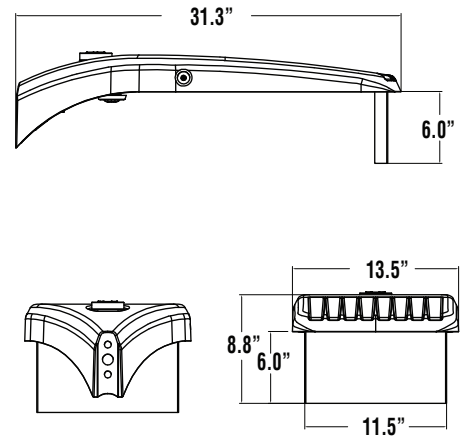

ZNM EHS 3 Inches

Tilt Degree	0	30	45
Single	0.8	1.8	2.2
D180	1.3	1.8	2.2
D90	1.1	2.2	2.6
T90	1.3	2.8	3.1
TN120	1.3	3.6	4.2
Q90	1.3	2.8	3.1

ZNL EHS 3 Inches

Tilt Degree	0	30	45
Single	1.3	2.7	3.5
D180	2.1	2.7	3.5
D90	1.8	3.5	4.2
T90	2.5	4.3	5
TN120	2.5	5.5	6.5
Q90	2.5	4.3	5

External House Side Shield

PRODUCT DIMENSIONS

[Back to Quick Links](#)

MRM/ZNM EHS 60 SIDE

MRM/ZNM EHS 60 BACK

MRM/ZNM EHS 60 FRONT

MRM/ZNM EHS 30 SIDE

MRM/ZNM EHS 30 BACK

MRM/ZNM EHS 30 FRONT

External House Side Shield

PRODUCT DIMENSIONS

[Back to Quick Links](#)

MRS EHS 60 SIDE

MRS EHS 60 BACK

MRS EHS 30 SIDE

MRS EHS 30 BACK

External House Side Shield

PRODUCT DIMENSIONS

[Back to Quick Links](#)

SLM EHS 60 SIDE

SLM EHS 60 FRONT

SLM EHS 30 SIDE

SLM EHS 30 FRONT