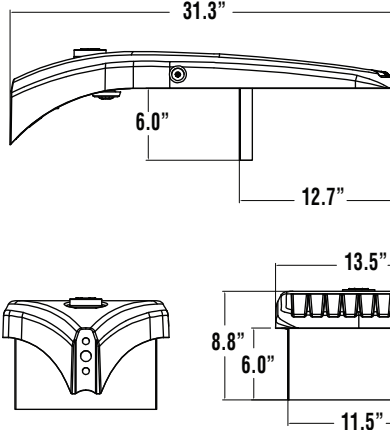

ZNM EHS 3 Inches

Tilt Degree	0	30	45
Single	0.8	1.8	2.2
D180	1.3	1.8	2.2
D90	1.1	2.2	2.6
T90	1.3	2.8	3.1
TN120	1.3	3.6	4.2
Q90	1.3	2.8	3.1

ZNL EHS 3 Inches

Tilt Degree	0	30	45
Single	1.3	2.7	3.5
D180	2.1	2.7	3.5
D90	1.8	3.5	4.2
T90	2.5	4.3	5
TN120	2.5	5.5	6.5
Q90	2.5	4.3	5

External House Side Shield

PRODUCT DIMENSIONS

[Back to Quick Links](#)

MRM/ZNM EHS 60 SIDE

MRM/ZNM EHS 60 BACK

MRM/ZNM EHS 60 FRONT

MRM/ZNM EHS 30 SIDE

MRM/ZNM EHS 30 BACK

MRM/ZNM EHS 30 FRONT

External House Side Shield

PRODUCT DIMENSIONS

[Back to Quick Links](#)

MRS EHS 60 SIDE

MRS EHS 60 BACK

MRS EHS 30 SIDE

MRS EHS 30 BACK

External House Side Shield

PRODUCT DIMENSIONS

[Back to Quick Links](#)

SLM EHS 60 SIDE

SLM EHS 60 FRONT

SLM EHS 30 SIDE

SLM EHS 30 FRONT