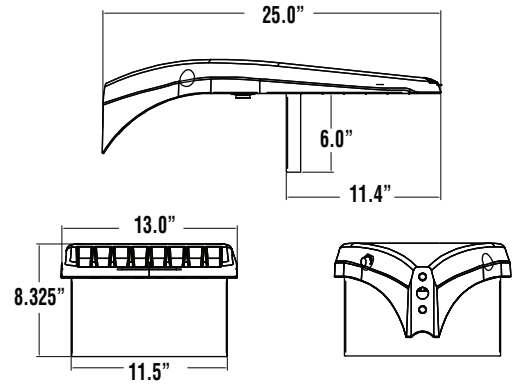

ZNM EHS 3 Inches

Tilt Degree	0	30	45
Single	0.8	1.8	2.2
D180	1.3	1.8	2.2
D90	1.1	2.2	2.6
T90	1.3	2.8	3.1
TN120	1.3	3.6	4.2
Q90	1.3	2.8	3.1

ZNL EHS 3 Inches

Tilt Degree	0	30	45
Single	1.3	2.7	3.5
D180	2.1	2.7	3.5
D90	1.8	3.5	4.2
T90	2.5	4.3	5
TN120	2.5	5.5	6.5
Q90	2.5	4.3	5

External House Side Shield

PRODUCT DIMENSIONS

[Back to Quick Links](#)

MRM/ZNM EHS 60 SIDE

MRM/ZNM EHS 60 BACK

MRM/ZNM EHS 60 FRONT

MRM/ZNM EHS 30 SIDE

MRM/ZNM EHS 30 BACK

MRM/ZNM EHS 30 FRONT

External House Side Shield

PRODUCT DIMENSIONS

[Back to Quick Links](#)

MRS EHS 60 SIDE

MRS EHS 60 BACK

MRS EHS 30 SIDE

MRS EHS 30 BACK

External House Side Shield

PRODUCT DIMENSIONS

[Back to Quick Links](#)

SLM EHS 60 SIDE

SLM EHS 60 FRONT

SLM EHS 30 SIDE

SLM EHS 30 FRONT