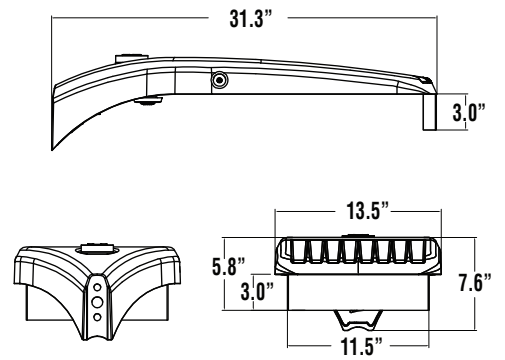

ZNM EHS 6 Inches

Tilt Degree	0	30	45
Single	1.1	2.1	2.5
D180	1.6	2.1	2.5
D90	1.5	2.5	2.9
T90	1.6	3.1	3.4
TN120	1.6	3.9	4.5
Q90	1.6	3.1	3.4

ZNL EHS 6 Inches

Tilt Degree	0	30	45
Single	1.6	3	3.7
D180	2.4	3	3.7
D90	2	3.8	4.5
T90	2.8	4.6	5.3
TN120	2.8	5.8	6.8
Q90	2.8	4.6	5.3

ZNM EHS 3 Inches

Tilt Degree	0	30	45
Single	0.8	1.8	2.2
D180	1.3	1.8	2.2
D90	1.1	2.2	2.6
T90	1.3	2.8	3.1
TN120	1.3	3.6	4.2
Q90	1.3	2.8	3.1

ZNL EHS 3 Inches

Tilt Degree	0	30	45
Single	1.3	2.7	3.5
D180	2.1	2.7	3.5
D90	1.8	3.5	4.2
T90	2.5	4.3	5
TN120	2.5	5.5	6.5
Q90	2.5	4.3	5

External House Side Shield

PRODUCT DIMENSIONS

[Back to Quick Links](#)

MRM/ZNM EHS 60 SIDE

MRM/ZNM EHS 60 BACK

MRM/ZNM EHS 60 FRONT

MRM/ZNM EHS 30 SIDE

MRM/ZNM EHS 30 BACK

MRM/ZNM EHS 30 FRONT

External House Side Shield

PRODUCT DIMENSIONS

[Back to Quick Links](#)

MRS EHS 60 SIDE

MRS EHS 60 BACK

MRS EHS 30 SIDE

MRS EHS 30 BACK