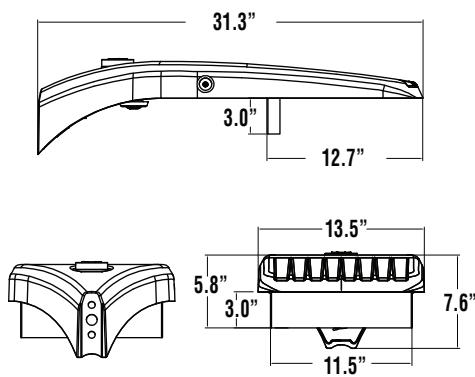

ZNM EHS 3 Inches

Tilt Degree	0	30	45
Single	0.8	1.8	2.2
D180	1.3	1.8	2.2
D90	1.1	2.2	2.6
T90	1.3	2.8	3.1
TN120	1.3	3.6	4.2
Q90	1.3	2.8	3.1

ZNL EHS 3 Inches

Tilt Degree	0	30	45
Single	1.3	2.7	3.5
D180	2.1	2.7	3.5
D90	1.8	3.5	4.2
T90	2.5	4.3	5
TN120	2.5	5.5	6.5
Q90	2.5	4.3	5

External House Side Shield

PRODUCT DIMENSIONS

[Back to Quick Links](#)

MRM/ZNM EHS 60 SIDE

MRM/ZNM EHS 60 BACK

MRM/ZNM EHS 60 FRONT

MRM/ZNM EHS 30 SIDE

MRM/ZNM EHS 30 BACK

MRM/ZNM EHS 30 FRONT

External House Side Shield

PRODUCT DIMENSIONS

[Back to Quick Links](#)

MRS EHS 60 SIDE

MRS EHS 60 BACK

MRS EHS 30 SIDE

MRS EHS 30 BACK

External House Side Shield

PRODUCT DIMENSIONS

[Back to Quick Links](#)

SLM EHS 60 SIDE

SLM EHS 60 FRONT

SLM EHS 30 SIDE

SLM EHS 30 FRONT