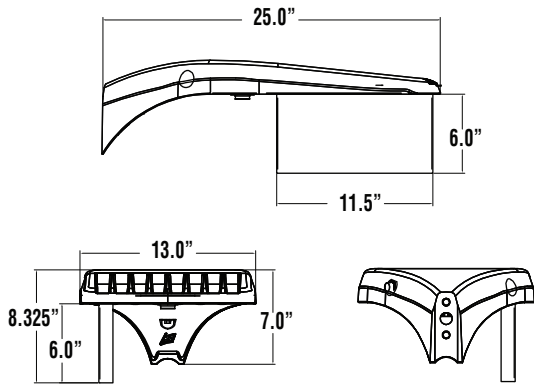

ZNM EHS 3 Inches

Tilt Degree	0	30	45
Single	0.8	1.8	2.2
D180	1.3	1.8	2.2
D90	1.1	2.2	2.6
T90	1.3	2.8	3.1
TN120	1.3	3.6	4.2
Q90	1.3	2.8	3.1

ZNL EHS 3 Inches

Tilt Degree	0	30	45
Single	1.3	2.7	3.5
D180	2.1	2.7	3.5
D90	1.8	3.5	4.2
T90	2.5	4.3	5
TN120	2.5	5.5	6.5
Q90	2.5	4.3	5

External House Side Shield

PRODUCT DIMENSIONS

[Back to Quick Links](#)

MRM/ZNM EHS 60 SIDE

MRM/ZNM EHS 60 BACK

MRM/ZNM EHS 60 FRONT

MRM/ZNM EHS 30 SIDE

MRM/ZNM EHS 30 BACK

MRM/ZNM EHS 30 FRONT

External House Side Shield

PRODUCT DIMENSIONS

[Back to Quick Links](#)

MRS EHS 60 SIDE

MRS EHS 60 BACK

MRS EHS 30 SIDE

MRS EHS 30 BACK

External House Side Shield

PRODUCT DIMENSIONS

[Back to Quick Links](#)

SLM EHS 60 SIDE

SLM EHS 60 FRONT

SLM EHS 30 SIDE

SLM EHS 30 FRONT