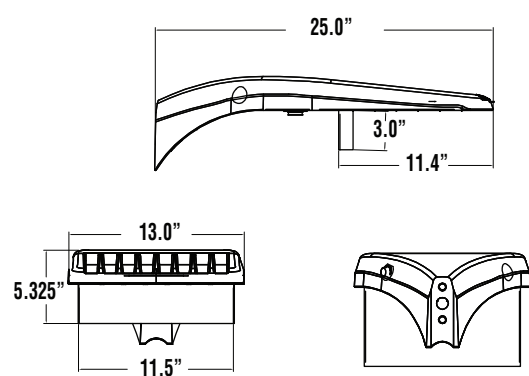

ZNM EHS 3 Inches

Tilt Degree	0	30	45
Single	0.8	1.8	2.2
D180	1.3	1.8	2.2
D90	1.1	2.2	2.6
T90	1.3	2.8	3.1
TN120	1.3	3.6	4.2
Q90	1.3	2.8	3.1

ZNL EHS 3 Inches

Tilt Degree	0	30	45
Single	1.3	2.7	3.5
D180	2.1	2.7	3.5
D90	1.8	3.5	4.2
T90	2.5	4.3	5
TN120	2.5	5.5	6.5
Q90	2.5	4.3	5

External House Side Shield

PRODUCT DIMENSIONS

[Back to Quick Links](#)

MRM/ZNM EHS 60 SIDE

MRM/ZNM EHS 60 BACK

MRM/ZNM EHS 60 FRONT

MRM/ZNM EHS 30 SIDE

MRM/ZNM EHS 30 BACK

MRM/ZNM EHS 30 FRONT

External House Side Shield

PRODUCT DIMENSIONS

[Back to Quick Links](#)

MRS EHS 60 SIDE

MRS EHS 60 BACK

MRS EHS 30 SIDE

MRS EHS 30 BACK

External House Side Shield

PRODUCT DIMENSIONS

[Back to Quick Links](#)

SLM EHS 60 SIDE

SLM EHS 60 FRONT

SLM EHS 30 SIDE

SLM EHS 30 FRONT