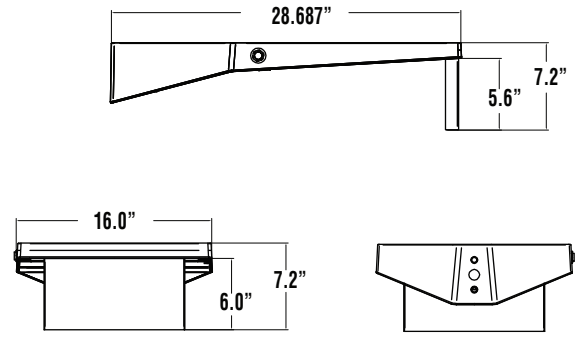

External House Side Shield

PRODUCT DIMENSIONS

[Back to Quick Links](#)

MRM/ZNM EHS 60 SIDE

MRM/ZNM EHS 60 BACK

MRM/ZNM EHS 60 FRONT

MRM/ZNM EHS 30 SIDE

MRM/ZNM EHS 30 BACK

MRM/ZNM EHS 30 FRONT

External House Side Shield

PRODUCT DIMENSIONS

[Back to Quick Links](#)

MRS EHS 60 SIDE

MRS EHS 60 BACK

MRS EHS 30 SIDE

MRS EHS 30 BACK

External House Side Shield

PRODUCT DIMENSIONS

[Back to Quick Links](#)

SLM EHS 60 SIDE

SLM EHS 60 FRONT

SLM EHS 30 SIDE

SLM EHS 30 FRONT