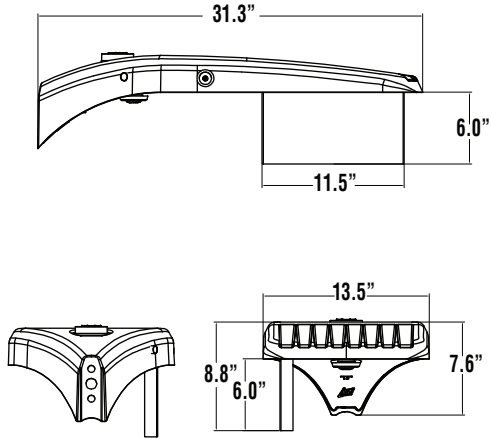

ZNM EHS 3 Inches

Tilt Degree	0	30	45
Single	0.8	1.8	2.2
D180	1.3	1.8	2.2
D90	1.1	2.2	2.6
T90	1.3	2.8	3.1
TN120	1.3	3.6	4.2
Q90	1.3	2.8	3.1

ZNL EHS 3 Inches

Tilt Degree	0	30	45
Single	1.3	2.7	3.5
D180	2.1	2.7	3.5
D90	1.8	3.5	4.2
T90	2.5	4.3	5
TN120	2.5	5.5	6.5
Q90	2.5	4.3	5

External House Side Shield

PRODUCT DIMENSIONS

[Back to Quick Links](#)

MRM/ZNM EHS 60 SIDE

MRM/ZNM EHS 60 BACK

MRM/ZNM EHS 60 FRONT

MRM/ZNM EHS 30 SIDE

MRM/ZNM EHS 30 BACK

MRM/ZNM EHS 30 FRONT

External House Side Shield

PRODUCT DIMENSIONS

[Back to Quick Links](#)

MRS EHS 60 SIDE

MRS EHS 60 BACK

MRS EHS 30 SIDE

MRS EHS 30 BACK

External House Side Shield

PRODUCT DIMENSIONS

[Back to Quick Links](#)

SLM EHS 60 SIDE

SLM EHS 60 FRONT

SLM EHS 30 SIDE

SLM EHS 30 FRONT