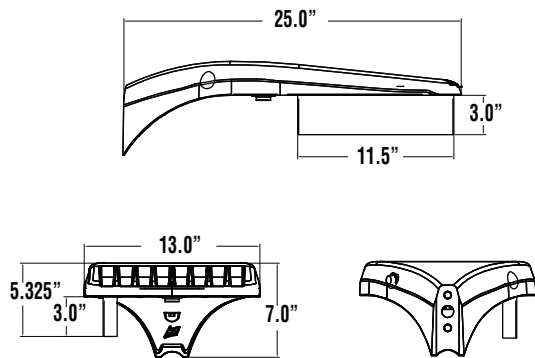

ZNM EHS 3 Inches

Tilt Degree	0	30	45
Single	0.8	1.8	2.2
D180	1.3	1.8	2.2
D90	1.1	2.2	2.6
T90	1.3	2.8	3.1
TN120	1.3	3.6	4.2
Q90	1.3	2.8	3.1

ZNL EHS 3 Inches

Tilt Degree	0	30	45
Single	1.3	2.7	3.5
D180	2.1	2.7	3.5
D90	1.8	3.5	4.2
T90	2.5	4.3	5
TN120	2.5	5.5	6.5
Q90	2.5	4.3	5

External House Side Shield

PRODUCT DIMENSIONS

[Back to Quick Links](#)

MRM/ZNM EHS 60 SIDE

MRM/ZNM EHS 60 BACK

MRM/ZNM EHS 60 FRONT

MRM/ZNM EHS 30 SIDE

MRM/ZNM EHS 30 BACK

MRM/ZNM EHS 30 FRONT

External House Side Shield

PRODUCT DIMENSIONS

[Back to Quick Links](#)

MRS EHS 60 SIDE

MRS EHS 60 BACK

MRS EHS 30 SIDE

MRS EHS 30 BACK

External House Side Shield

PRODUCT DIMENSIONS

[Back to Quick Links](#)

SLM EHS 60 SIDE

SLM EHS 60 FRONT

SLM EHS 30 SIDE

SLM EHS 30 FRONT