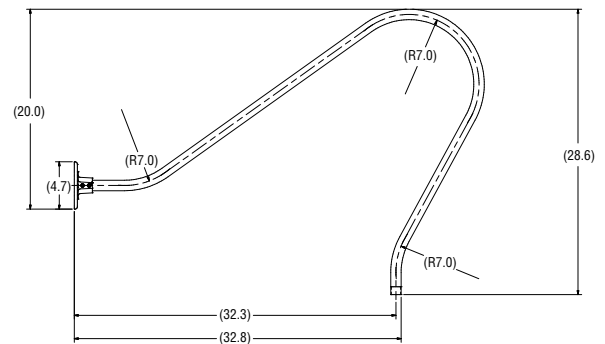

NOTE: Brackets feature 3/4" stems which slip fit into wall plate (wall end is unthreaded). Conduit may be cut down (in the field by other) to shorten bracket length. CA5 wall plate included with all goosenecks.

All dimensions displayed in inches.

GB A 3 GWT

GB F 3 GWT

GB B 3 GWT

GB G 3 GWT

GB C 3 GWT

GB H 3 GWT

GB E 3 GWT

3/4" Single Reflector Gooseneck Wall Bracket. Features rigid conduit and cast wall plate which fits 4" octagonal box (by other). The bracket is designed to be mounted to a horizontal surface, but could also be mounted to a wall. The bracket features a gloss white powder finish, additional colors available.