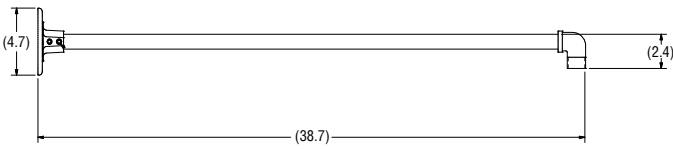

GB K 3 GWT

GB P 3 GWT

GB U 3 GWT

RECESSED CA-5

Gloss white powder finish (other colors available).
Mounts to recessed 4" octagon box (by others).

CWBM 1 GWT and CWBL 1 GWT

Contemporary Wall Bracket with gloss white powder finish, additional colors available.