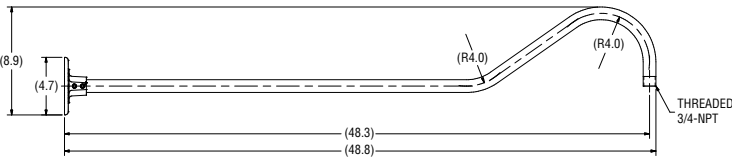

NOTE: Brackets feature 3/4" stems which slip fit into wall plate (wall end is unthreaded). Conduit may be cut down (in the field by other) to shorten bracket length. CA5 wall plate included with all goosenecks.

All dimensions displayed in inches.

GB A 3 GWT

GB F 3 GWT

GB B 3 GWT

GB G 3 GWT

GB C 3 GWT

GB H 3 GWT

GB E 3 GWT

3/4" Single Reflector Gooseneck Wall Bracket. Features rigid conduit and cast wall plate which fits 4" octagonal box (by other). The bracket is designed to be mounted to a horizontal surface, but could also be mounted to a wall. The bracket features a gloss white powder finish, additional colors available.