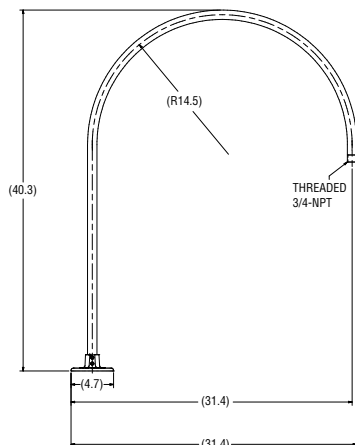

NOTE: Brackets feature 3/4" stems which slip fit into wall plate (wall end is unthreaded). Conduit may be cut down (in the field by other) to shorten bracket length. CA5 wall plate included with all goosenecks.

All dimensions displayed in inches.

GB A 3 GWT

GB F 3 GWT

GB B 3 GWT

GB G 3 GWT

GB C 3 GWT

GB H 3 GWT

GB E 3 GWT

3/4" Single Reflector Gooseneck Wall Bracket. Features rigid conduit and cast wall plate which fits 4" octagonal box (by other). The bracket is designed to be mounted to a horizontal surface, but could also be mounted to a wall. The bracket features a gloss white powder finish, additional colors available.