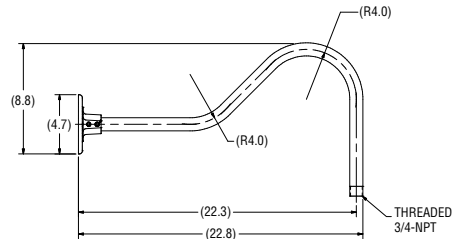

NOTE: Brackets feature 3/4" stems which slip fit into wall plate (wall end is unthreaded). Conduit may be cut down (in the field by other) to shorten bracket length. CA5 wall plate included with all goosenecks.

All dimensions displayed in inches.

GB A 3 GWT

GB F 3 GWT

GB B 3 GWT

GB G 3 GWT

GB C 3 GWT

GB H 3 GWT

GB E 3 GWT