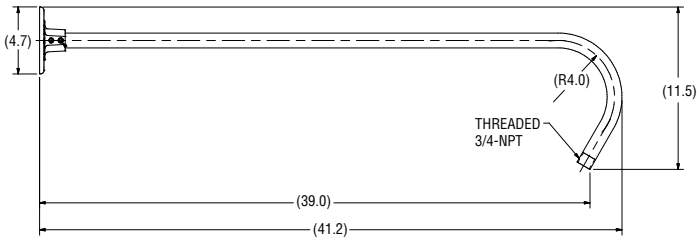

GB K 3 GWT

GB P 3 GWT

GB U 3 GWT

RECESSED CA-5

Gloss white powder finish (other colors available).
Mounts to recessed 4" octagon box (by others).

CWBM 1 GWT and CWBL 1 GWT

Contemporary Wall Bracket with gloss white powder finish, additional colors available.