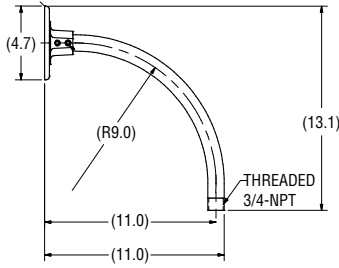

GB K 3 GWT

GB P 3 GWT

GB U 3 GWT

RECESSED CA-5

Gloss white powder finish (other colors available).
Mounts to recessed 4" octagon box (by others).

CWBM 1 GWT and CWBL 1 GWT

Contemporary Wall Bracket with gloss white powder finish, additional colors available.