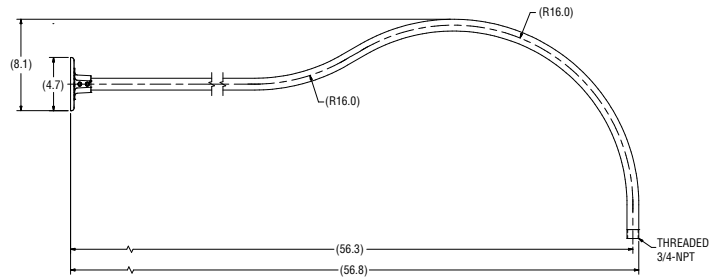

LSI Abolite Gooseneck and Wall Brackets

3/4" Single Reflector Gooseneck Wall Bracket. Features rigid conduit and cast wall plate which fits 4" octagonal box (by other). Brackets are finished in gloss white powder, additional colors are available.

NOTE: Brackets feature 3/4" stems which slip fit into wall plate (wall end is unthreaded). Conduit may be cut down (in the field by other) to shorten bracket length. CA5 wall plate included with all goosenecks.

All dimensions displayed in inches.

GB A 3 GWT

GB F 3 GWT

GB B 3 GWT

GB G 3 GWT

GB C 3 GWT

GB H 3 GWT

GB E 3 GWT

3/4" Single Reflector Gooseneck Wall Bracket. Features rigid conduit and cast wall plate which fits 4" octagonal box (by other). The bracket is designed to be mounted to a horizontal surface, but could also be mounted to a wall. The bracket features a gloss white powder finish, additional colors available.