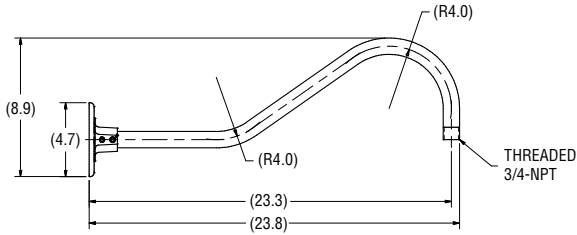

LSI Abolite Gooseneck and Wall Brackets

3/4" Single Reflector Gooseneck Wall Bracket. Features rigid conduit and cast wall plate which fits 4" octagonal box (by other). Brackets are finished in gloss white powder, additional colors are available.

NOTE: Brackets feature 3/4" stems which slip fit into wall plate (wall end is unthreaded). Conduit may be cut down (in the field by other) to shorten bracket length. CA5 wall plate included with all goosenecks.

All dimensions displayed in inches.

GB A 3 GWT

GB F 3 GWT

GB B 3 GWT

GB G 3 GWT

GB C 3 GWT

GB H 3 GWT

GB E 3 GWT

3/4" Single Reflector Gooseneck Wall Bracket. Features rigid conduit and cast wall plate which fits 4" octagonal box (by other). The bracket is designed to be mounted to a horizontal surface, but could also be mounted to a wall. The bracket features a gloss white powder finish, additional colors available.