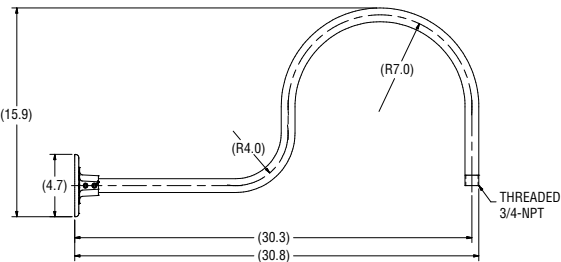

NOTE: Brackets feature 3/4" stems which slip fit into wall plate (wall end is unthreaded). Conduit may be cut down (in the field by other) to shorten bracket length. CA5 wall plate included with all goosenecks.

All dimensions displayed in inches.

GB A 3 GWT

GB F 3 GWT

GB B 3 GWT

GB G 3 GWT

GB C 3 GWT

GB H 3 GWT

GB E 3 GWT

3/4" Single Reflector Gooseneck Wall Bracket. Features rigid conduit and cast wall plate which fits 4" octagonal box (by other). The bracket is designed to be mounted to a horizontal surface, but could also be mounted to a wall. The bracket features a gloss white powder finish, additional colors available.