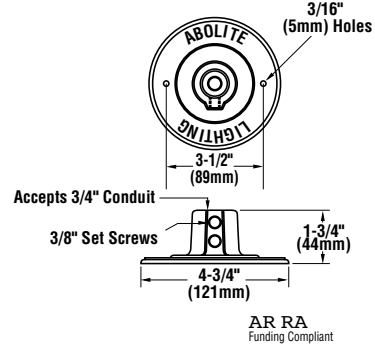

NOTE: Brackets feature 3/4" stems which slip fit into wall plate (wall end is unthreaded). Conduit may be cut down (in the field by other) to shorten bracket length. CA5 wall plate included with all goosenecks.

All dimensions displayed in inches.

GB A 3 GWT

GB F 3 GWT

GB B 3 GWT

GB G 3 GWT

GB C 3 GWT

GB H 3 GWT

GB E 3 GWT

3/4" Single Reflector Gooseneck Wall Bracket. Features rigid conduit and cast wall plate which fits 4" octagonal box (by other). The bracket is designed to be mounted to a horizontal surface, but could also be mounted to a wall. The bracket features a gloss white powder finish, additional colors available.

GB K 3 GWT

GB P 3 GWT

GB U 3 GWT

RECESSED CA-5

Gloss white powder finish (other colors available).
Mounts to recessed 4" octagon box (by others).

CWBM 1 GWT and CWBL 1 GWT

Contemporary Wall Bracket with gloss white powder finish, additional colors available.