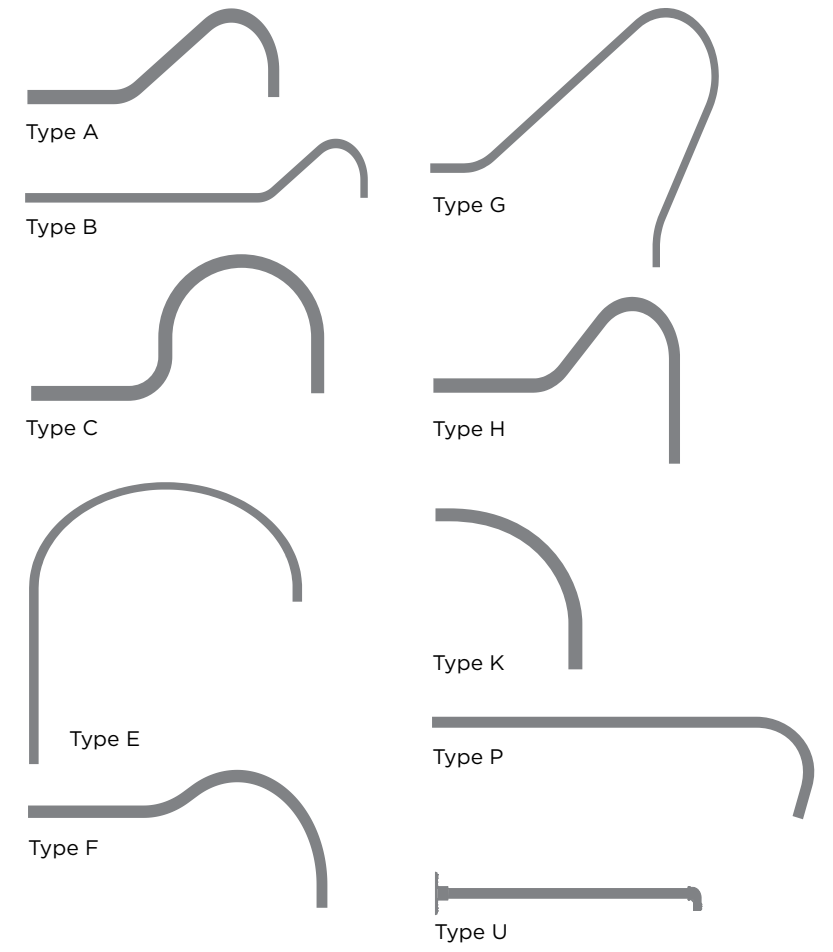

Gooseneck Mount