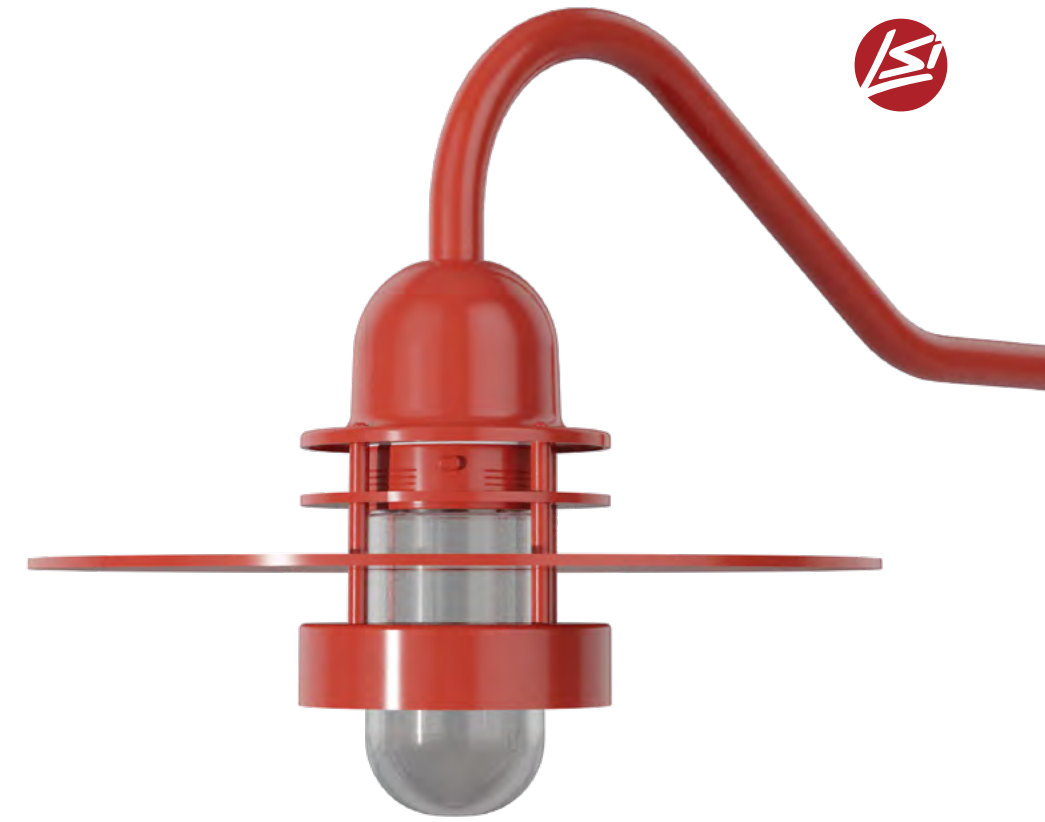

### Available Accessories

- Glass Globe (Clear, Prismatic, Frosted)
- Cast Globe Guard
- Wire Globe Guard
- Wire Guard

### Mounting Options

- Pole Brackets
- Straight Cords
- Wall Brackets
- Goosenecks
- Stem Mountings
- Swag Cords